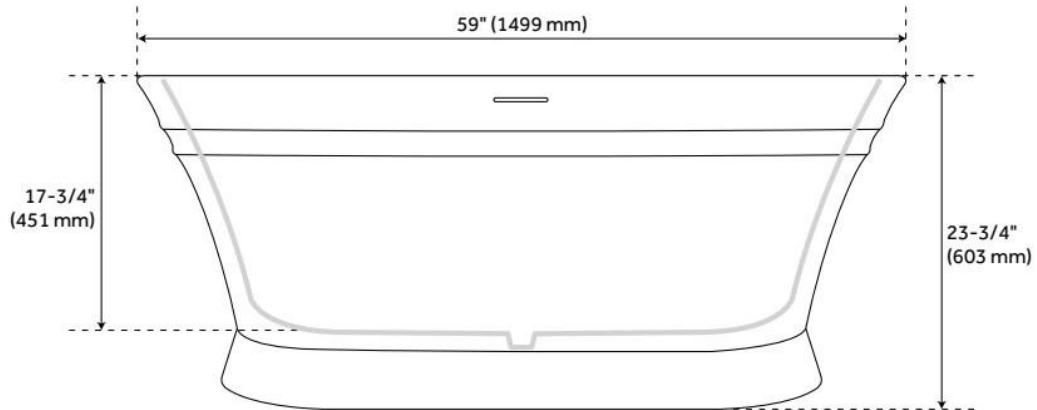

59" ODENWALD ACRYLIC FREESTANDING TUB

SKU: 933947-59

Code: SH480865, SH484653

REVISED 6/25/2024