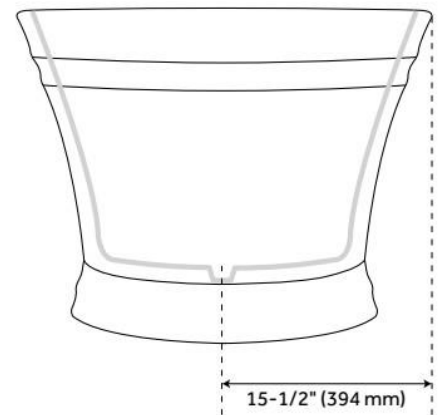

59" ODENWALD ACRYLIC FREESTANDING TUB

SKU: 933947-59

Code: SH480865, SH484653

REVISED 6/25/2024