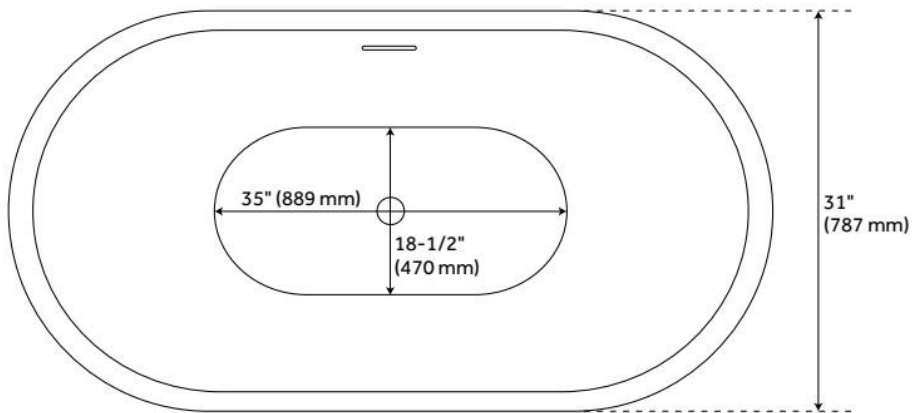

59" ODENWALD ACRYLIC FREESTANDING TUB

SKU: 933947-59

Code: SH480865, SH484653

REVISED 6/25/2024