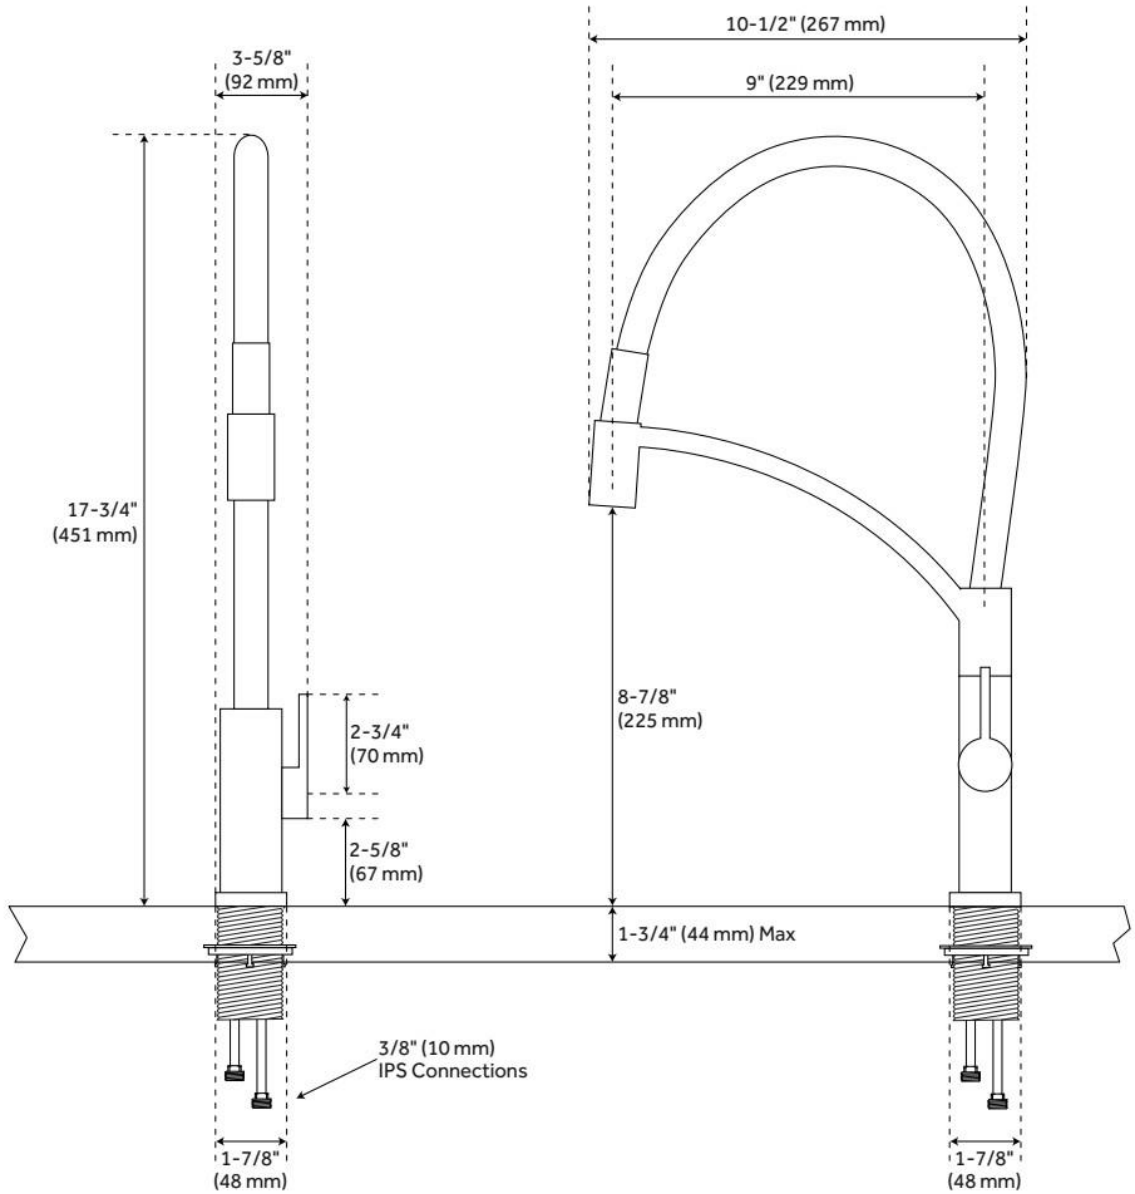

## FEATURES

Material: Metal construction for strength and durability

Installation Type: Single-Hole

Cartridge Type: Ceramic Disc

Swivel Spout: Yes

LISTED ID: 521445

# SPINOZA SINGLE-HOLE KITCHEN FAUCET

SKU: 934418

Code: SH421563, SH421562

REVISED 5/13/2024