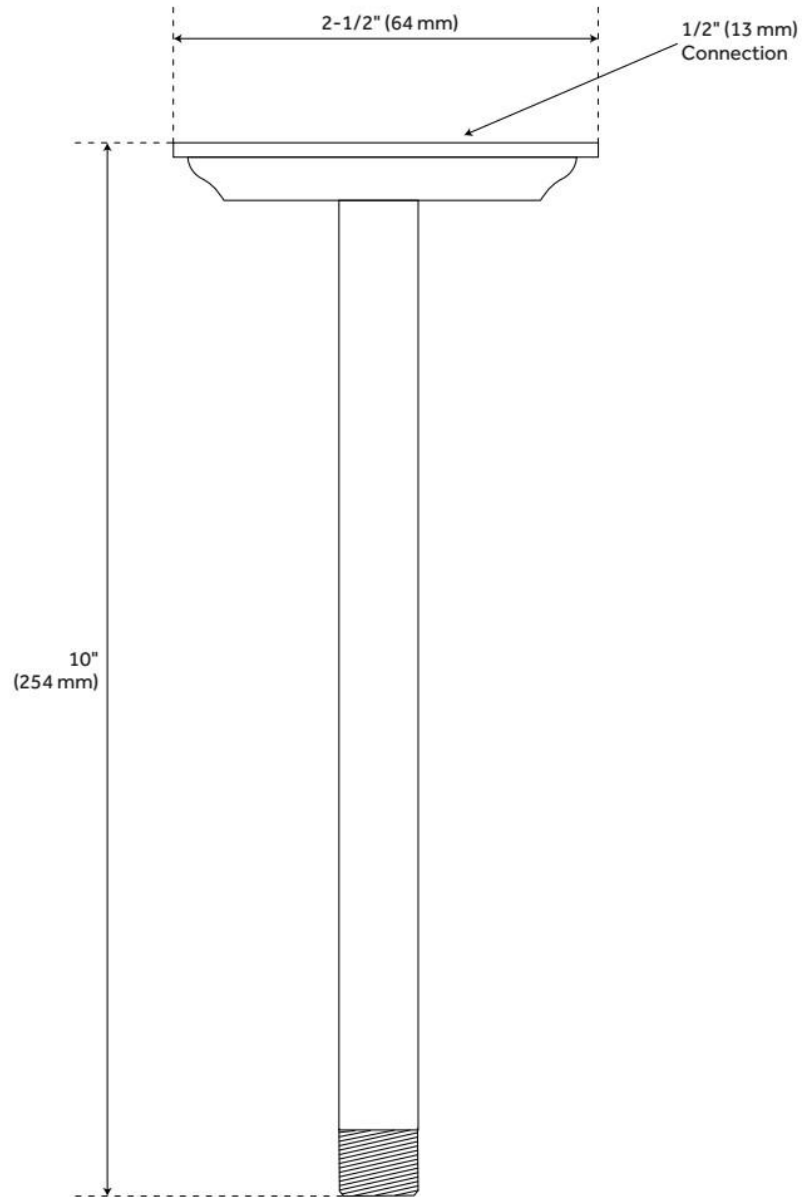

RYLE CEILING-MOUNT SHOWER ARM

SKU: 934440

Code: SH421832, SH421831, SH421833

REVISED 5/24/2024