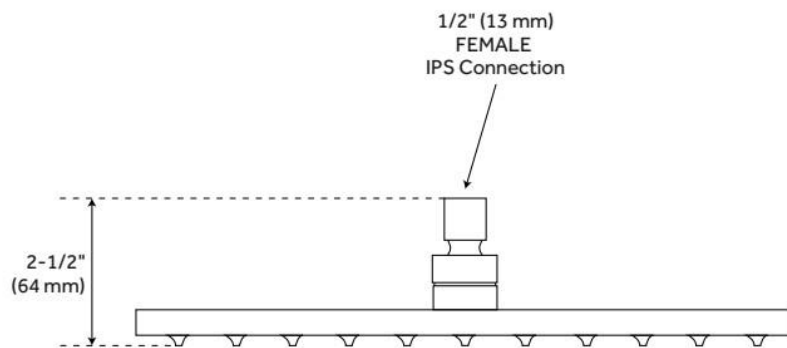

8" RYLE SQUARE SHOWER HEAD

SKU: 935792

Code: SH422056, SH422063, SH422064

REVISED 6/5/2024