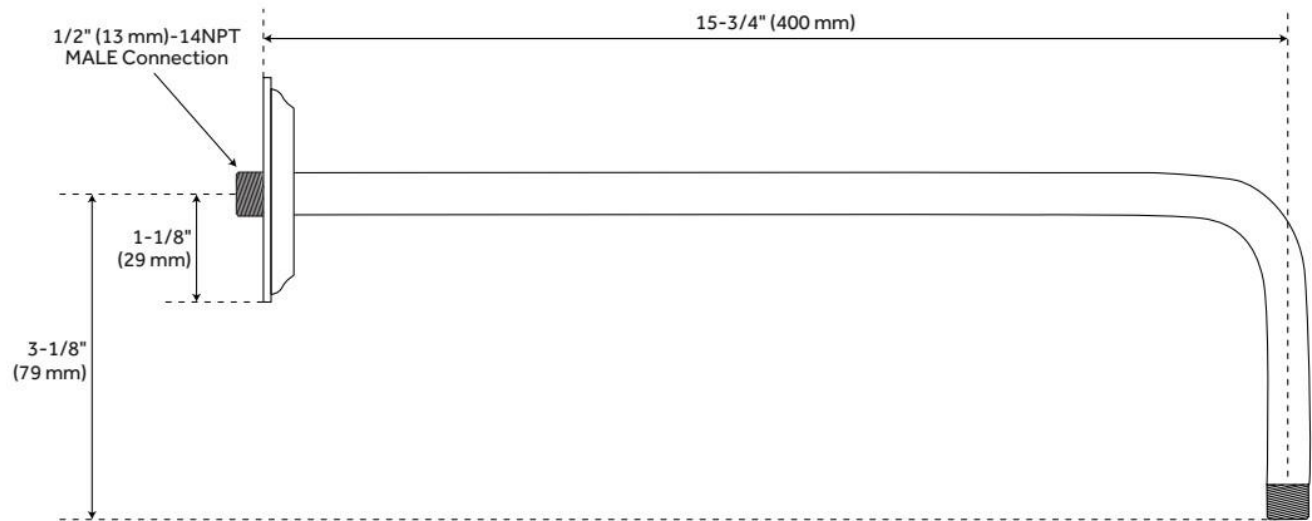

ADDITIONAL FEATURES

- Included flange is affixed to shower arm and non-adjustable.

REVISED 5/24/2024

RYLE EXTENDED SHOWER ARM

SKU: 934439

Code: SH421829, SH421828, SH421830

REVISED 5/24/2024

8" RYLE SQUARE SHOWER HEAD

SKU: 935792

Code: SH422056, SH422063, SH422064

FEATURES

Material: Brass

Shower Head Swivel: Yes

ASME A112.18.1/CSA B125.1, LISTED ID: 522869, 522870, 522871

ADDITIONAL FEATURES

REVISED 6/5/2024