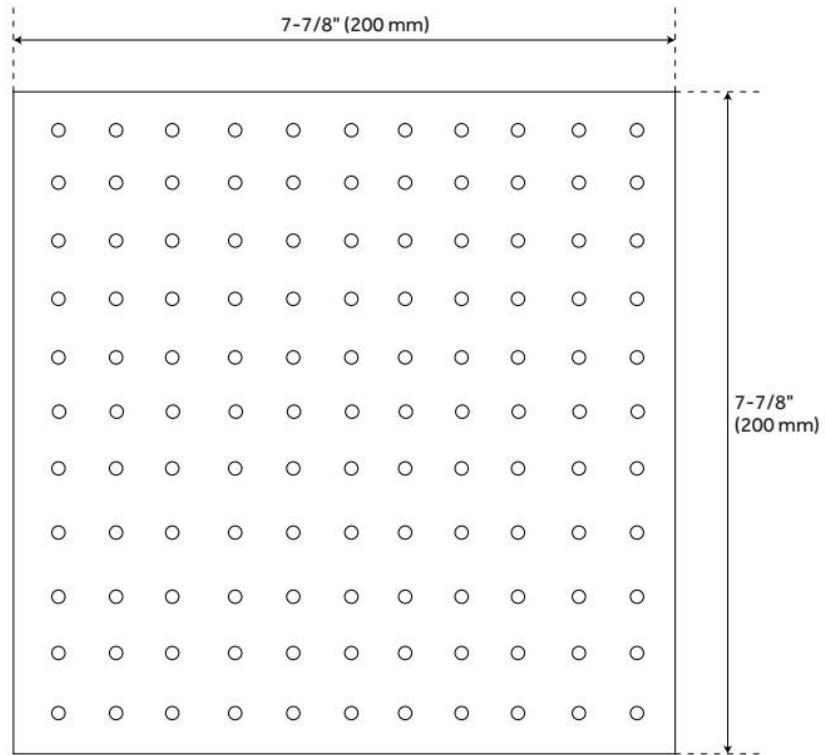

8" RYLE SQUARE SHOWER HEAD

SKU: 935792

Code: SH422056, SH422063, SH422064

REVISED 6/5/2024