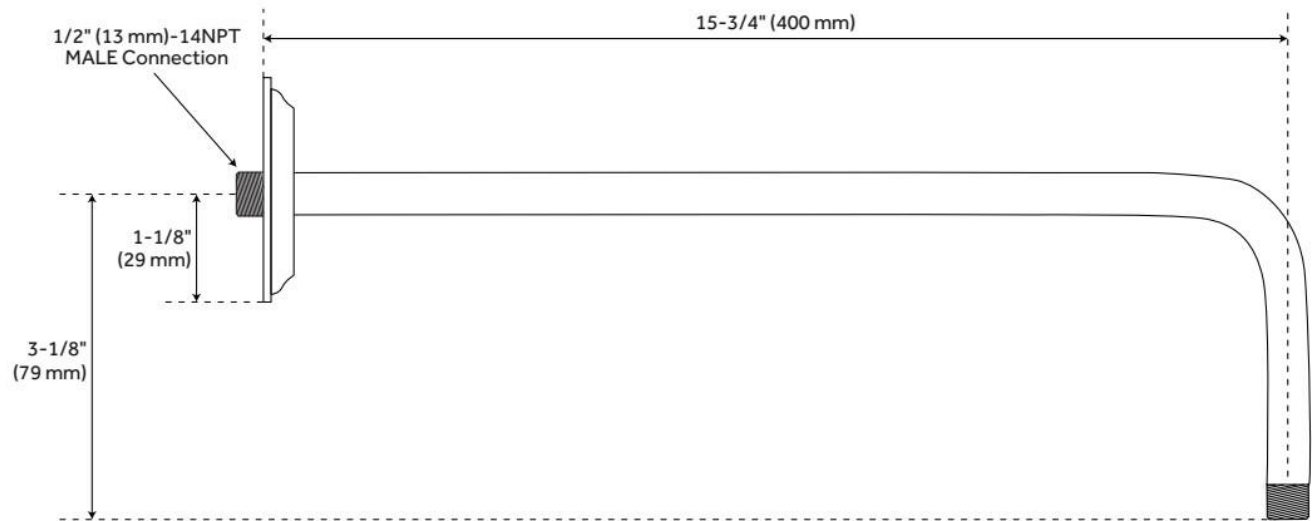

RYLE EXTENDED SHOWER ARM

SKU: 934439

Code: SH421829, SH421828, SH421830

REVISED 5/24/2024