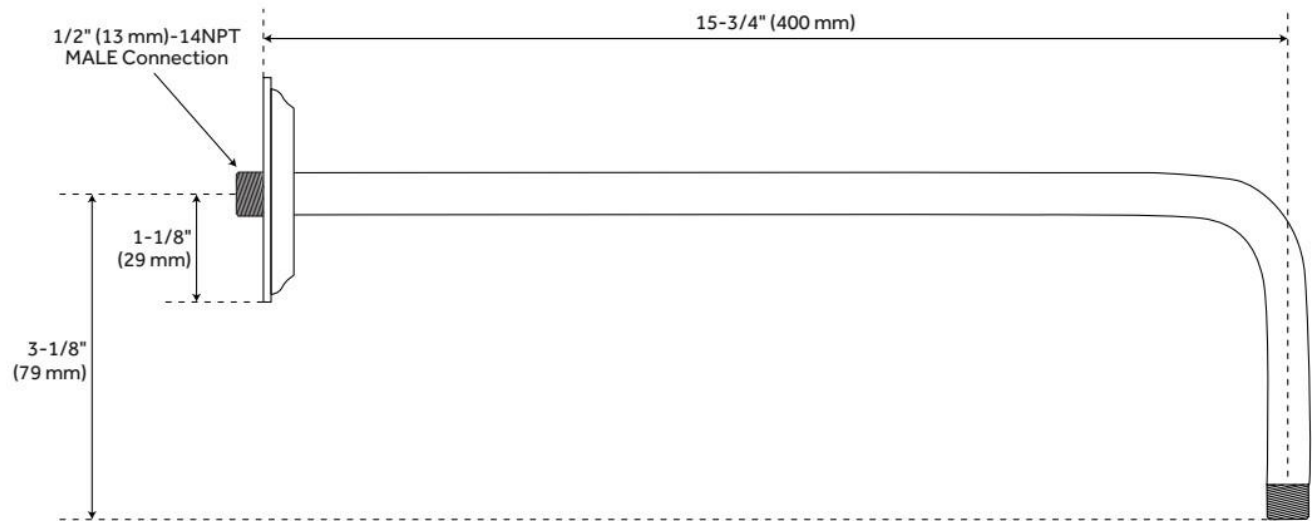

ADDITIONAL FEATURES

- Included flange is affixed to shower arm and non-adjustable.

REVISED 5/24/2024

RYLE EXTENDED SHOWER ARM

SKU: 934439

Code: SH421829, SH421828, SH421830

REVISED 5/24/2024

RECTANGULAR MODERN HAND SHOWER WITH RUBBER NOZZLES - CHROME