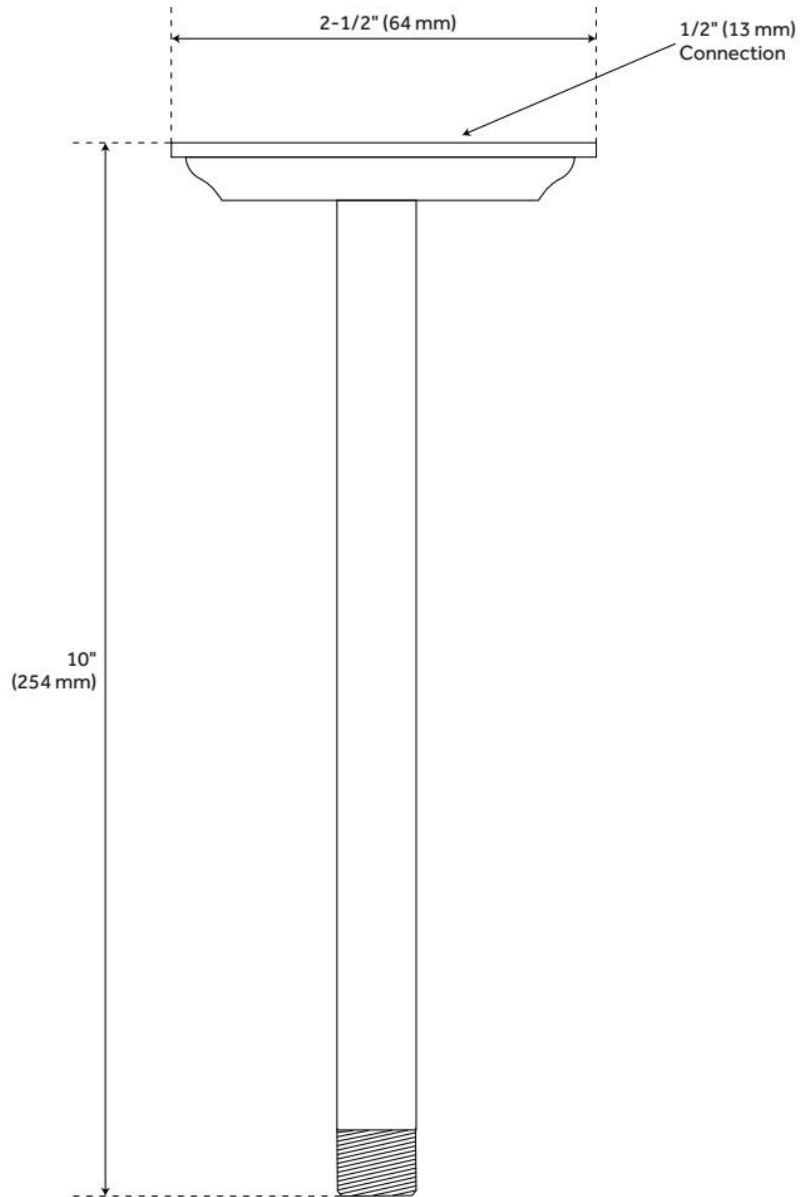

RYLE CEILING-MOUNT SHOWER ARM

SKU: 934440

Code: SH421832, SH421831, SH421833

REVISED 5/24/2024