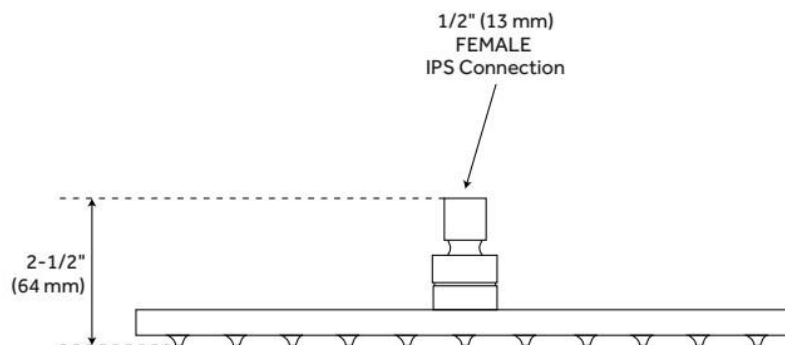

8" RYLE SQUARE SHOWER HEAD

SKU: 935792

Code: SH422056, SH422063, SH422064

REVISED 6/5/2024