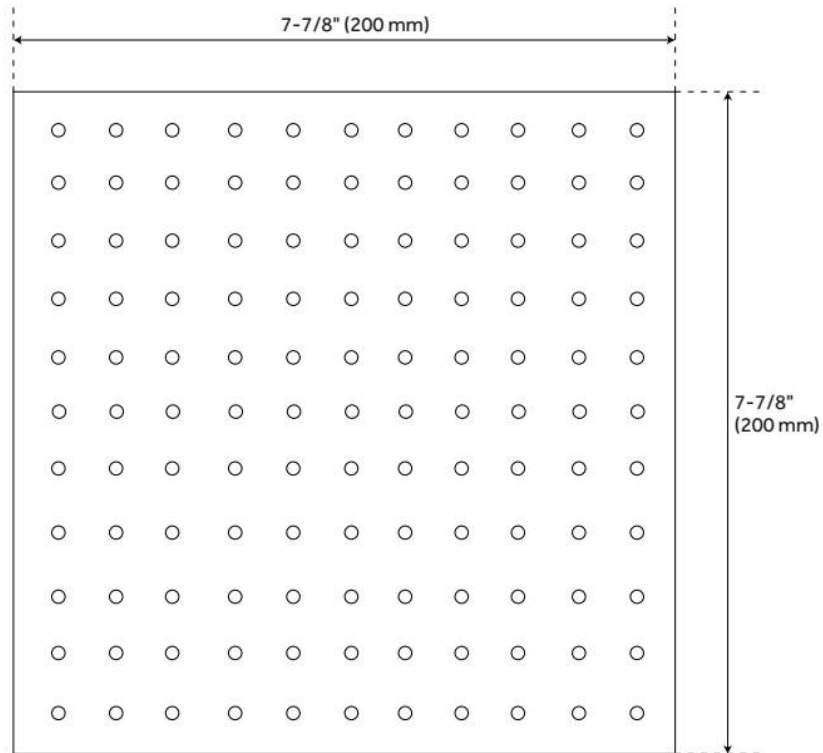

8" RYLE SQUARE SHOWER HEAD

SKU: 935792

Code: SH422056, SH422063, SH422064

REVISED 6/5/2024