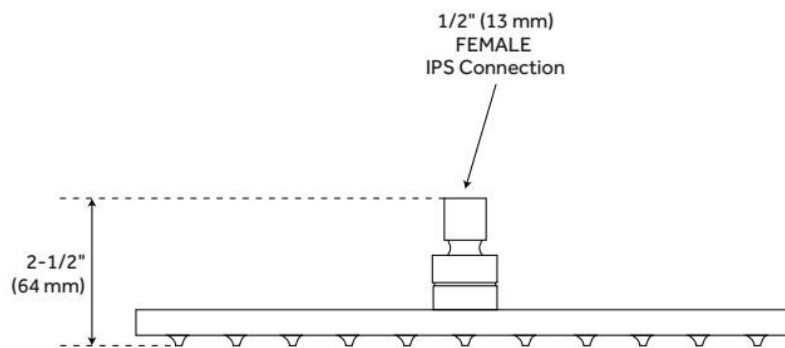

8" RYLE SQUARE SHOWER HEAD

SKU: 935792

Code: SH422056, SH422063, SH422064

REVISED 6/5/2024