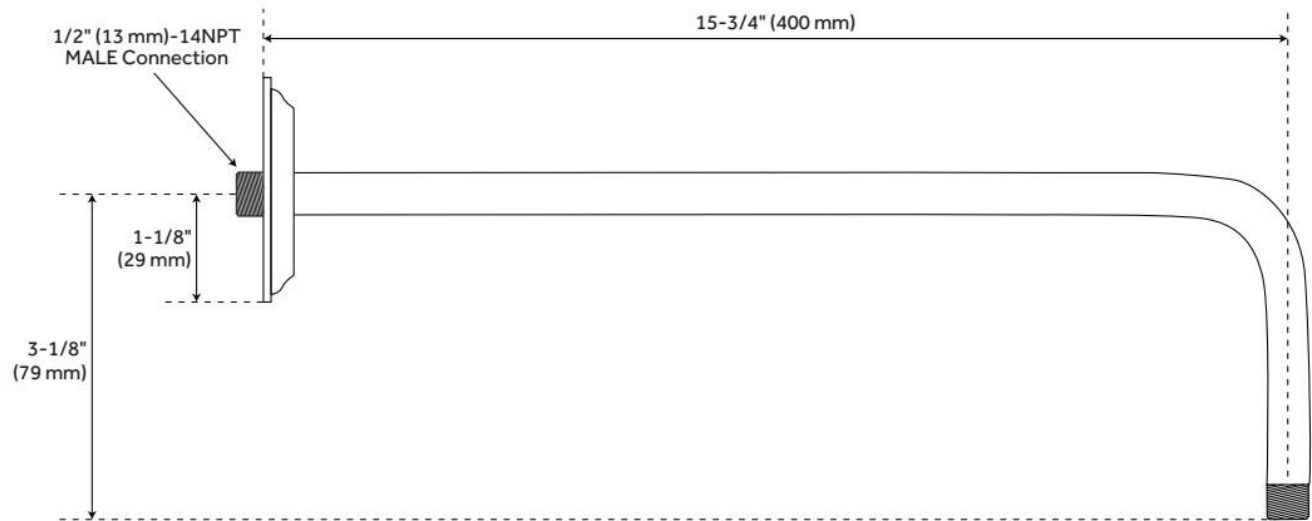

C[®]

ADDITIONAL FEATURES

- Included flange is affixed to shower arm and non-adjustable.

REVISED 5/24/2024

RYLE EXTENDED SHOWER ARM

SKU: 934439

Code: SH421829, SH421828, SH421830

REVISED 5/24/2024