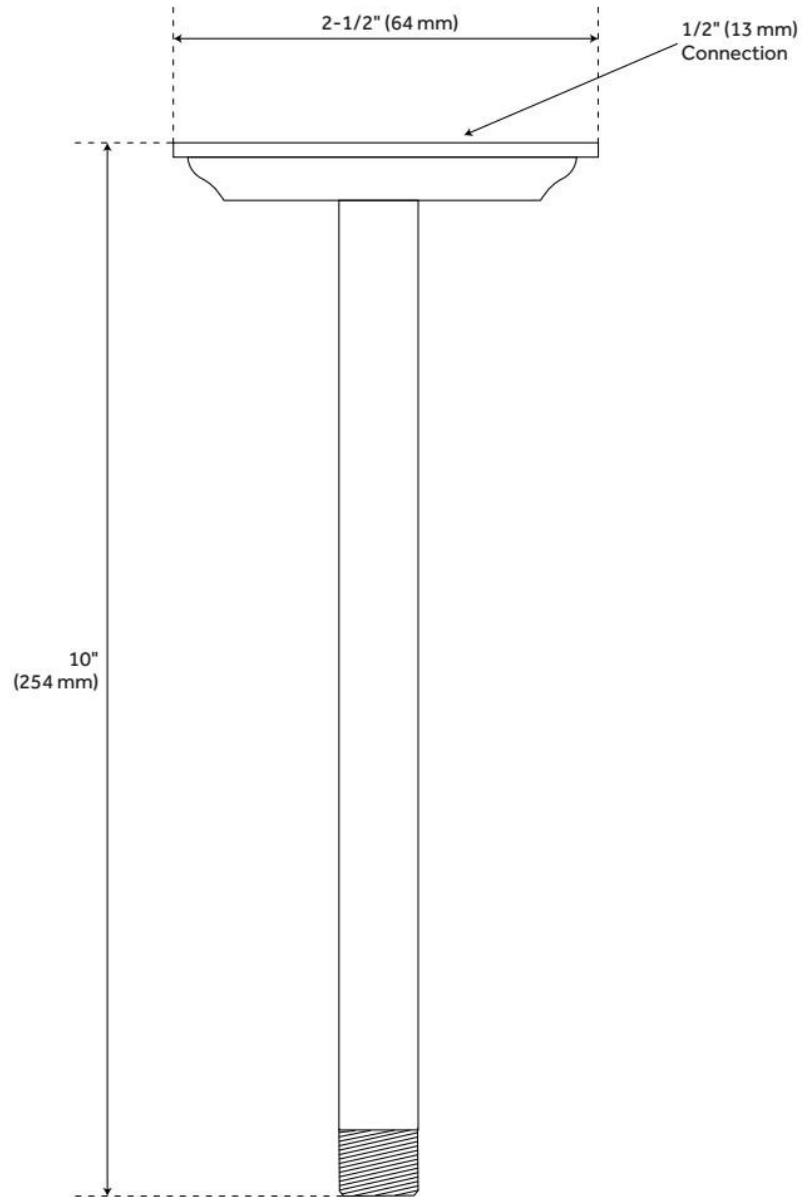

RYLE CEILING-MOUNT SHOWER ARM

SKU: 934440

Code: SH421832, SH421831, SH421833

FEATURES

Material: Brass

Connection Type: 1/2" NPT

ASME A112.18.1/CSA B125.1, LISTED ID: 522857, 522858, 522859

ADDITIONAL FEATURES

REVISED 5/24/2024

RYLE CEILING-MOUNT SHOWER ARM

SKU: 934440

Code: SH421832, SH421831, SH421833

REVISED 5/24/2024