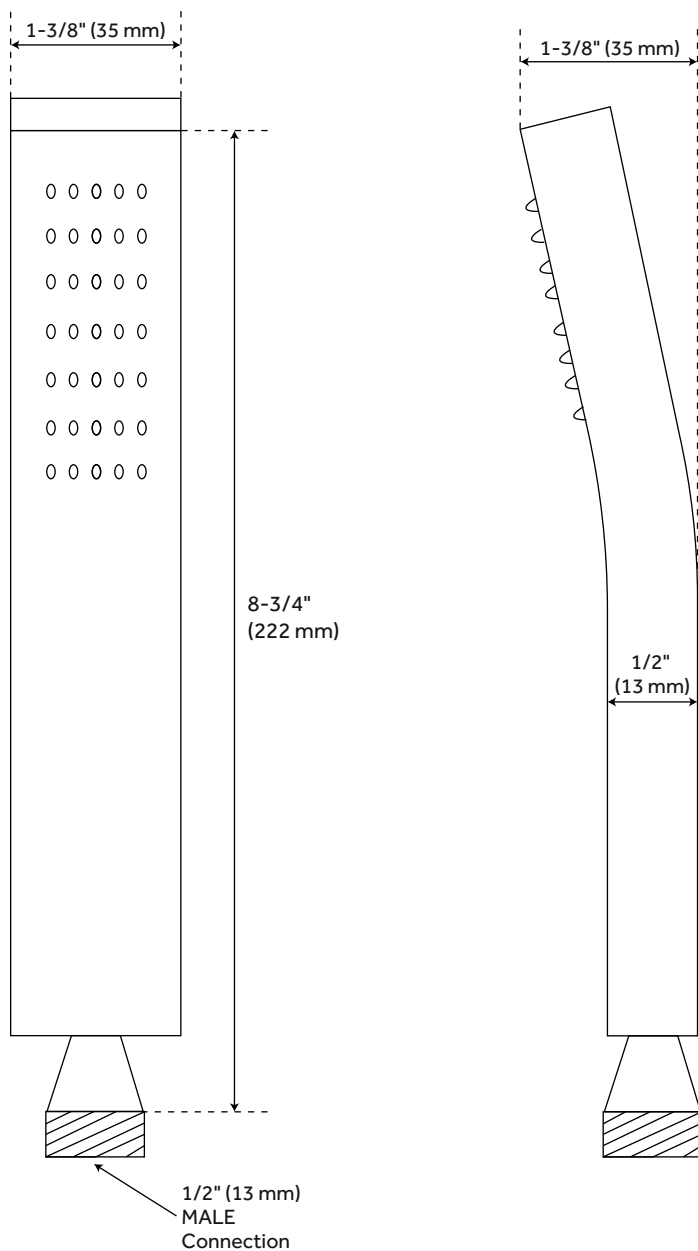

RECTANGULAR MODERN HAND SHOWER WITH RUBBER NOZZLES

SKU: 934441

Code: SH421835, SH421834, SH421836

FEATURES

Features: Hand Shower Included

Design: Modern

Material: Brass

Length: 8-3/4"

Width: 1-3/8"

Height: 1-3/8"

Assembly Required: No

Shape: Rectangle

IPS: 1/2"

Hand Shower Material: Brass

Hand Shower Flow Rate: 2 gpm

ASME A112.18.1/CSA B125.1

REVISED 4/4/2023

RECTANGULAR MODERN HAND SHOWER WITH RUBBER NOZZLES

SKU: 934441

Code: SH421835, SH421834, SH421836

ADDITIONAL FEATURES

REVISED 4/4/2023

RECTANGULAR MODERN HAND SHOWER WITH RUBBER NOZZLES

SKU: 934441

All dimensions and specifications are nominal and may vary. Use actual products for accuracy in critical situations.