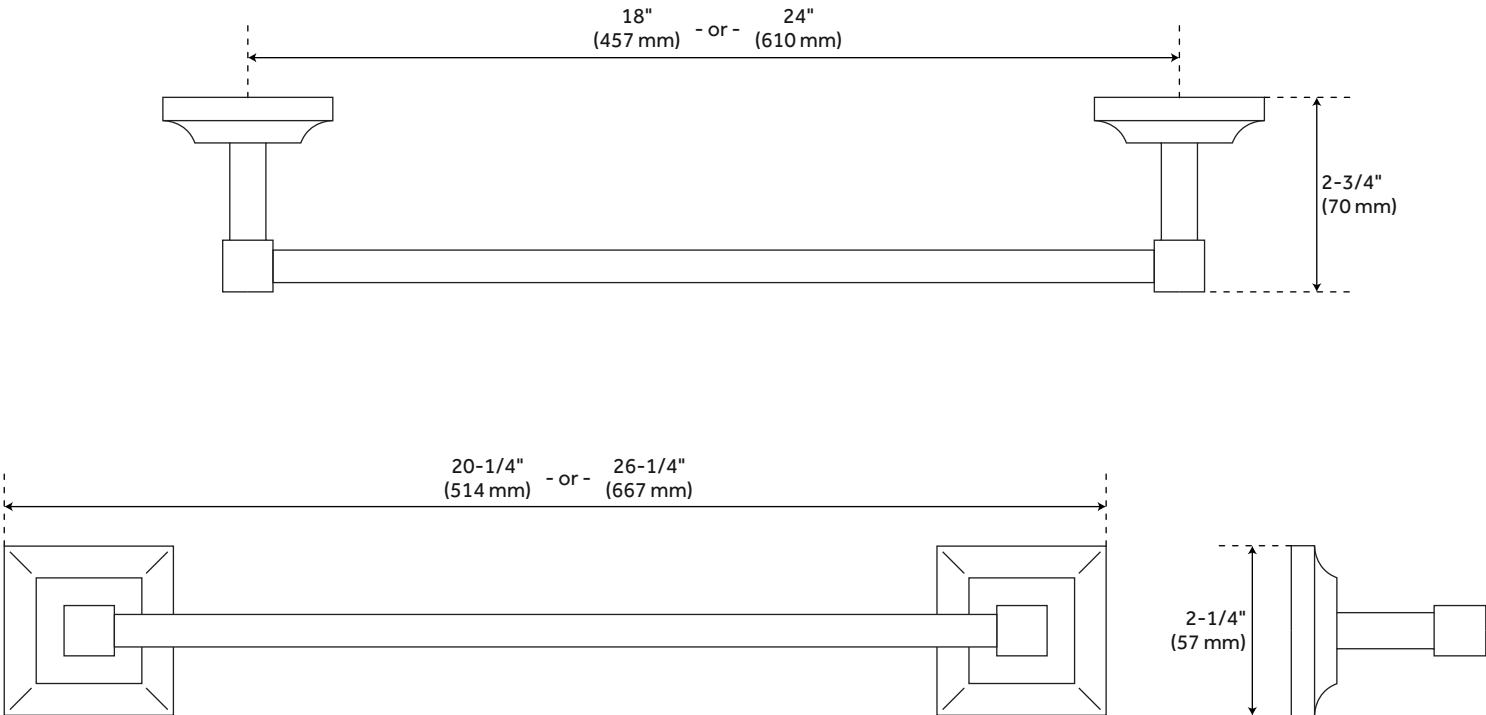

AALIYAH TOWEL BAR

SKU: 934558

Code: SH422559, SH422560, SH422561, SH422562, SH422563, SH422564, SH422565, SH422566

FEATURES

- Installation Type: Wall Mount
- Design: Modern
- Material: Brass
- Height: 2-1/4"
- Depth: 2-3/4"
- Base Plate Height: 2-1/4"
- Mounting Hardware Included: Yes
- Mounting Hardware Concealed: Yes
- Assembly Required: No
- Number of Rails: 1
- Centers: 18"

REVISED 4/3/2023

AALIYAH TOWEL BAR

SKU: 934558

Code: SH422559, SH422560, SH422561, SH422562, SH422563, SH422564, SH422565, SH422566

ADDITIONAL FEATURES

- 18" Towel Bar: 20-1/4" L x 2-1/4" W (front to back) x 2-3/4" D.
- 24" Towel Bar: 26-1/4" L x 2-1/4" W (front to back) x 2-3/4" D.

REVISED 4/3/2023

AALIYAH TOWEL BAR

SKU: 934558

All dimensions and specifications are nominal and may vary. Use actual products for accuracy in critical situations.