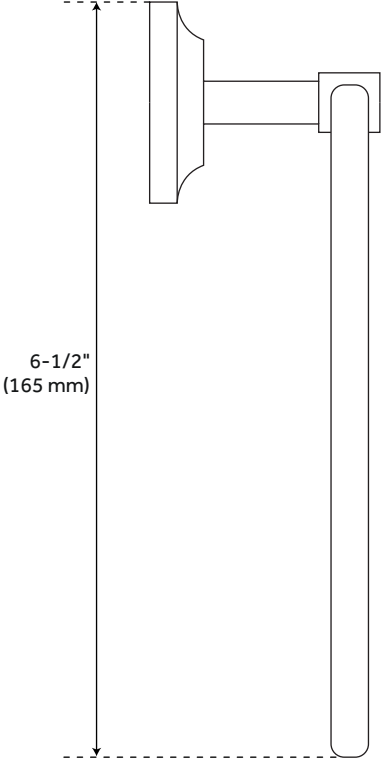

AALIYAH TOWEL RING

SKU: 934561

Code: SH422555, SH422556, SH422557, SH422558

FEATURES

- Installation Type: Wall Mount
- Design: Modern
- Material: Brass
- Length: 7-1/2"
- Width: 6-1/2"
- Depth: 2-5/8"
- Base Plate Height: 2-1/4"
- Mounting Hardware Included: Yes
- Mounting Hardware Concealed: Yes
- Assembly Required: No

REVISED 4/3/2023

AALIYAH TOWEL RING

SKU: 934561

Code: SH422555, SH422556, SH422557, SH422558

ADDITIONAL FEATURES

REVISED 4/3/2023

AALIYAH TOWEL RING

SKU: 934561

All dimensions and specifications are nominal and may vary. Use actual products for accuracy in critical situations.