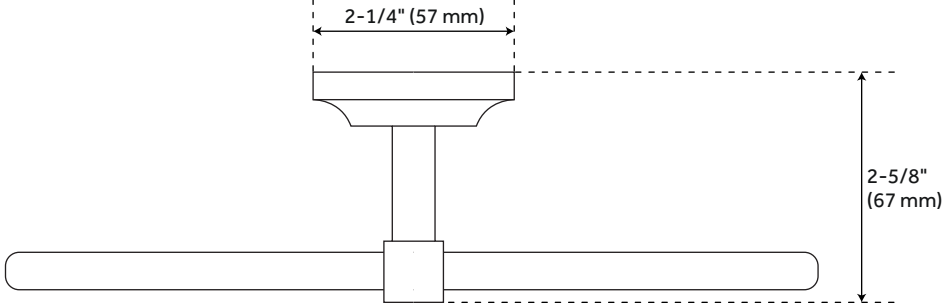

AALIYAH TOWEL RING

SKU: 934561

Code: SH422555, SH422556, SH422557, SH422558

FEATURES

- Installation Type: Wall Mount
- Design: Modern
- Material: Brass
- Length: 7-1/2"
- Width: 6-1/2"
- Depth: 2-5/8"
- Base Plate Height: 2-1/4"
- Mounting Hardware Included: Yes
- Mounting Hardware Concealed: Yes
- Assembly Required: No

REVISED 4/3/2023

AALIYAH TOWEL RING

SKU: 934561

Code: SH422555, SH422556, SH422557, SH422558

ADDITIONAL FEATURES

REVISED 4/3/2023

AALIYAH TOWEL RING

SKU: 934561

All dimensions and specifications are nominal and may vary. Use actual products for accuracy in critical situations.