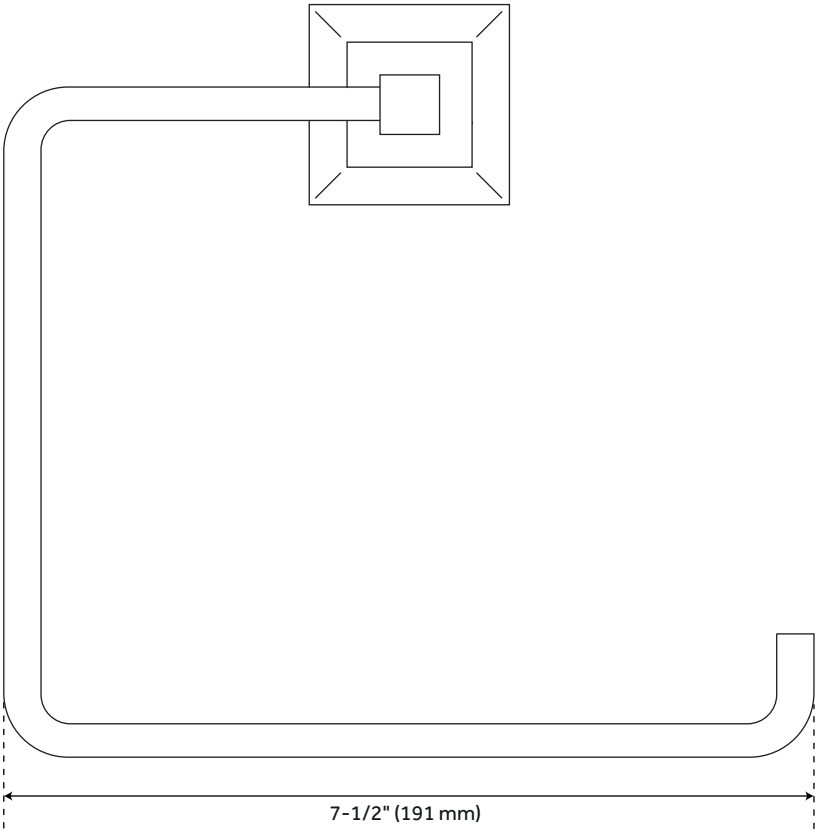

AALIYAH TOWEL RING

SKU: 934561

Code: SH422555, SH422556, SH422557, SH422558

FEATURES

- Installation Type: Wall Mount
- Design: Modern
- Material: Brass
- Length: 7-1/2"
- Width: 6-1/2"
- Depth: 2-5/8"
- Base Plate Height: 2-1/4"
- Mounting Hardware Included: Yes
- Mounting Hardware Concealed: Yes
- Assembly Required: No

REVISED 4/3/2023

AALIYAH TOWEL RING

SKU: 934561

Code: SH422555, SH422556, SH422557, SH422558

ADDITIONAL FEATURES

REVISED 4/3/2023

AALIYAH TOWEL RING

SKU: 934561

All dimensions and specifications are nominal and may vary. Use actual products for accuracy in critical situations.