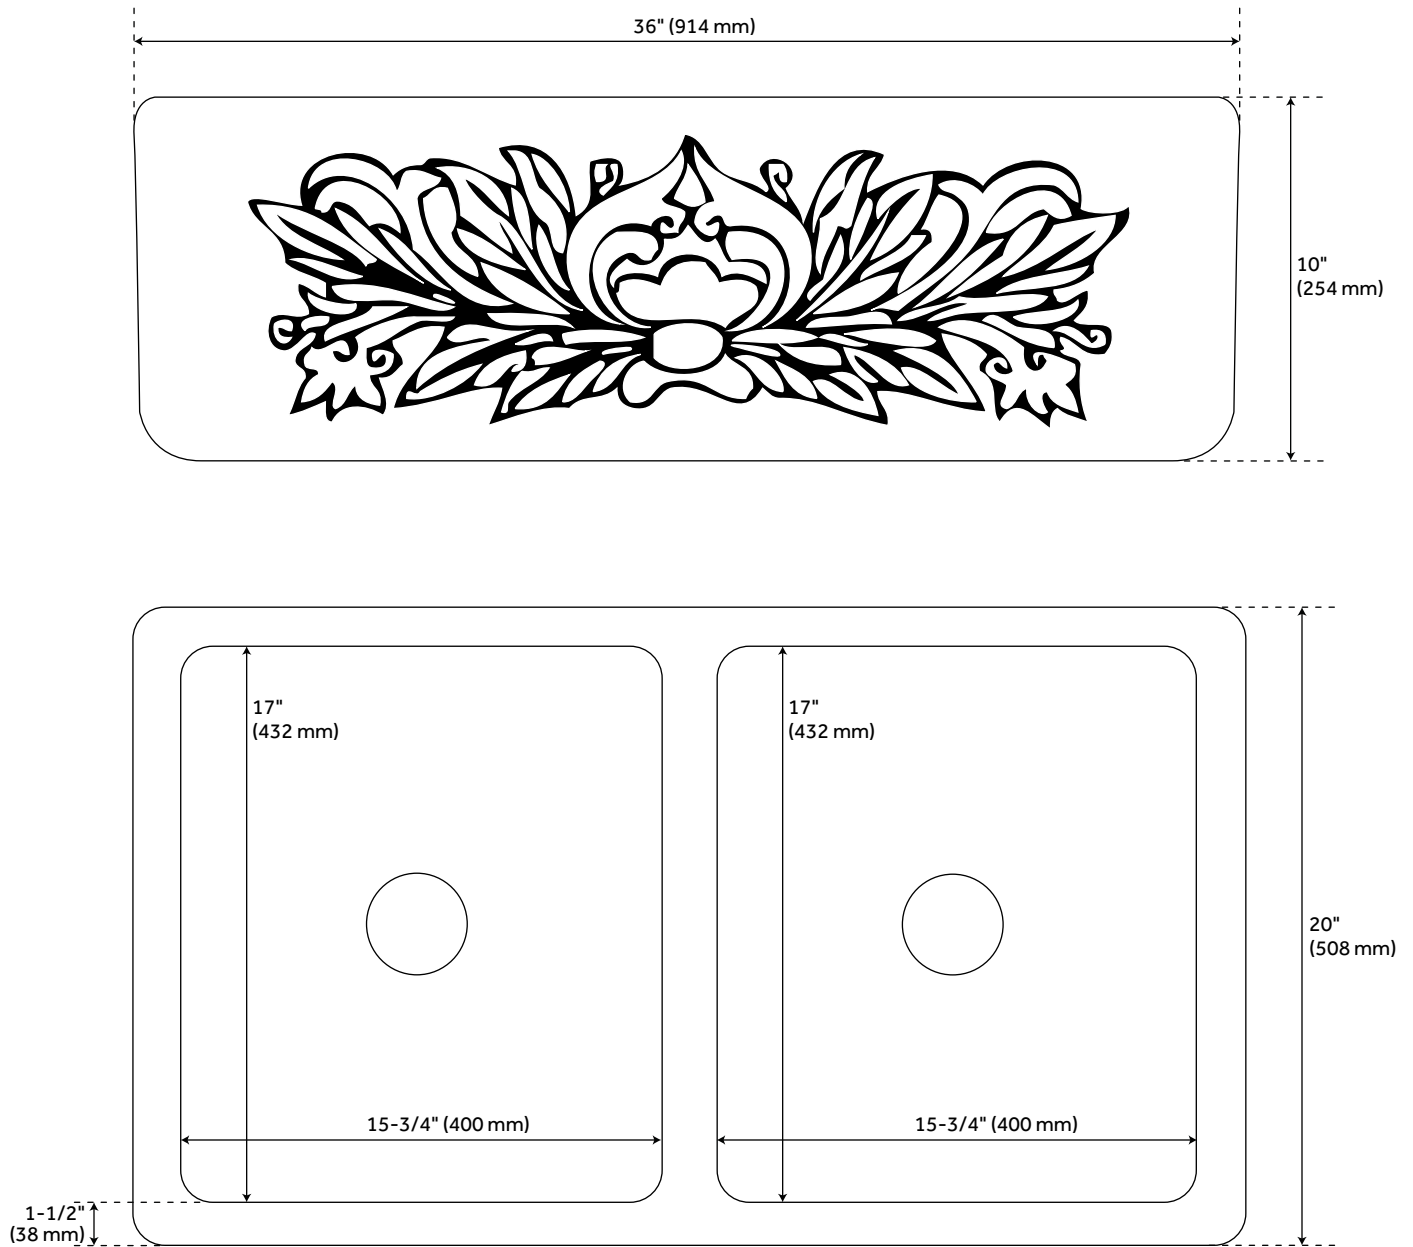

36" IVY DOUBLE-BOWL POLISHED MARBLE FARMHOUSE SINK - CREAM EGYPTIAN

SKU: 934630

All dimensions and specifications are nominal and may vary. Use actual products for accuracy in critical situations.