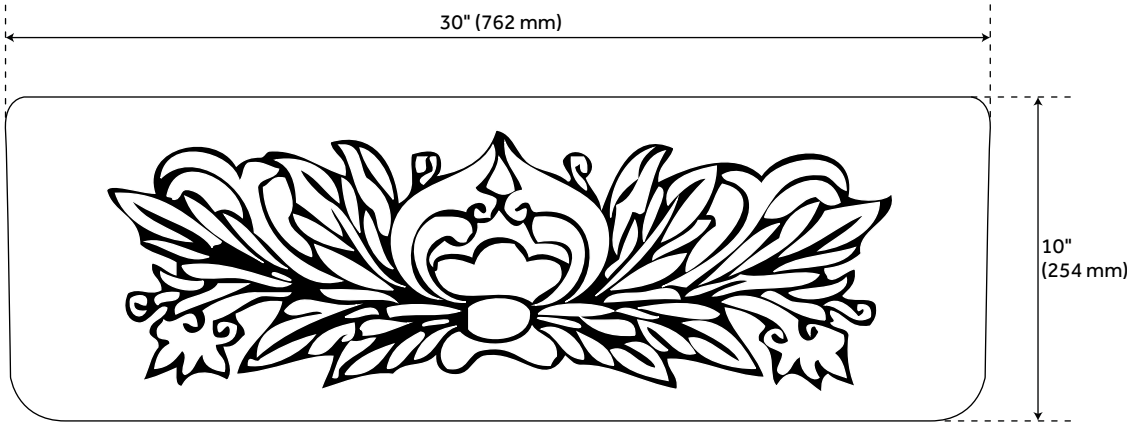

30" IVY POLISHED MARBLE FARMHOUSE SINK - CREAM EGYPTIAN

SKU: 934633
Code: SH254612

FEATURES

Material: Marble
Length: 30"
Width: 20"
Height: 10"
Sink Shape: Rectangle
Number of Basins: 1
Sink Installation: Farmhouse
Product Color: Cream Egyptian Marble
Faucet Centers: No Faucet Hole
Overflow Hole: false
Basin Length: 27"
Basin Width: 17"
Fits Drain Hole Size: 3-1/2"
Exterior Treatment: Embossed
Interior Treatment: Smooth
Drain Included: No
Faucet Included: No
Sink Material: Marble
Basin Configuration: Single
Apron Design: Ivy
Water Depth to Rim: 9"
Apron Front Rim Thickness: 1-1/2"
Faucet Holes: No Faucet Hole

REVISED 3/31/2023

30" IVY POLISHED MARBLE FARMHOUSE SINK - CREAM EGYPTIAN

SKU: 934633
Code: SH254612

ADDITIONAL FEATURES

- 30" L x 20" W (front to back) x 10" H ($\pm 1/2$ ").
- Each sink is crafted of natural stone and features unique variations.
- Drain opening fits standard 3-1/2" drains & disposals.
- To clean, use a few drops of mild cleanser, rinse with water and wipe dry.
- Seal stone with StoneTech sealer before use for maximum performance.

REVISED 3/31/2023

30" IVY POLISHED MARBLE FARMHOUSE SINK - CREAM EGYPTIAN

SKU: 934633

All dimensions and specifications are nominal and may vary. Use actual products for accuracy in critical situations.