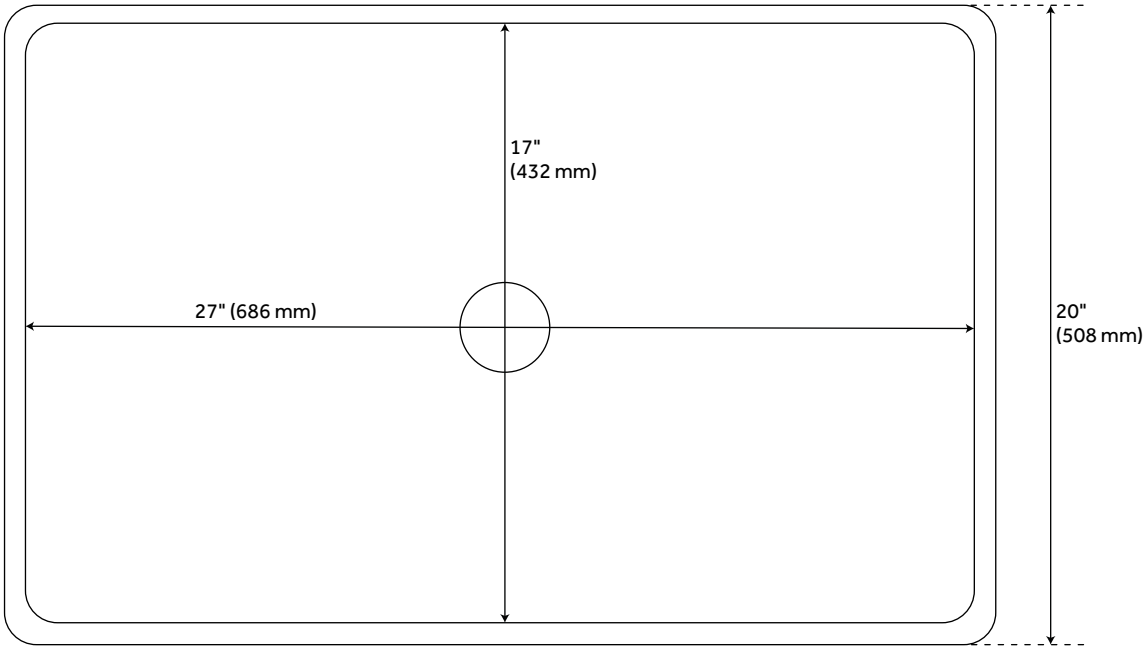

30" IVY POLISHED MARBLE FARMHOUSE SINK - CREAM EGYPTIAN

SKU: 934633
Code: SH254612

FEATURES

Material: Marble
Length: 30"
Width: 20"
Height: 10"
Sink Shape: Rectangle
Number of Basins: 1
Sink Installation: Farmhouse
Product Color: Cream Egyptian Marble
Faucet Centers: No Faucet Hole
Overflow Hole: false
Basin Length: 27"
Basin Width: 17"
Fits Drain Hole Size: 3-1/2"
Exterior Treatment: Embossed
Interior Treatment: Smooth
Drain Included: No
Faucet Included: No
Sink Material: Marble
Basin Configuration: Single
Apron Design: Ivy
Water Depth to Rim: 9"
Apron Front Rim Thickness: 1-1/2"
Faucet Holes: No Faucet Hole

REVISED 3/31/2023

30" IVY POLISHED MARBLE FARMHOUSE SINK - CREAM EGYPTIAN

SKU: 934633
Code: SH254612

ADDITIONAL FEATURES

- 30" L x 20" W (front to back) x 10" H ($\pm 1/2$ ").
- Each sink is crafted of natural stone and features unique variations.
- Drain opening fits standard 3-1/2" drains & disposals.
- To clean, use a few drops of mild cleanser, rinse with water and wipe dry.
- Seal stone with StoneTech sealer before use for maximum performance.

REVISED 3/31/2023

30" IVY POLISHED MARBLE FARMHOUSE SINK - CREAM EGYPTIAN

SKU: 934633

All dimensions and specifications are nominal and may vary. Use actual products for accuracy in critical situations.