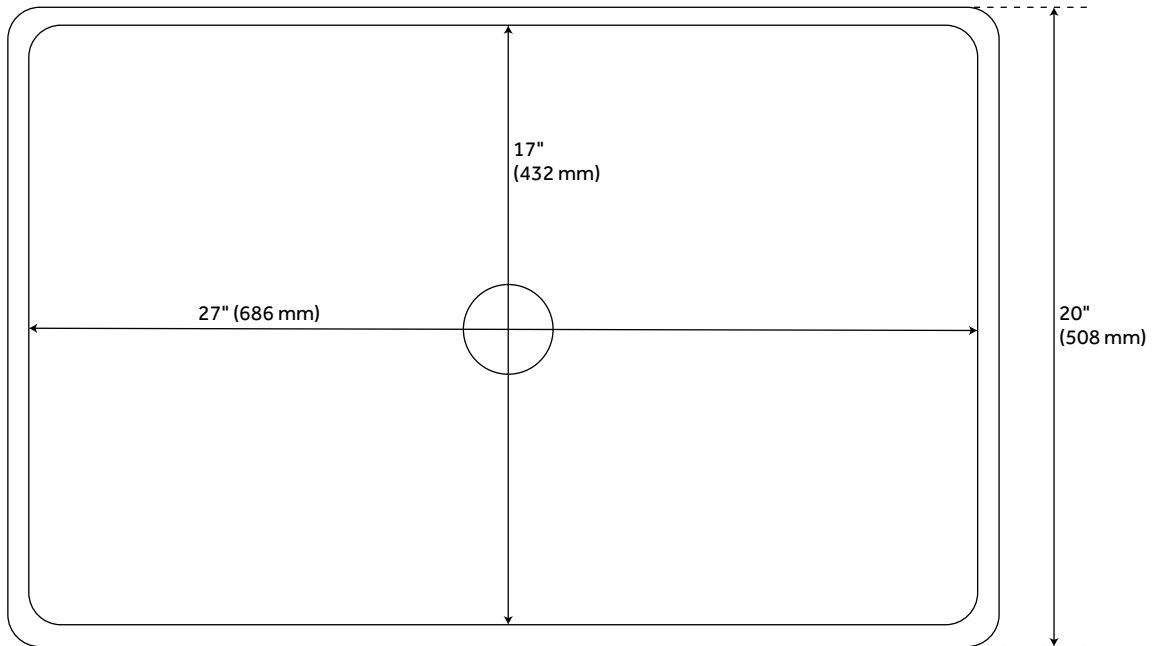

30" IVY POLISHED MARBLE FARMHOUSE SINK - CARRARA

SKU: 934637
Code: SH254611

FEATURES

Material: Marble
Length: 30"
Width: 20"
Height: 10"
Sink Shape: Rectangle
Number of Basins: 1
Sink Installation: Farmhouse
Product Color: Carrara Marble
Faucet Centers: No Faucet Hole
Overflow Hole: false
Basin Length: 27"
Basin Width: 17"
Fits Drain Hole Size: 3-1/2"
Exterior Treatment: Embossed
Interior Treatment: Smooth
Drain Included: No
Faucet Included: No
Sink Material: Marble
Basin Configuration: Single
Apron Design: Ivy
Water Depth to Rim: 9"
Apron Front Rim Thickness: 1-1/2"
Faucet Holes: No Faucet Hole

REVISED 3/31/2023

30" IVY POLISHED MARBLE FARMHOUSE SINK - CARRARA

SKU: 934637

Code: SH254611

ADDITIONAL FEATURES

- 30" L x 20" W (front to back) x 10" H ($\pm 1/2$ ").
- Each sink is crafted of natural stone and features unique variations.
- Drain opening fits standard 3-1/2" drains & disposals.
- To clean, use a few drops of mild cleanser, rinse with water and wipe dry.
- Seal stone with StoneTech sealer before use for maximum performance.

REVISED 3/31/2023

30" IVY POLISHED MARBLE FARMHOUSE SINK - CARRARA

SKU: 934637

All dimensions and specifications are nominal and may vary. Use actual products for accuracy in critical situations.