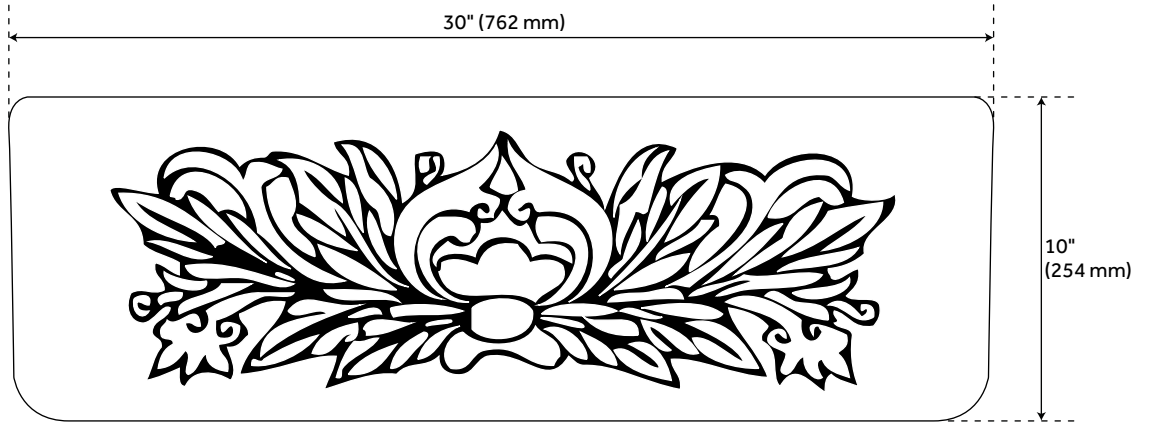

30" IVY POLISHED MARBLE FARMHOUSE SINK - CARRARA

SKU: 934637
Code: SH254611

FEATURES

Material: Marble
Length: 30"
Width: 20"
Height: 10"
Sink Shape: Rectangle
Number of Basins: 1
Sink Installation: Farmhouse
Product Color: Carrara Marble
Faucet Centers: No Faucet Hole
Overflow Hole: false
Basin Length: 27"
Basin Width: 17"
Fits Drain Hole Size: 3-1/2"
Exterior Treatment: Embossed
Interior Treatment: Smooth
Drain Included: No
Faucet Included: No
Sink Material: Marble
Basin Configuration: Single
Apron Design: Ivy
Water Depth to Rim: 9"
Apron Front Rim Thickness: 1-1/2"
Faucet Holes: No Faucet Hole

REVISED 3/31/2023

30" IVY POLISHED MARBLE FARMHOUSE SINK - CARRARA

SKU: 934637

Code: SH254611

ADDITIONAL FEATURES

- 30" L x 20" W (front to back) x 10" H ($\pm 1/2$ ").
- Each sink is crafted of natural stone and features unique variations.
- Drain opening fits standard 3-1/2" drains & disposals.
- To clean, use a few drops of mild cleanser, rinse with water and wipe dry.
- Seal stone with StoneTech sealer before use for maximum performance.

REVISED 3/31/2023

30" IVY POLISHED MARBLE FARMHOUSE SINK - CARRARA

SKU: 934637

All dimensions and specifications are nominal and may vary. Use actual products for accuracy in critical situations.