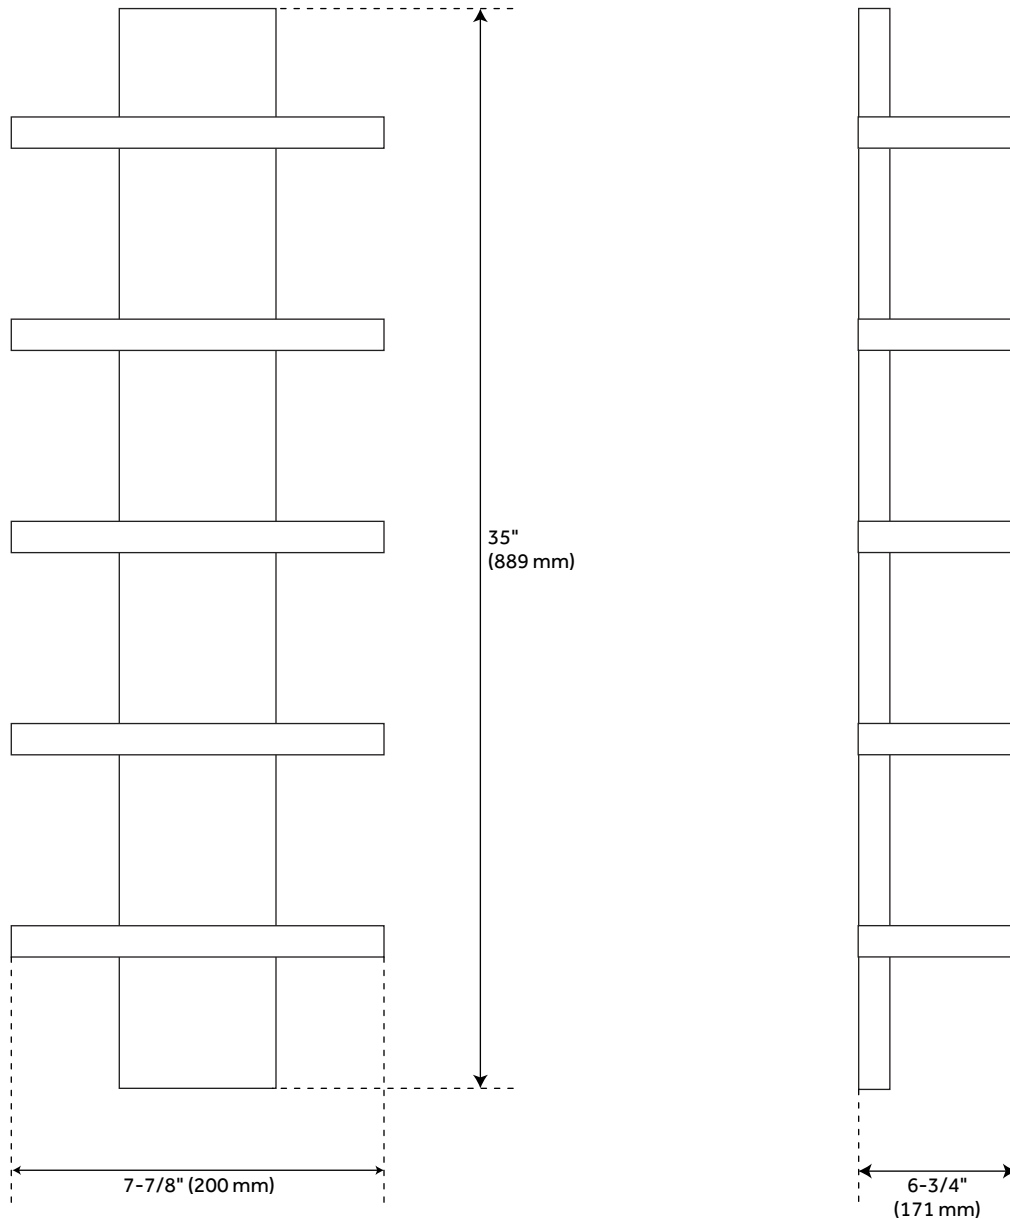

BASTIAN HANGING BATHROOM TEAK SHELF - FIVE SHELVES

SKU: 934788

All dimensions and specifications are nominal and may vary. Use actual products for accuracy in critical situations.