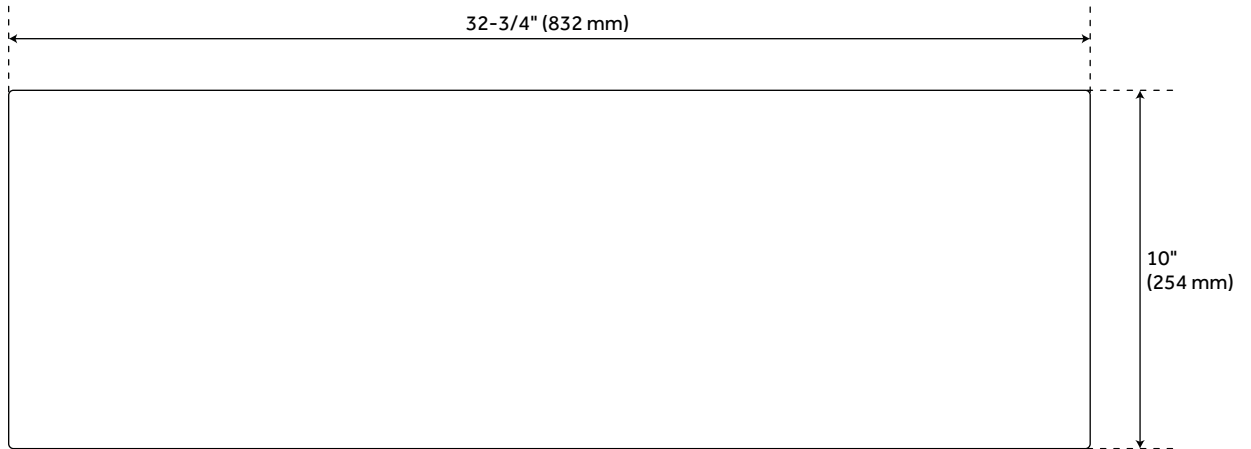

33" GRIGHAM REVERSIBLE FIRECLAY FARMHOUSE SINK - BISCUIT

SKU: 934792
Code: SH422814

FEATURES

Material: Fireclay
Length: 32-3/4"
Width: 18-3/8"
Height: 10"
Number of Basins: 1
Sink Installation: Farmhouse
Product Color: Biscuit
Faucet Centers: No Faucet Hole
Basin Length: 30"
Basin Width: 15-1/2"
Fits Drain Hole Size: 3-1/2"
Exterior Treatment: Smooth
Interior Treatment: Smooth
Drain Included: Optional
Faucet Included: No
Basin Configuration: Single
Apron Design: Smooth
Water Depth to Rim: 8-7/8"
Apron Front Rim Thickness: 1-3/8"
Side and Back Rim Thickness: 1-3/8"
Faucet Holes: No Faucet Hole
Reversible Mounting: Yes

REVISED 3/31/2023

33" GRIGHAM REVERSIBLE FIRECLAY FARMHOUSE SINK - BISCUIT

SKU: 934792
Code: SH422814

ADDITIONAL FEATURES

- Made of solid, heavy-duty fireclay.
- Smooth, ripple-resistant surface.
- Overall dimensions: 32-3/4" L x 18-3/8" W (front to back) x 10" H ($\pm 1/2"$).
- Optional sink grid set measures: 28-1/2" L x 14" W x 7/8" H.
- Sink grids provide protection and keep dishes elevated as they air dry.
- If purchasing drain separately, it must be able to accommodate a sink drain thickness of 1".
- All sink dimensions are ($\pm 1/2"$).

REVISED 3/31/2023

33" GRIGHAM REVERSIBLE FIRECLAY FARMHOUSE SINK - BISCUIT

SKU: 934792

All dimensions and specifications are nominal and may vary. Use actual products for accuracy in critical situations.