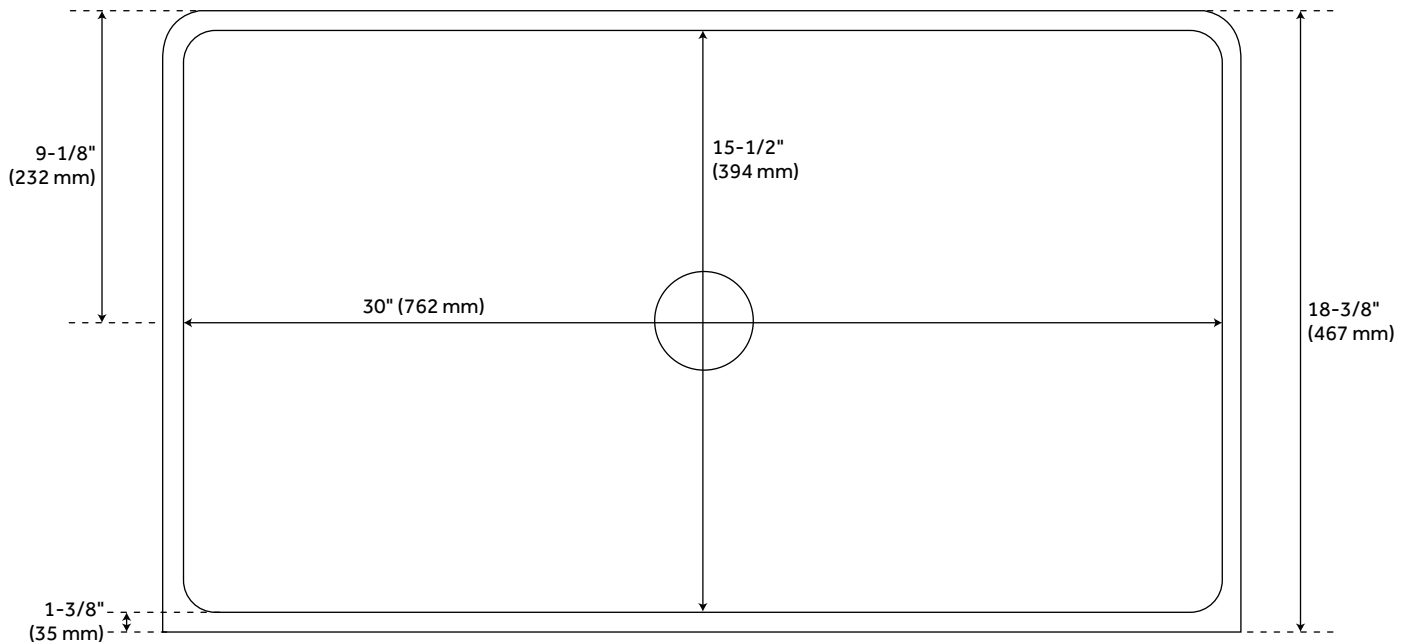

33" GRIGHAM REVERSIBLE FIRECLAY FARMHOUSE SINK - BISCUIT

SKU: 934792
Code: SH422814

FEATURES

Material: Fireclay
Length: 32-3/4"
Width: 18-3/8"
Height: 10"
Number of Basins: 1
Sink Installation: Farmhouse
Product Color: Biscuit
Faucet Centers: No Faucet Hole
Basin Length: 30"
Basin Width: 15-1/2"
Fits Drain Hole Size: 3-1/2"
Exterior Treatment: Smooth
Interior Treatment: Smooth
Drain Included: Optional
Faucet Included: No
Basin Configuration: Single
Apron Design: Smooth
Water Depth to Rim: 8-7/8"
Apron Front Rim Thickness: 1-3/8"
Side and Back Rim Thickness: 1-3/8"
Faucet Holes: No Faucet Hole
Reversible Mounting: Yes

REVISED 3/31/2023

33" GRIGHAM REVERSIBLE FIRECLAY FARMHOUSE SINK - BISCUIT

SKU: 934792
Code: SH422814

ADDITIONAL FEATURES

- Made of solid, heavy-duty fireclay.
- Smooth, ripple-resistant surface.
- Overall dimensions: 32-3/4" L x 18-3/8" W (front to back) x 10" H ($\pm 1/2"$).
- Optional sink grid set measures: 28-1/2" L x 14" W x 7/8" H.
- Sink grids provide protection and keep dishes elevated as they air dry.
- If purchasing drain separately, it must be able to accommodate a sink drain thickness of 1".
- All sink dimensions are ($\pm 1/2"$).

REVISED 3/31/2023

33" GRIGHAM REVERSIBLE FIRECLAY FARMHOUSE SINK - BISCUIT

SKU: 934792

All dimensions and specifications are nominal and may vary. Use actual products for accuracy in critical situations.