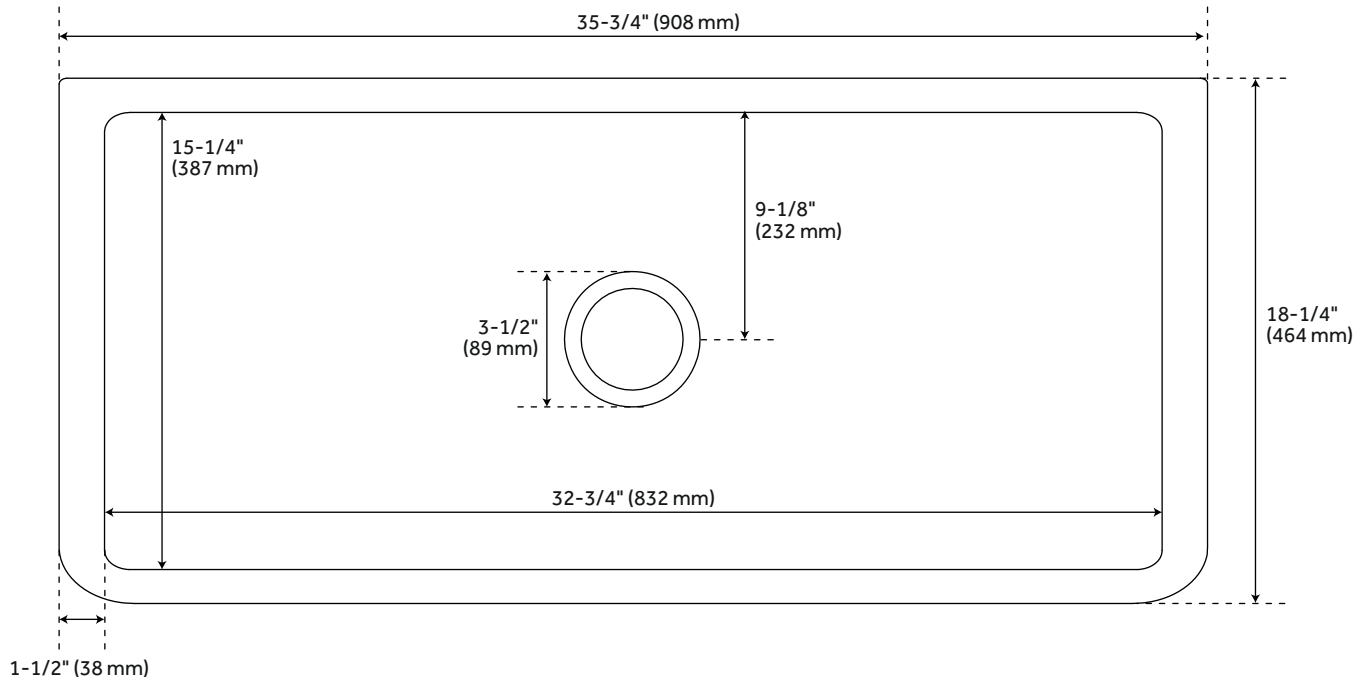

36" GRIGHAM FIRECLAY FARMHOUSE SINK - GLOSS BLACK

All dimensions and specifications are nominal and may vary. Use actual products for accuracy in critical situations.