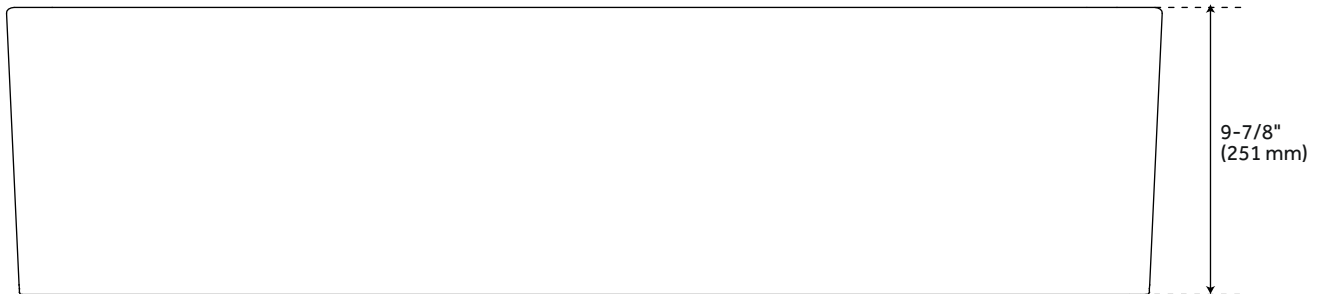

36" GRIGHAM FIRECLAY FARMHOUSE SINK - GLOSS BLACK

All dimensions and specifications are nominal and may vary. Use actual products for accuracy in critical situations.