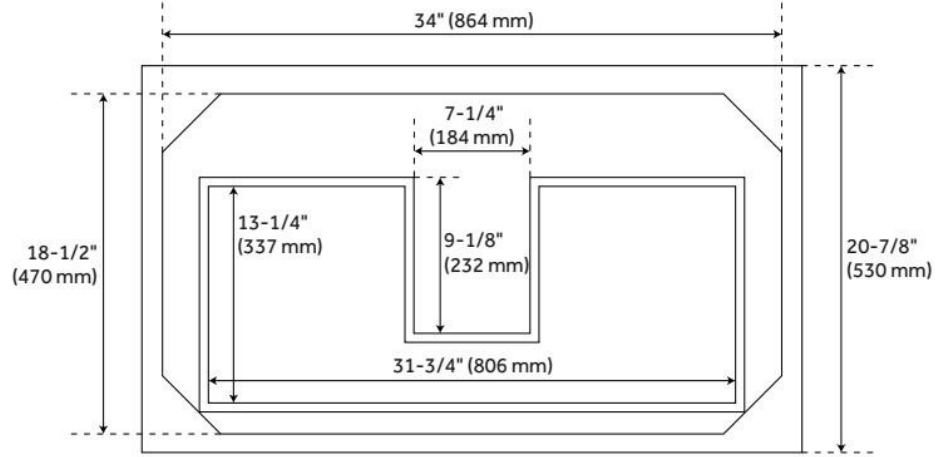

36" ROBERTSON CONSOLE VANITY FOR RECTANGULAR UNDERMOUNT SINK - BLACK

SKU: 934862

Code: SH459578, SH459579, SH459580, SH456867, SH456866, SH456869, SH456868, SH456865, SH559098

REVISED 11/27/2024