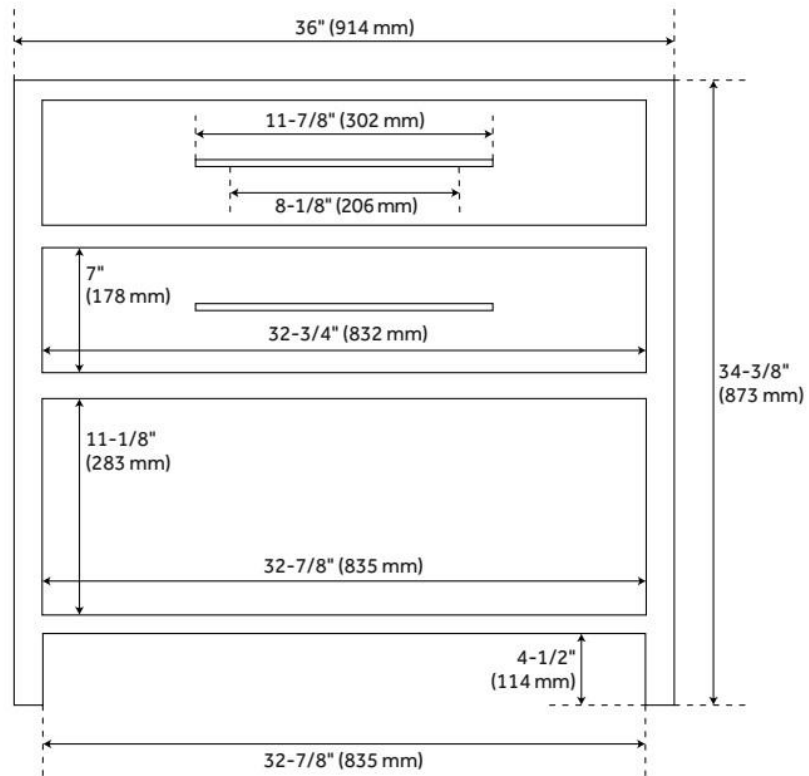

## ADDITIONAL FEATURES

- Granite is A-grade. Polished Carrara Marble is sourced from Italy.
- See installation Instructions for directions to attach the vanity top and sink.
- Each stone top is carved from a single piece of stone and will feature natural variations.
- Includes a matching backsplash and a white porcelain sink.

# 36" ROBERTSON CONSOLE VANITY FOR RECTANGULAR UNDERMOUNT SINK - BLACK

SKU: 934862

Code: SH459578, SH459579, SH459580, SH456867, SH456866, SH456869, SH456868, SH456865, SH559098

REVISED 11/27/2024