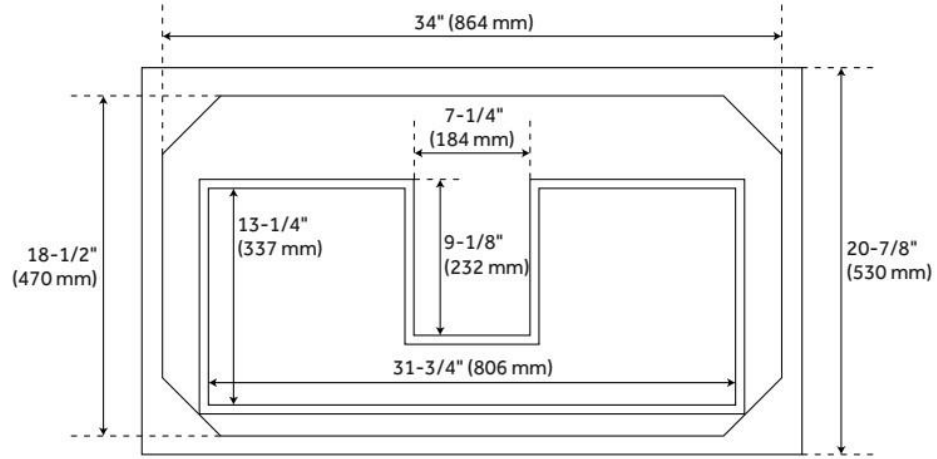

36" ROBERTSON CONSOLE VANITY FOR RECTANGULAR UNDERMOUNT SINK - BRIGHT WHITE

SKU: 934864

Code: SH459583, SH459584, SH459585, SH456874, SH456876, SH456875, SH456873, SH453751

REVISED 8/6/2024