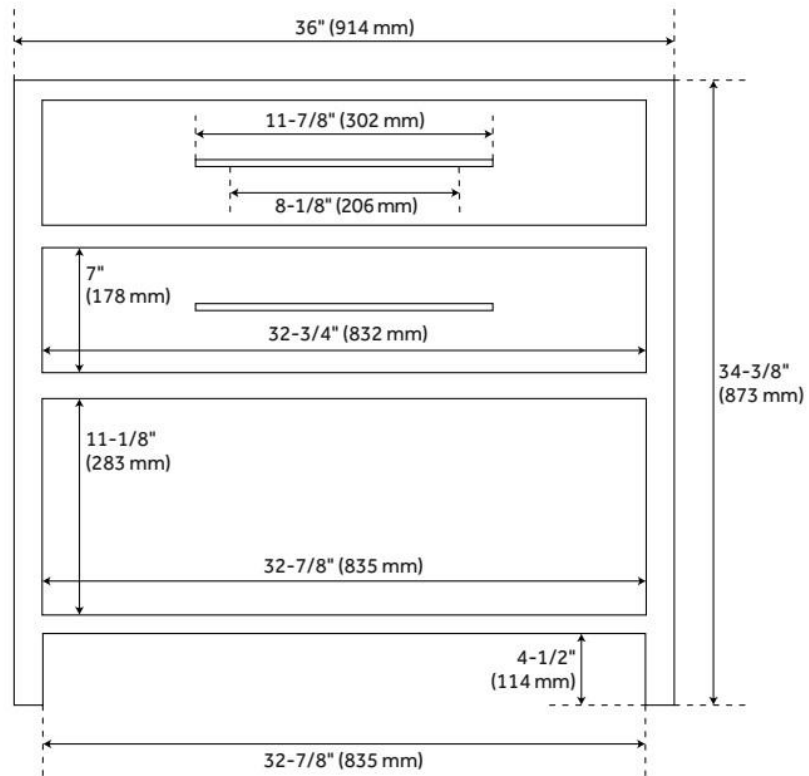

36" ROBERTSON CONSOLE VANITY FOR RECTANGULAR UNDERMOUNT SINK - BRIGHT WHITE

SKU: 934864

Code: SH459583, SH459584, SH459585, SH456874, SH456876, SH456875, SH456873, SH453751

REVISED 8/6/2024