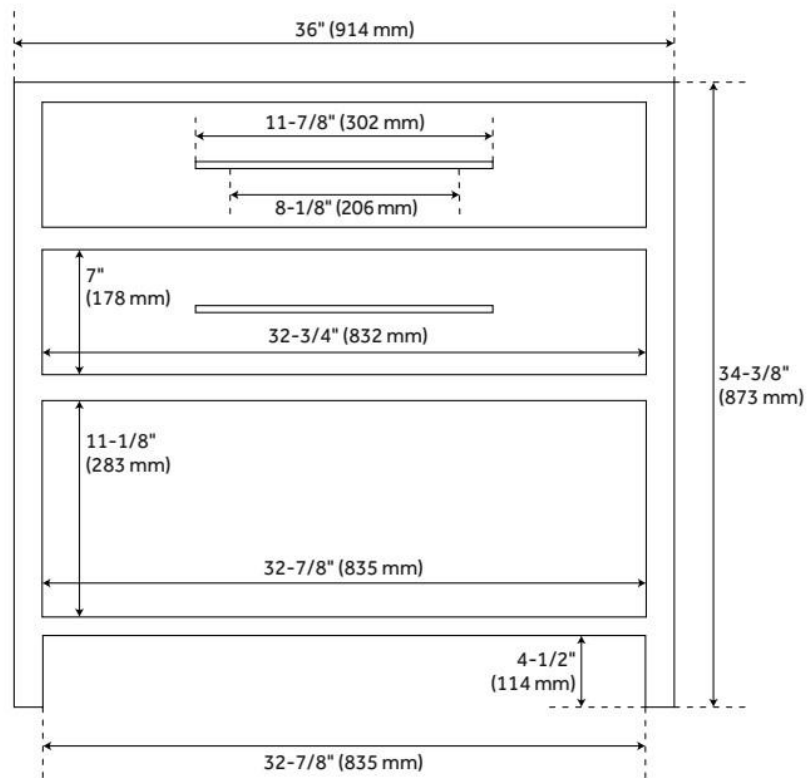

36" ROBERTSON CONSOLE VANITY FOR RECTANGULAR UNDERMOUNT SINK - BRIGHT WHITE

SKU: 934864

Code: SH459583, SH459584, SH459585, SH456874, SH456876, SH456875, SH456873, SH453751, SH559099

FEATURES

Material: Mahogany
Product Finish: Bright White
Number of Drawers: 1
Dovetail Drawers: Yes
Hardware Finish: Antique Brass
Built-In Adjusters: Yes

ASME A112.19.2/CSA B45.1, Massachusetts Accepted, LISTED ID: 506897

ADDITIONAL FEATURES

- Granite is A-grade. Polished Carrara Marble is sourced from Italy.
- See installation Instructions for directions to attach the vanity top and sink.
- Each stone top is carved from a single piece of stone and will feature natural variations.
- Includes a matching backsplash and a white porcelain sink.
- [Wood finish samples available.](#)

REVISED 11/27/2024

36" ROBERTSON CONSOLE VANITY FOR RECTANGULAR UNDERMOUNT SINK - BRIGHT WHITE

SKU: 934864

Code: SH459583, SH459584, SH459585, SH456874, SH456876, SH456875, SH456873, SH453751, SH559099

REVISED 11/27/2024