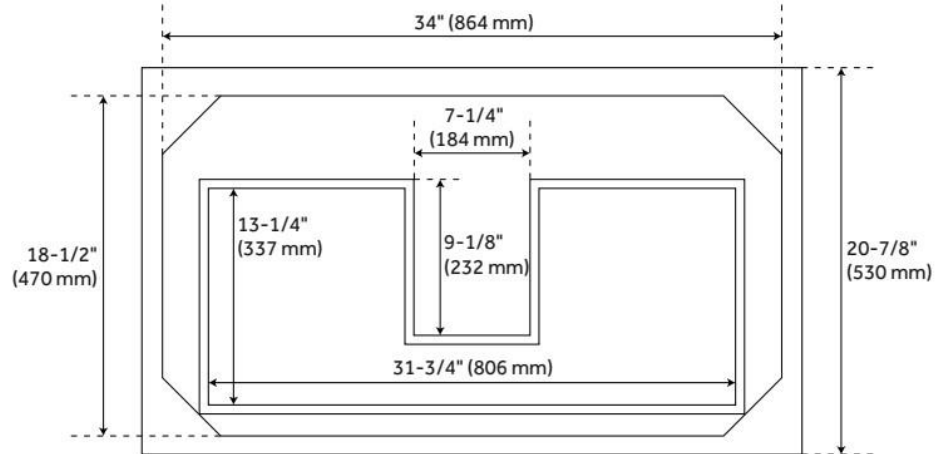

36" ROBERTSON CONSOLE VANITY FOR RECTANGULAR UNDERMOUNT SINK - BRIGHT WHITE

SKU: 934864

Code: SH459583, SH459584, SH459585, SH456874, SH456876, SH456875, SH456873, SH453751, SH559099

REVISED 11/27/2024