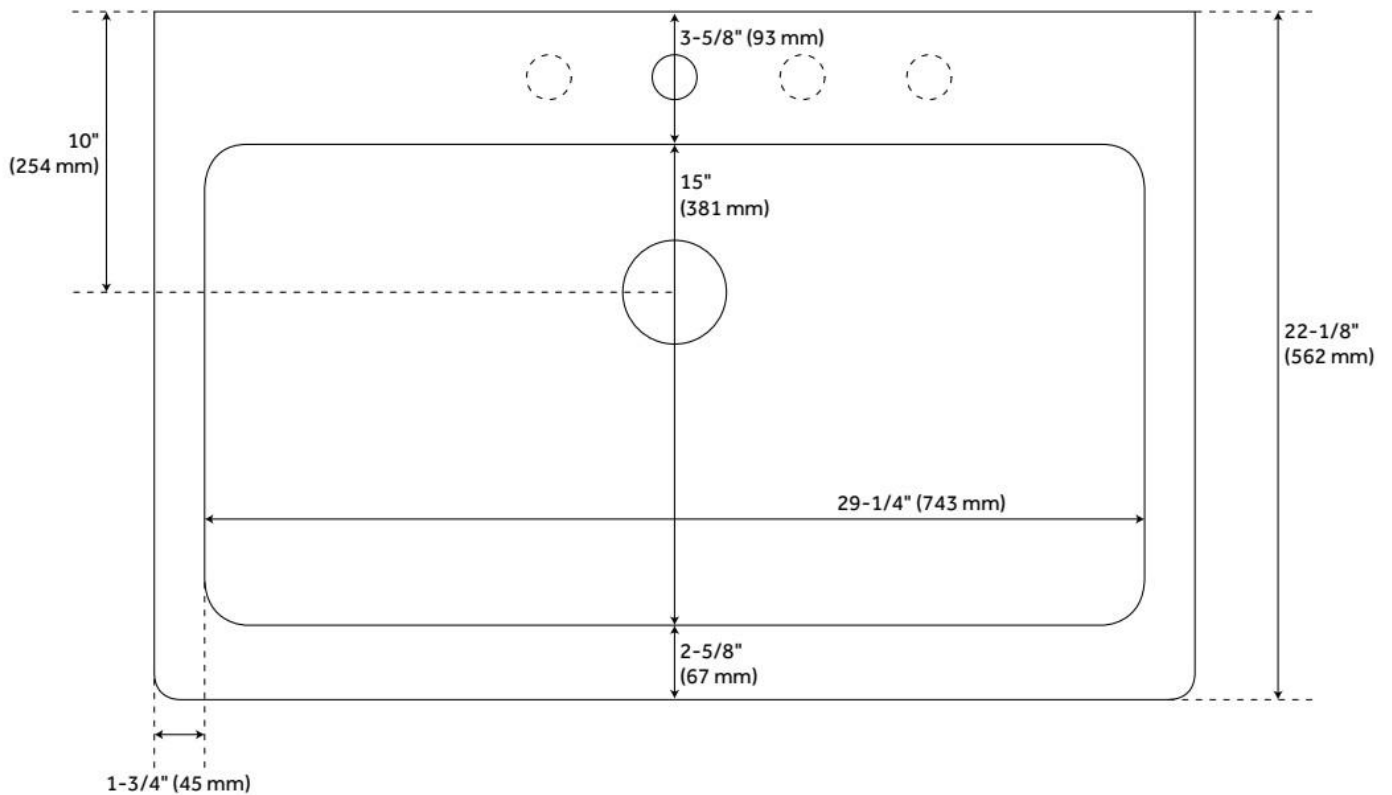

33" ALMERIA CAST IRON FARMHOUSE KITCHEN SINK

SKU: 935144

Code: SH423060, SH423652

FEATURES

Material: Cast Iron

Product Finish: White

Installation Type: Farmhouse

Shape: Rectangle

Drain Placement: Center Rear

Fits Drain Hole Size: 3-1/2"

Faucet Centers: 8" Widespread

Overflow Hole: No

Mounting Hardware Included: No

Optional Accessory: Strainer: SH402277, SH402283, SH402288,
SH406049, SH402262, SH402266

REVISED 8/15/2024

33" ALMERIA CAST IRON FARMHOUSE KITCHEN SINK

SKU: 935144

Code: SH423060, SH423652

REVISED 8/15/2024