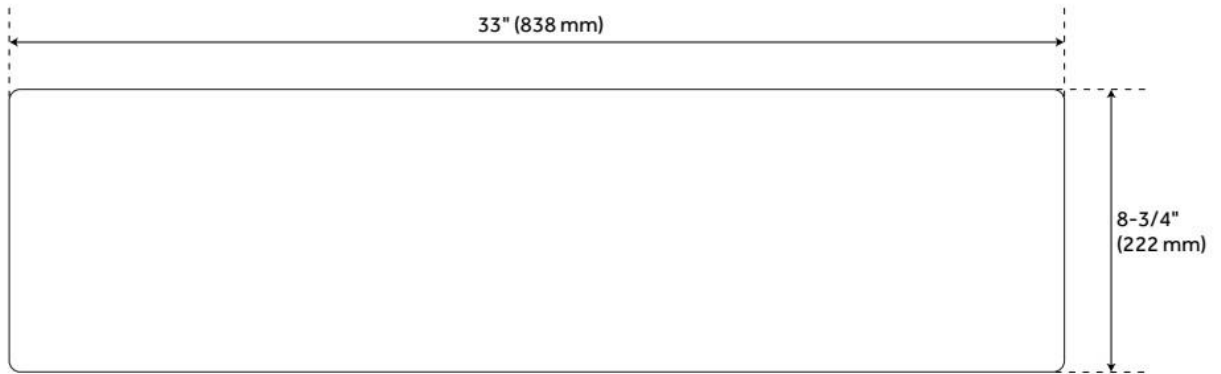

33" ALMERIA CAST IRON FARMHOUSE KITCHEN SINK

SKU: 935144

Code: SH423060, SH423652

FEATURES

Material: Cast Iron

Product Finish: White

Installation Type: Farmhouse

Shape: Rectangle

Drain Placement: Center Rear

Fits Drain Hole Size: 3-1/2"

Faucet Centers: 8" Widespread

Overflow Hole: No

Mounting Hardware Included: No

Optional Accessory: Strainer: SH402277, SH402283, SH402288,
SH406049, SH402262, SH402266

REVISED 8/15/2024

33" ALMERIA CAST IRON FARMHOUSE KITCHEN SINK

SKU: 935144

Code: SH423060, SH423652

REVISED 8/15/2024