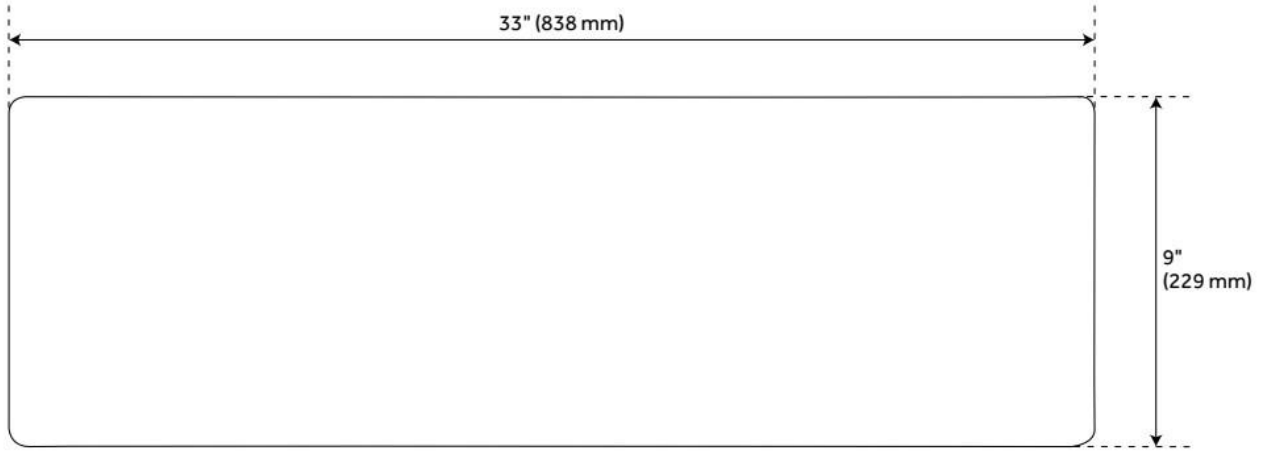

33" ANGOVE DOUBLE-BOWL CAST IRON FARMHOUSE SINK

SKU: 935244

Code: SH399759, SH399760

REVISED 8/15/2024