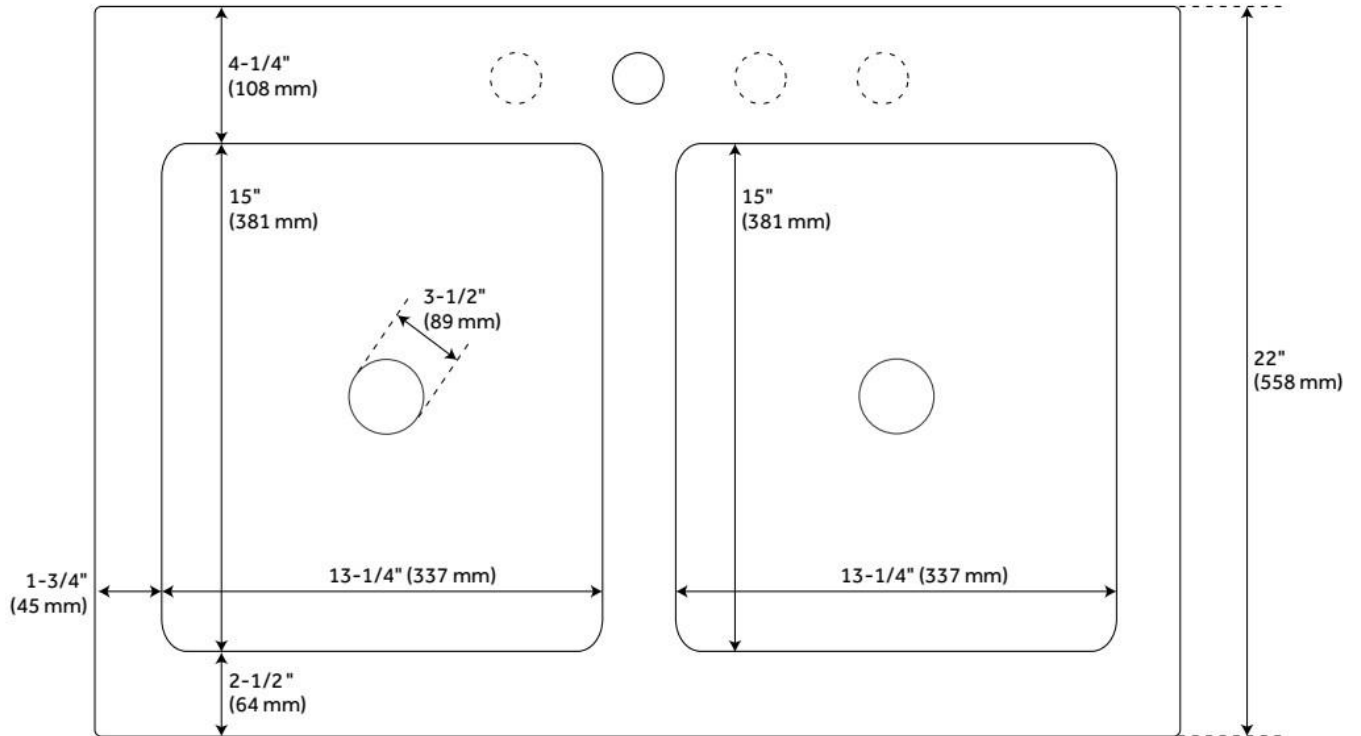

33" ANGOVE DOUBLE-BOWL CAST IRON FARMHOUSE SINK

SKU: 935244

Code: SH399759, SH399760

REVISED 8/15/2024