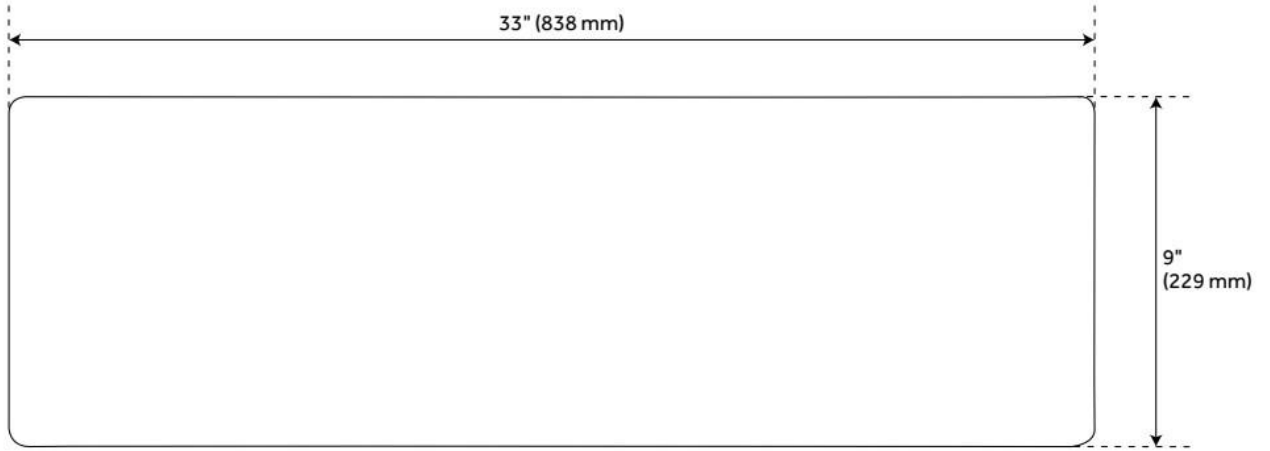

33" ANGOVE DOUBLE-BOWL CAST IRON FARMHOUSE SINK

SKU: 935244

Code: SH399759, SH399760

REVISED 7/9/2024