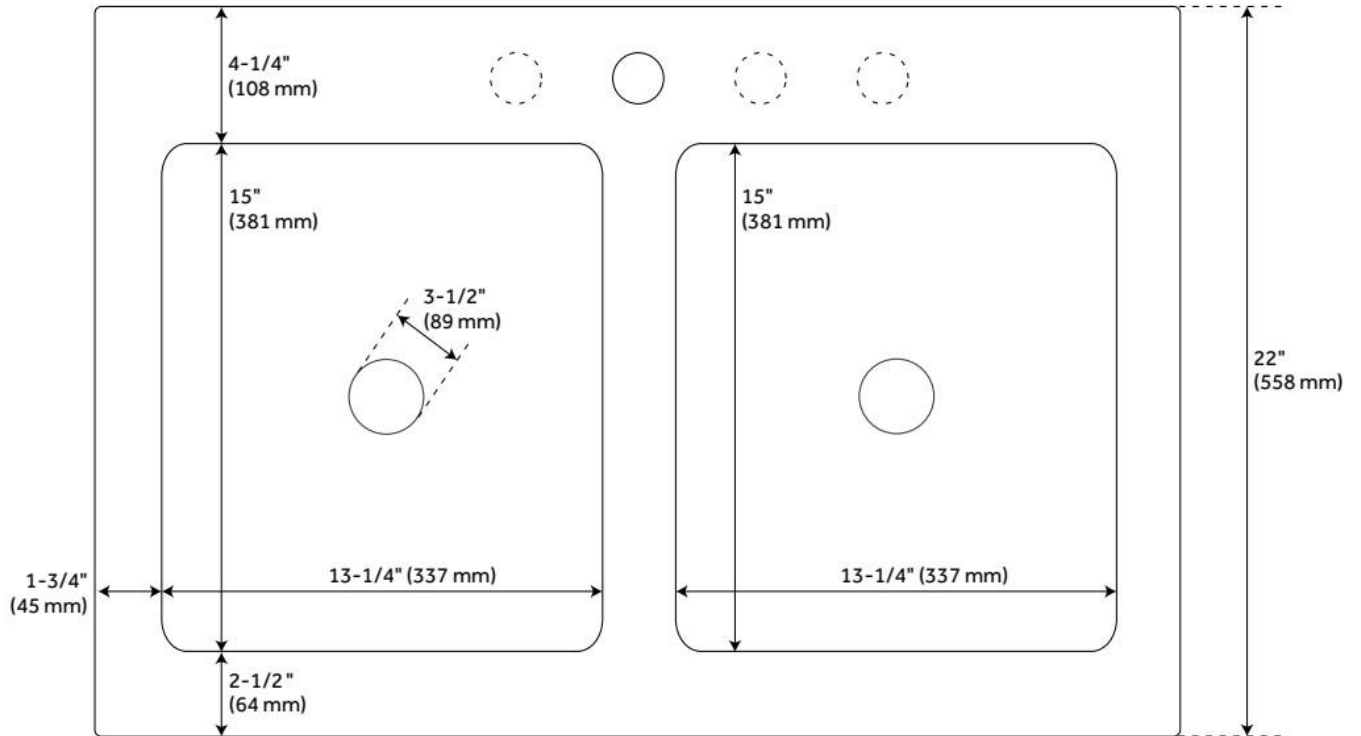

## FEATURES

Material: Cast Iron  
Product Finish: White  
Installation Type: Farmhouse  
Shape: Rectangle  
Drain Placement: Center  
Fits Drain Hole Size: 3-1/2"  
Faucet Centers: Single-Hole  
Overflow Hole: No  
Mounting Hardware Included: No

# 33" ANGOVE DOUBLE-BOWL CAST IRON FARMHOUSE SINK

SKU: 935244

Code: SH399759, SH399760

REVISED 7/9/2024