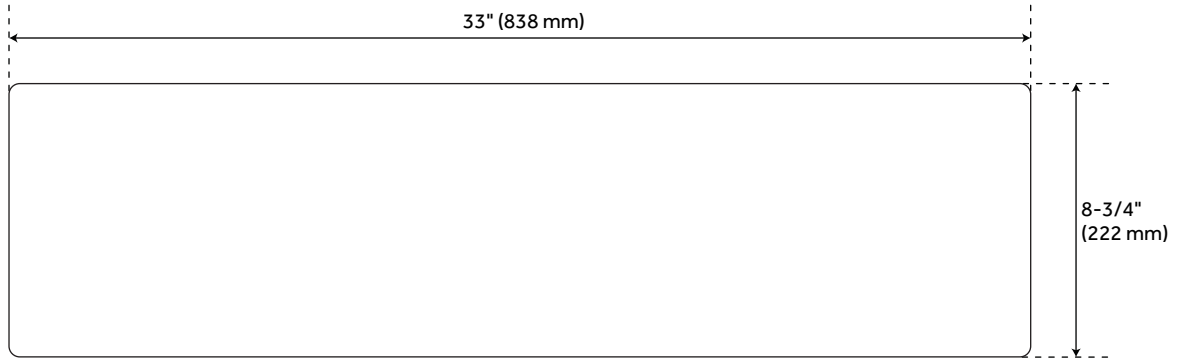

33" ALMERIA CAST IRON FARMHOUSE KITCHEN SINK - 4 FAUCET HOLES

SKU: 935677

All dimensions and specifications are nominal and may vary. Use actual products for accuracy in critical situations.