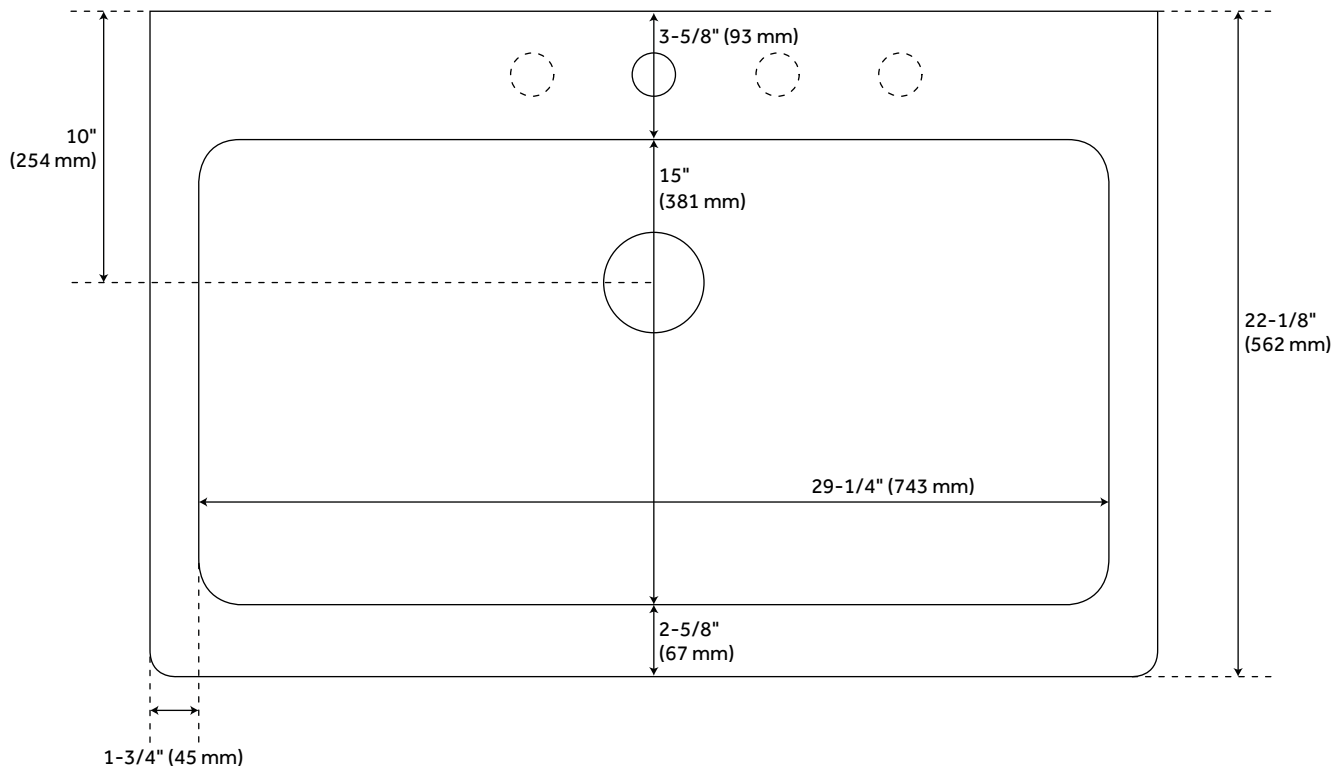

## FEATURES

Material: Cast Iron  
Length: 33"  
Width: 22-1/8"  
Height: 8-3/4"  
Number of Basins: 1  
Sink Installation: Farmhouse  
Product Color: White  
Basin Length: 29-1/4"  
Basin Width: 15"  
Fits Drain Hole Size: 3-1/2"  
Exterior Treatment: Smooth  
Interior Treatment: Smooth  
Drain Included: Optional  
Faucet Included: No  
Basin Configuration: Single  
Apron Design: Smooth  
Water Depth to Rim: 8"  
Apron Front Rim Thickness: 2-5/8"  
Side and Back Rim Thickness: 1-3/4"

# 33" ALMERIA CAST IRON FARMHOUSE KITCHEN SINK - 4 FAUCET HOLES

SKU: 935677

All dimensions and specifications are nominal and may vary. Use actual products for accuracy in critical situations.