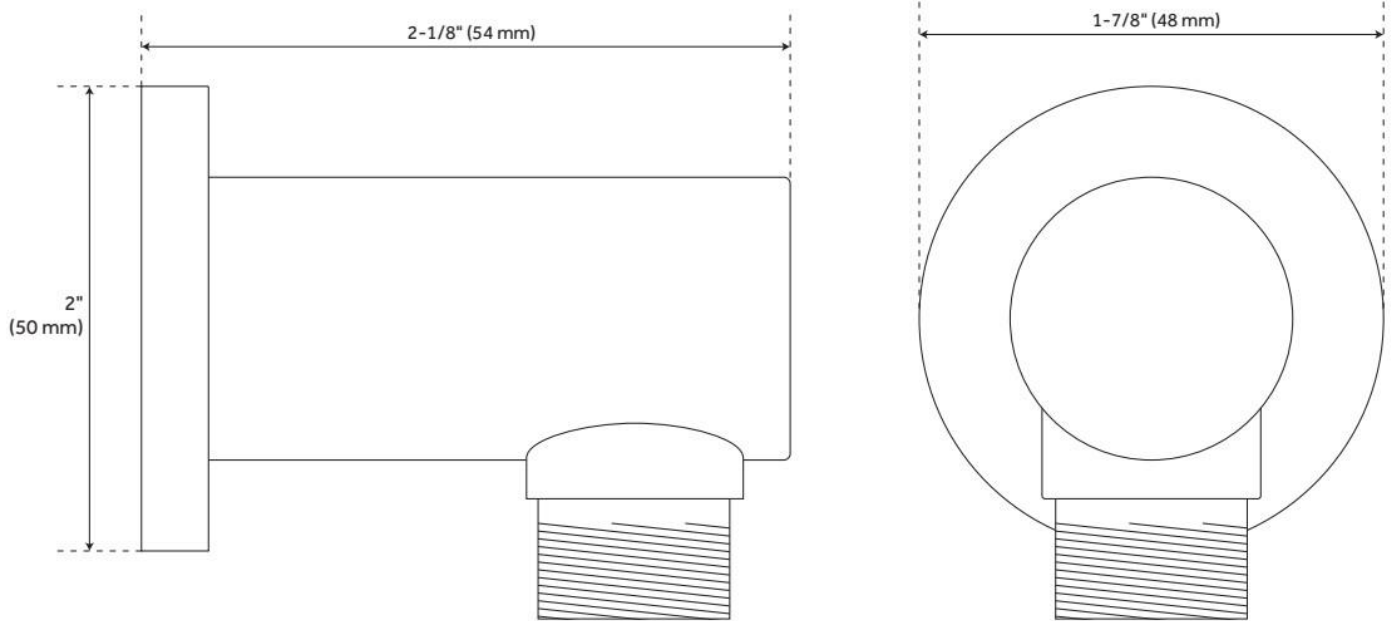

MODERN WATER SUPPLY ELBOW FOR HAND SHOWER

SKU: 936277

Code: SH425073, SH436969, SH425074

FEATURES

Material: Brass

Connection Type: 1/2" NPT

ASME A112.18.1/CSA B125.1, Massachusetts Accepted, LISTED ID: SH4410002*

ADDITIONAL FEATURES

- Material: Solid Brass
- Length: 1-7/8"
- Width: 2"
- Height: 2-1/8"

REVISED 8/14/2024

MODERN WATER SUPPLY ELBOW FOR HAND SHOWER

SKU: 936277

Code: SH425073, SH436969, SH425074

REVISED 8/14/2024