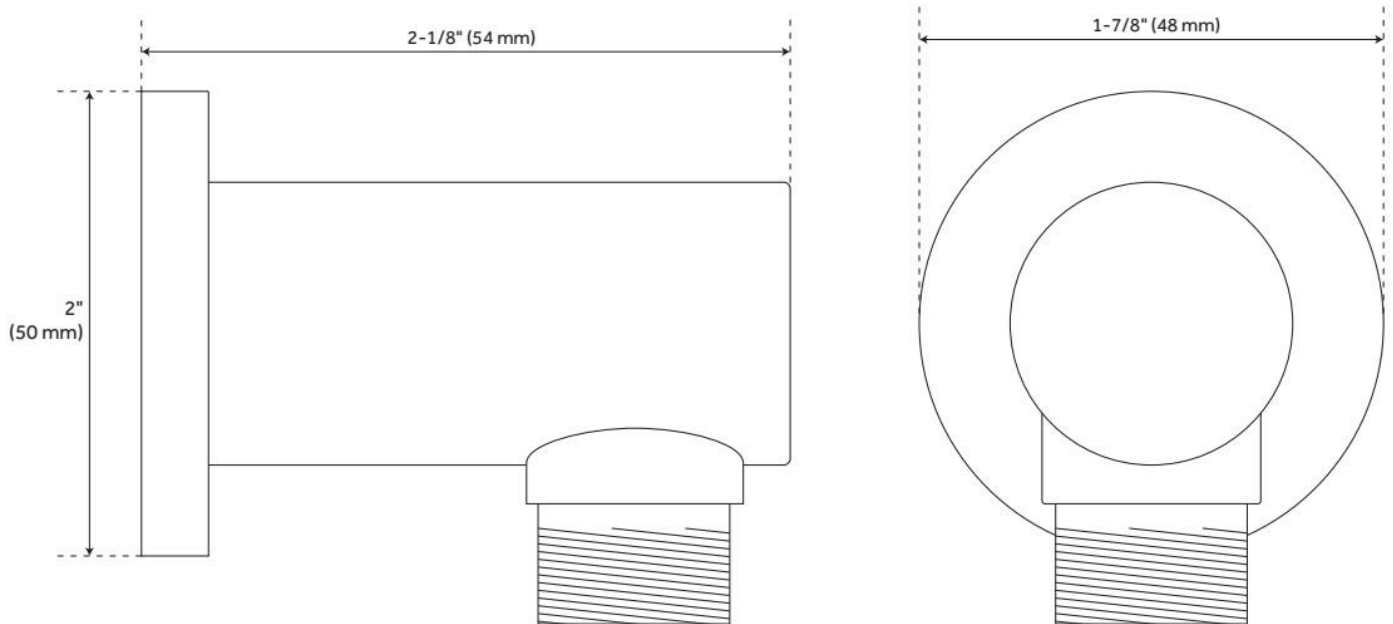

MODERN WATER SUPPLY ELBOW FOR HAND SHOWER

SKU: 936277

Code: SH425073, SH436969, SH425074

FEATURES

Material: Brass

Connection Type: 1/2" NPT

ASME A112.18.1/CSA B125.1, Massachusetts Accepted, LISTED ID: SH4410002*

ADDITIONAL FEATURES

- Material: Solid Brass
- Length: 1-7/8"
- Width: 2"
- Height: 2-1/8"

REVISED 5/24/2024

MODERN WATER SUPPLY ELBOW FOR HAND SHOWER

SKU: 936277

Code: SH425073, SH436969, SH425074

REVISED 5/24/2024