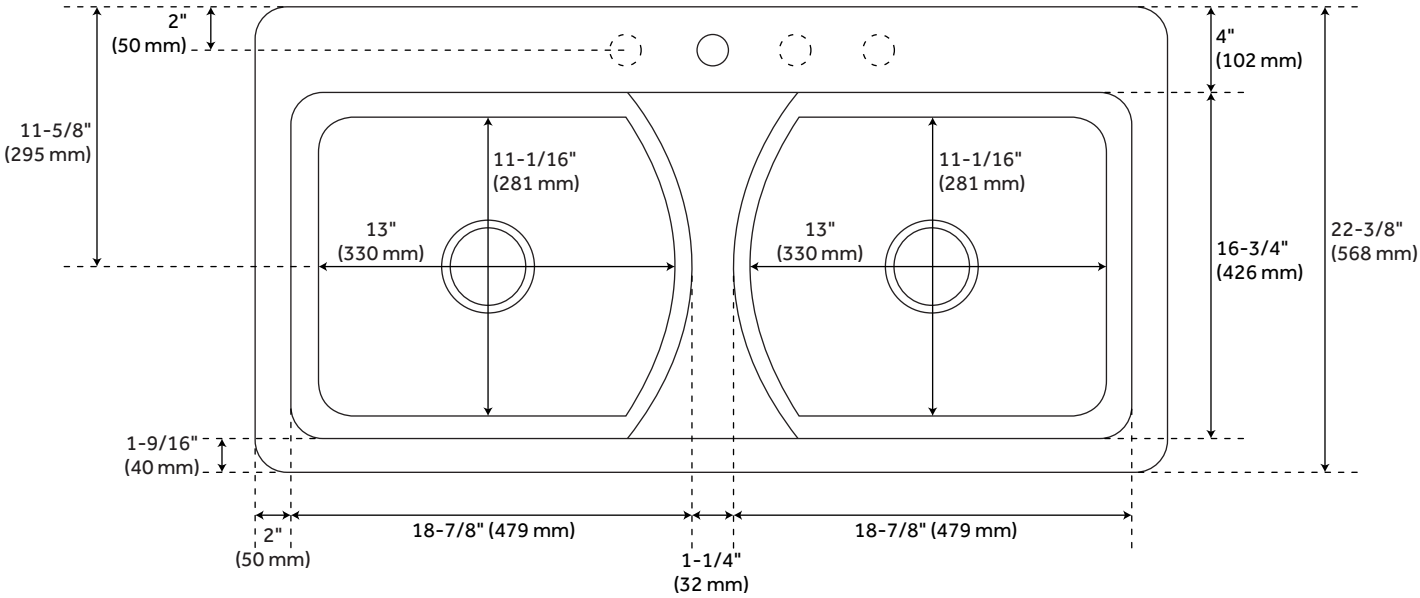

43" SELKIRK DOUBLE-BOWL CAST IRON DROP-IN KITCHEN SINK - BISCUIT

SKU: 936612
Code: SH424857

FEATURES

Length: 43"
Width: 22"
Height: 10-7/8"
Number of Basins: 2
Sink Installation: Drop-In
Product Color: Biscuit
Faucet Centers: 8"
Basin Length: 18-7/8"
Basin Width: 16-3/4"
Rim Thickness: 1-1/2"
Fits Drain Hole Size: 3-1/2"
Interior Treatment: Smooth
Drain Included: Optional
Faucet Included: No
Sink Material: Cast Iron
Basin Configuration: 50/50
Water Depth to Rim: 10"
Faucet Holes: 4

REVISED 3/15/2023

43" SELKIRK DOUBLE-BOWL CAST IRON DROP-IN KITCHEN SINK - BISCUIT

SKU: 936612
Code: SH424857

ADDITIONAL FEATURES

- Made of heavy cast iron with a hard enamel coating.
- Faucet holes are 1-3/8".

REVISED 3/15/2023

43" SELKIRK DOUBLE-BOWL CAST IRON DROP-IN KITCHEN SINK - BISCUIT

SKU: 936612

All dimensions and specifications are nominal and may vary. Use actual products for accuracy in critical situations.