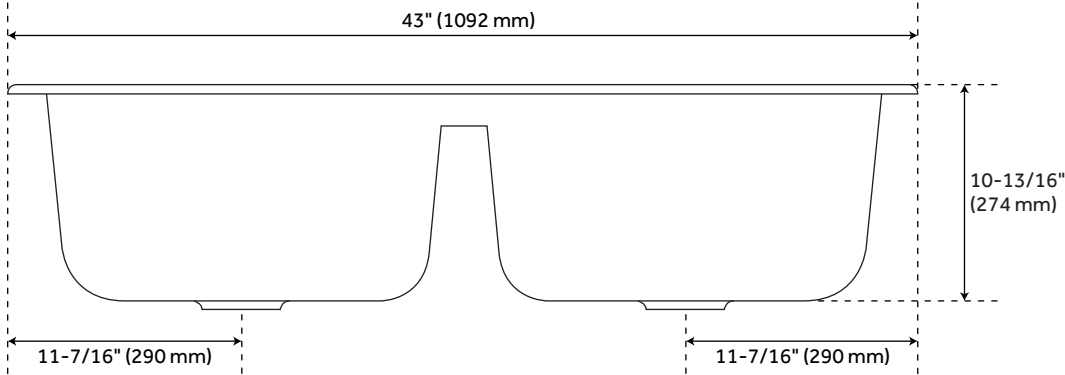

43" SELKIRK DOUBLE-BOWL CAST IRON DROP-IN KITCHEN SINK - BISCUIT

SKU: 936612
Code: SH424857

FEATURES

Length: 43"
Width: 22"
Height: 10-7/8"
Number of Basins: 2
Sink Installation: Drop-In
Product Color: Biscuit
Faucet Centers: 8"
Basin Length: 18-7/8"
Basin Width: 16-3/4"
Rim Thickness: 1-1/2"
Fits Drain Hole Size: 3-1/2"
Interior Treatment: Smooth
Drain Included: Optional
Faucet Included: No
Sink Material: Cast Iron
Basin Configuration: 50/50
Water Depth to Rim: 10"
Faucet Holes: 4

REVISED 3/15/2023

43" SELKIRK DOUBLE-BOWL CAST IRON DROP-IN KITCHEN SINK - BISCUIT

SKU: 936612
Code: SH424857

ADDITIONAL FEATURES

- Made of heavy cast iron with a hard enamel coating.
- Faucet holes are 1-3/8".

REVISED 3/15/2023

43" SELKIRK DOUBLE-BOWL CAST IRON DROP-IN KITCHEN SINK - BISCUIT

SKU: 936612

All dimensions and specifications are nominal and may vary. Use actual products for accuracy in critical situations.