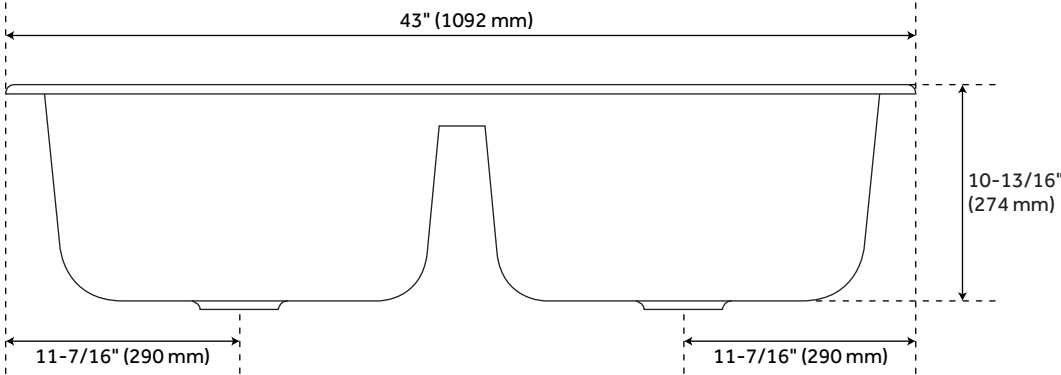

43" SELKIRK DOUBLE-BOWL CAST IRON DROP-IN KITCHEN SINK - WHITE

SKU: 936789

Code: SH424858, SH424859

FEATURES

Length: 43"
Width: 22-3/8"
Height: 10-13/16"
Number of Basins: 2
Sink Installation: Drop-In
Product Color: White
Basin Length: 18-7/8"
Basin Width: 16-3/4"
Fits Drain Hole Size: 3-1/2"
Interior Treatment: Smooth
Drain Included: Optional
Faucet Included: No
Sink Material: Cast Iron
Basin Configuration: 50/50
Water Depth to Rim: 10"

REVISED 3/15/2023

43" SELKIRK DOUBLE-BOWL CAST IRON DROP-IN KITCHEN SINK - WHITE

SKU: 936789

Code: SH424858, SH424859

ADDITIONAL FEATURES

- Made of heavy cast iron with a hard enamel coating.
- Faucet holes are 1-3/8".

REVISED 3/15/2023

43" SELKIRK DOUBLE-BOWL CAST IRON DROP-IN KITCHEN SINK - WHITE

SKU: 936789

All dimensions and specifications are nominal and may vary. Use actual products for accuracy in critical situations.