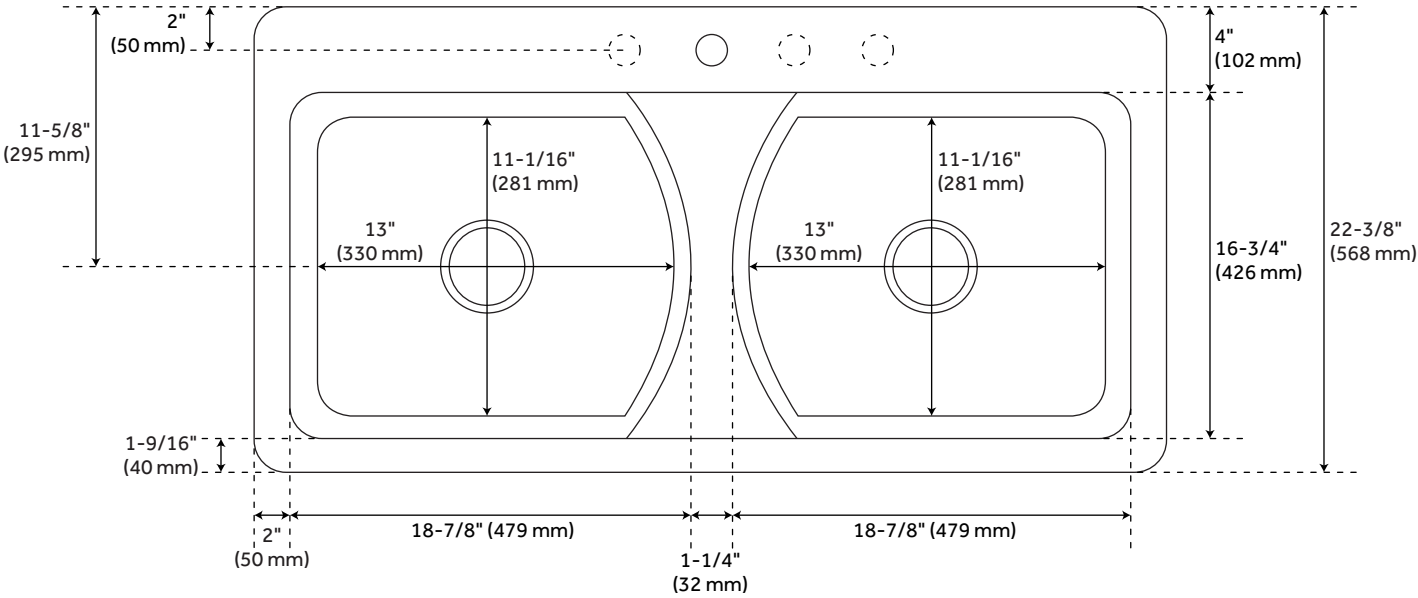

43" SELKIRK DOUBLE-BOWL CAST IRON DROP-IN KITCHEN SINK - WHITE

SKU: 936789

Code: SH424858, SH424859

FEATURES

Length: 43"
Width: 22-3/8"
Height: 10-13/16"
Number of Basins: 2
Sink Installation: Drop-In
Product Color: White
Basin Length: 18-7/8"
Basin Width: 16-3/4"
Fits Drain Hole Size: 3-1/2"
Interior Treatment: Smooth
Drain Included: Optional
Faucet Included: No
Sink Material: Cast Iron
Basin Configuration: 50/50
Water Depth to Rim: 10"

REVISED 3/15/2023

43" SELKIRK DOUBLE-BOWL CAST IRON DROP-IN KITCHEN SINK - WHITE

SKU: 936789

Code: SH424858, SH424859

ADDITIONAL FEATURES

- Made of heavy cast iron with a hard enamel coating.
- Faucet holes are 1-3/8".

REVISED 3/15/2023

43" SELKIRK DOUBLE-BOWL CAST IRON DROP-IN KITCHEN SINK - WHITE

SKU: 936789

All dimensions and specifications are nominal and may vary. Use actual products for accuracy in critical situations.