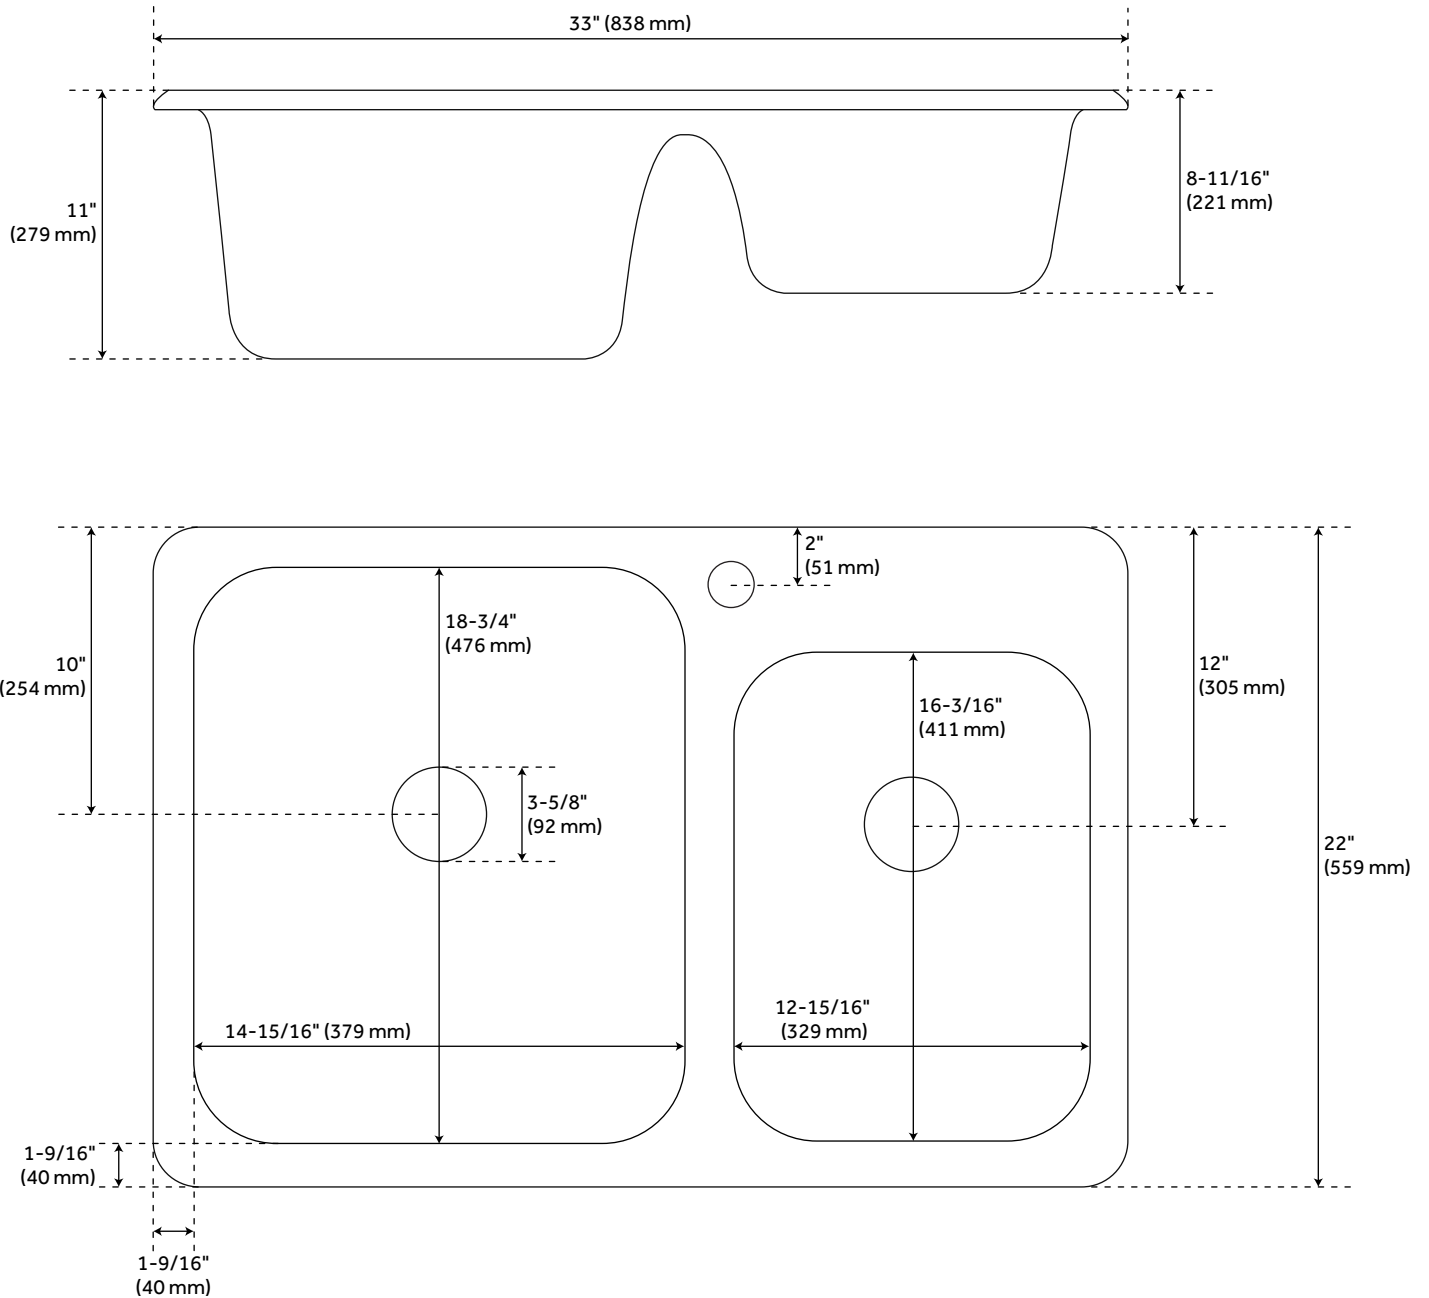

33" ELGIN 60/40 OFFSET DOUBLE-BOWL CAST IRON DROP-IN KITCHEN SINK - WHITE

SKU: 936787
Code: SH424854

FEATURES

Length: 33"
Width: 22"
Height: 11"
Number of Basins: 2
Sink Installation: Drop-In
Product Color: White
Rim Thickness: 1-9/16"
Fits Drain Hole Size: 3-1/2"
Interior Treatment: Smooth
Drain Included: Optional
Faucet Included: No
Sink Material: Cast Iron
Basin Configuration: 60/40
Large Bowl Length: 14-15/16"
Large Bowl Width: 18-3/4"
Small Bowl Length: 12-15/16"
Small Bowl Width: 16-3/16"
Water Depth to Rim: 8"

REVISED 3/15/2023

33" ELGIN 60/40 OFFSET DOUBLE-BOWL CAST IRON DROP-IN KITCHEN SINK - WHITE

SKU: 936787

Code: SH424854

ADDITIONAL FEATURES

- Made of heavy cast iron with a hard enamel coating.
- Faucet holes are 1-3/8".

REVISED 3/15/2023

33" ELGIN 60/40 OFFSET DOUBLE-BOWL CAST IRON DROP-IN KITCHEN SINK - WHITE

SKU: 936787

All dimensions and specifications are nominal and may vary. Use actual products for accuracy in critical situations.