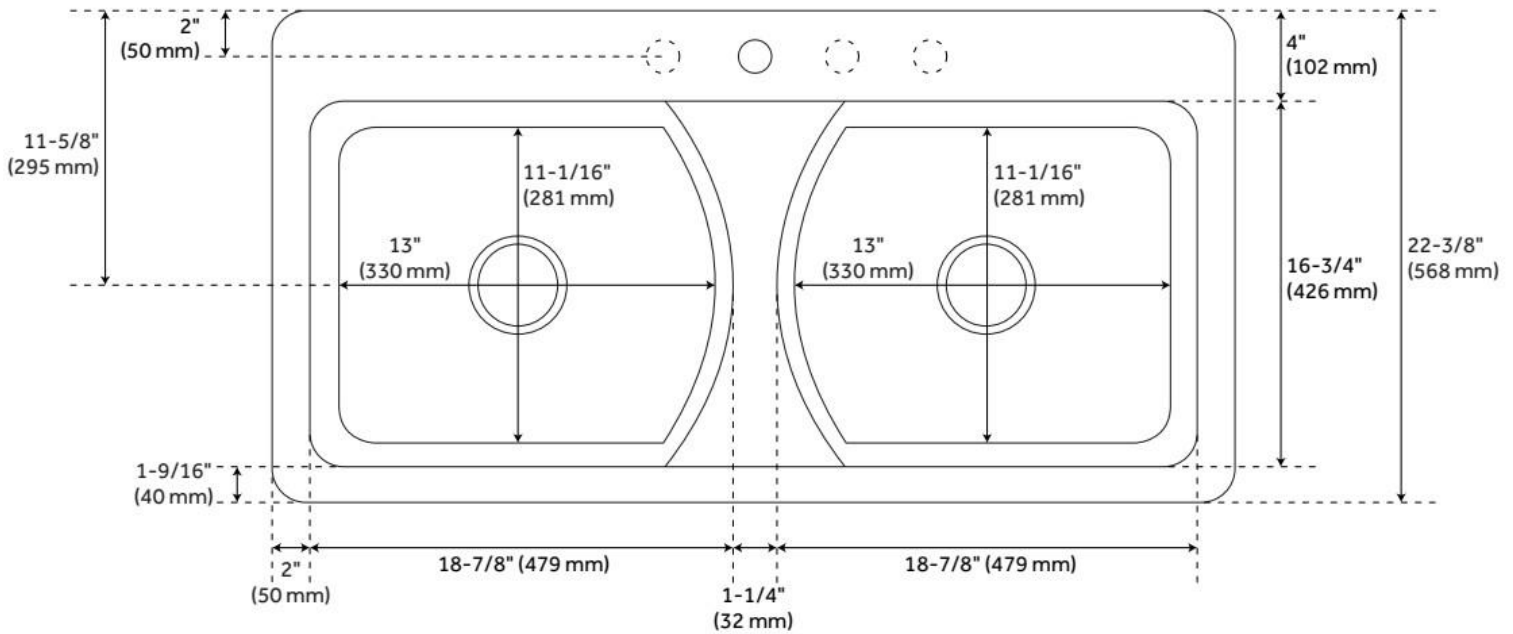

## FEATURES

Material: Cast Iron  
Product Finish: White  
Installation Type: Drop-In  
Shape: Rectangle  
Drain Placement: Center  
Fits Drain Hole Size: 3-1/2"  
Faucet Centers: Single-Hole  
Overflow Hole: No  
Mounting Hardware Included: No

## ADDITIONAL FEATURES

- Made of heavy cast iron with a hard enamel coating.
- Faucet holes are 1-3/8".

REVISED 8/13/2024

# 43" SELKIRK DOUBLE-BOWL CAST IRON DROP-IN KITCHEN SINK - WHITE

SKU: 936789

Code: SH424858, SH424859

REVISED 8/13/2024