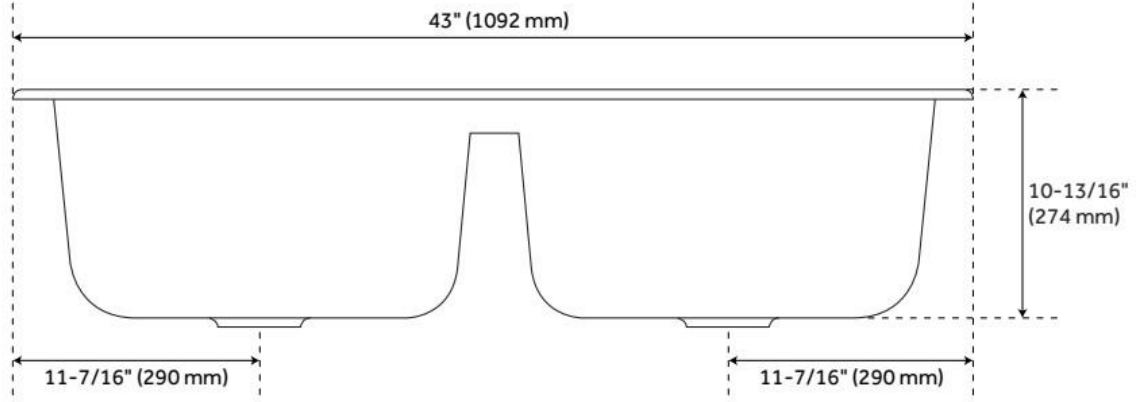

43" SELKIRK DOUBLE-BOWL CAST IRON DROP-IN KITCHEN SINK - WHITE

SKU: 936789

Code: SH424858, SH424859

REVISED 8/13/2024