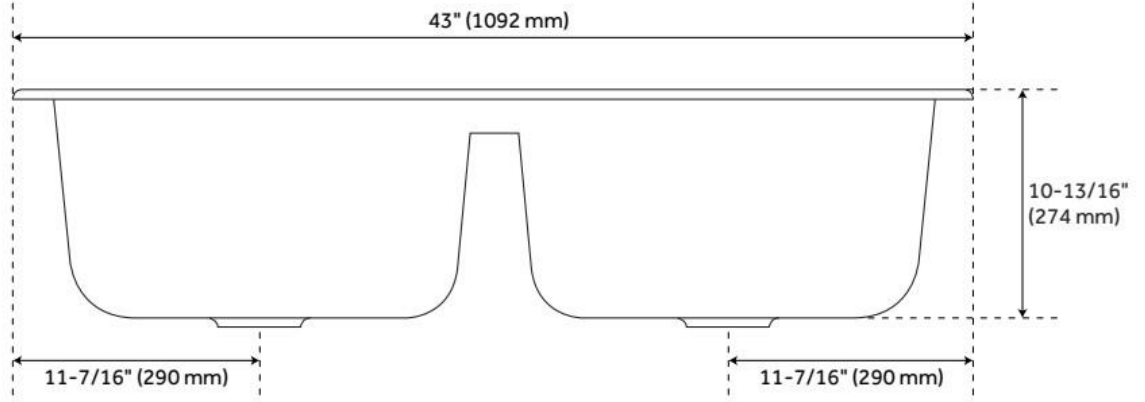

43" SELKIRK DOUBLE-BOWL CAST IRON DROP-IN KITCHEN SINK - WHITE

SKU: 936789

Code: SH424858, SH424859

FEATURES

Material: Cast Iron
Product Finish: White
Installation Type: Drop-In
Shape: Rectangle
Drain Placement: Center
Fits Drain Hole Size: 3-1/2"
Faucet Centers: Single-Hole
Overflow Hole: No
Mounting Hardware Included: No

Optional Accessory: Strainer: SH402277, SH402283, SH402288,
SH406049, SH402262, SH402266

ASME A112.19.1/CSA B45.2, LISTED ID: 515907, 515909

ADDITIONAL FEATURES

- Made of heavy cast iron with a hard enamel coating.
- Faucet holes are 1-3/8".

REVISED 7/10/2024

43" SELKIRK DOUBLE-BOWL CAST IRON DROP-IN KITCHEN SINK - WHITE

SKU: 936789

Code: SH424858, SH424859

REVISED 7/10/2024