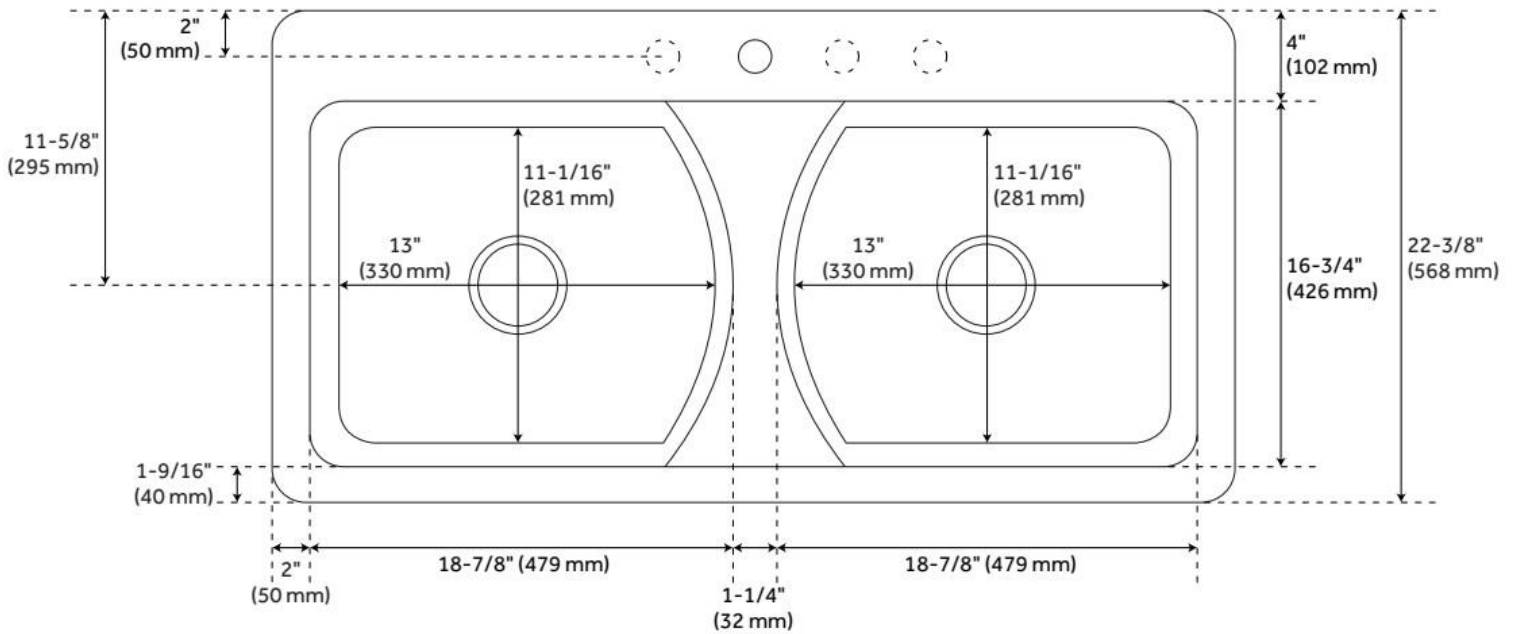

43" SELKIRK DOUBLE-BOWL CAST IRON DROP-IN KITCHEN SINK - WHITE

SKU: 936789

Code: SH424858, SH424859

FEATURES

Material: Cast Iron
Product Finish: White
Installation Type: Drop-In
Shape: Rectangle
Drain Placement: Center
Fits Drain Hole Size: 3-1/2"
Faucet Centers: Single-Hole
Overflow Hole: No
Mounting Hardware Included: No

Optional Accessory: Strainer: SH402277, SH402283, SH402288,
SH406049, SH402262, SH402266

ASME A112.19.1/CSA B45.2, LISTED ID: 515907, 515909

ADDITIONAL FEATURES

- Made of heavy cast iron with a hard enamel coating.
- Faucet holes are 1-3/8".

REVISED 7/10/2024

43" SELKIRK DOUBLE-BOWL CAST IRON DROP-IN KITCHEN SINK - WHITE

SKU: 936789

Code: SH424858, SH424859

REVISED 7/10/2024