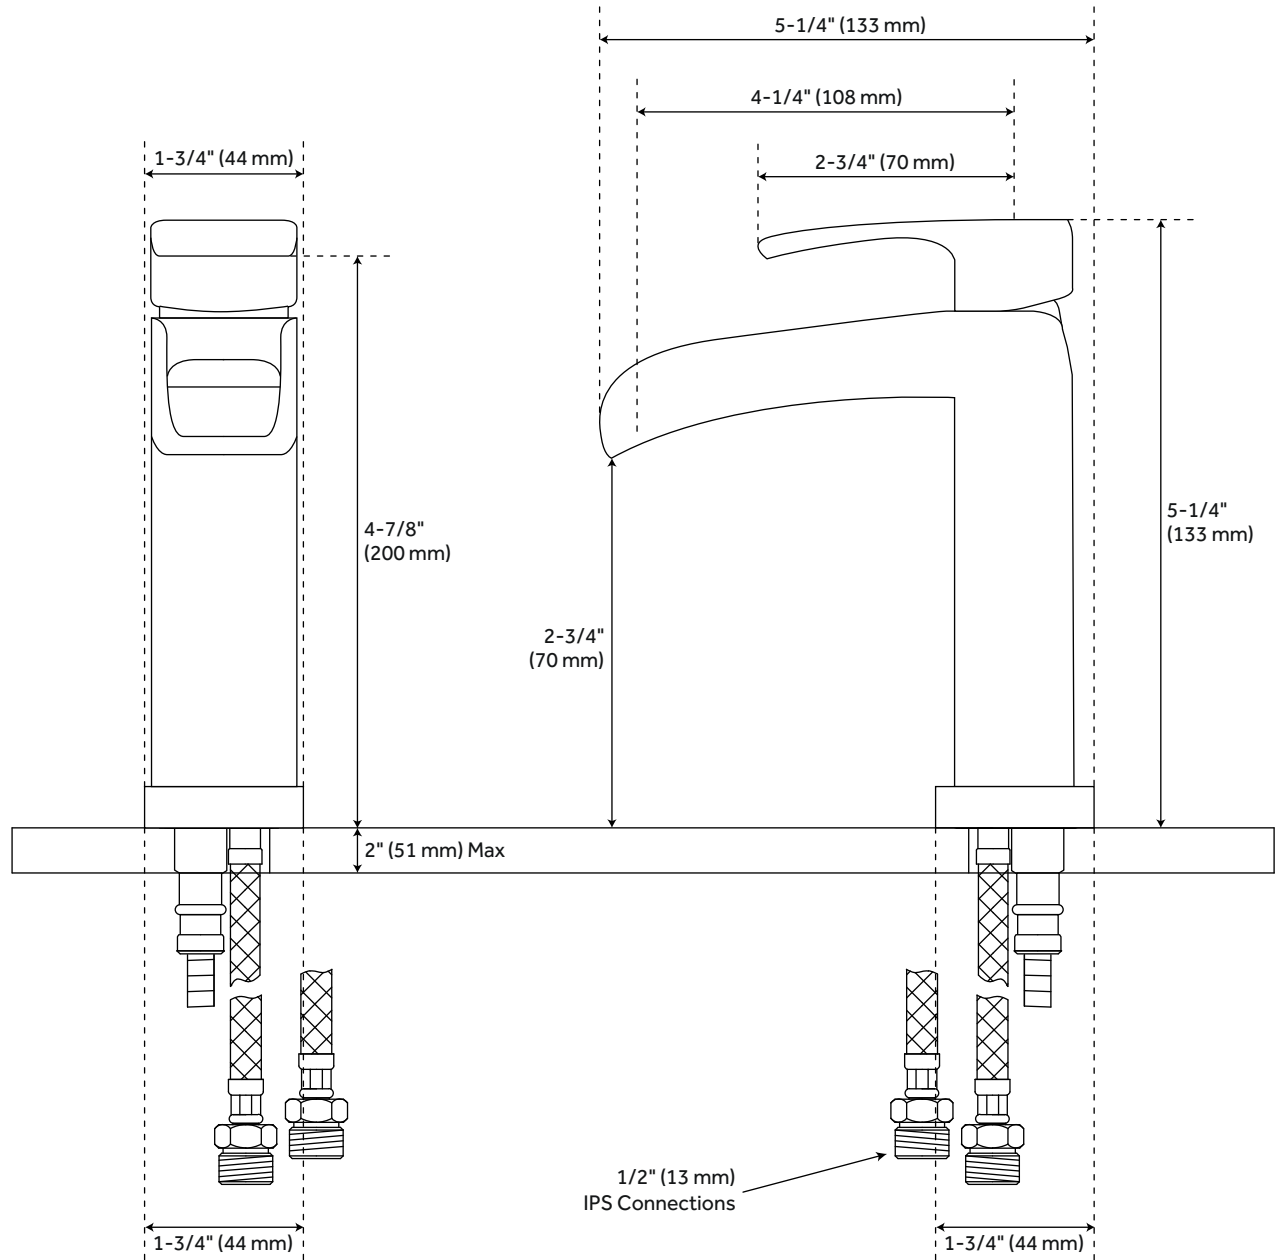

STEVENS WATERFALL SINGLE-HOLE BATHROOM FAUCET

SKU: 937002

Code: SH424883, SH424885

FEATURES

Installation Type: Single-Hole
Features: Waterfall
Design: Modern
Length: 1-3/4"
Width: 5-1/4"
Height: 5-1/4"
Faucet Centers: Single-Hole
Overflow Hole: true
Fits Drain Hole Size: 1-1/2"
Drain Included: Yes
Faucet Material: Brass
Handle Type: Lever
Handle Length: 2-3/4"
Base Plate Width: 1-3/4"
IPS: 3/8"
Flow Rate: 0.87 gpm (gallons per minute)
Kitchen Faucet Holes: 1
Max. Countertop Thickness: 1-3/8"
Height To Spout: 2-7/8"
Spout Reach: 4-1/4"
Handle Height: 4-7/8"
Ceramic Disc Cartridges: Yes
Hot and Cold Indicators: No

REVISED 3/17/2023

STEVENS WATERFALL SINGLE-HOLE BATHROOM FAUCET

SKU: 937002

Code: SH424883, SH424885

ADDITIONAL FEATURES

- Drain is compatible with sinks that have an overflow hole.

REVISED 3/17/2023

STEVENS WATERFALL SINGLE-HOLE BATHROOM FAUCET

SKU: 937002

All dimensions and specifications are nominal and may vary. Use actual products for accuracy in critical situations.