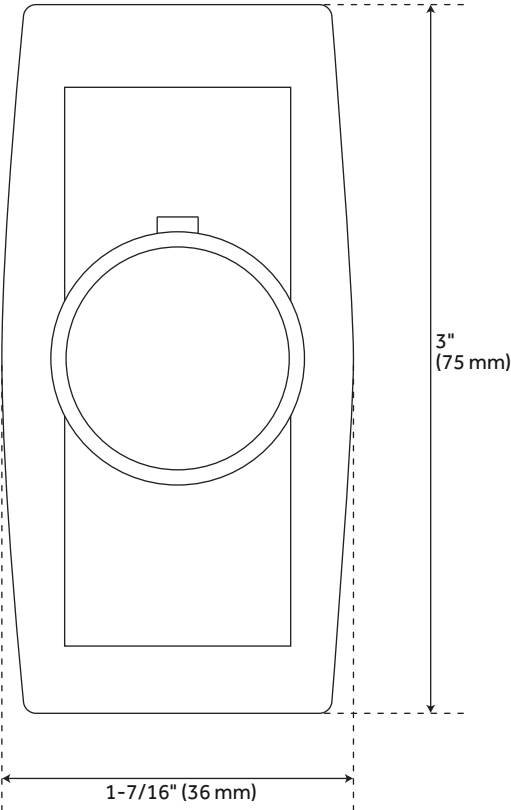

SOLID BRASS SHOWER CURTAIN ROD SWIVEL FLANGES

SKU: 937042

Code: SH466813, SH466814, SH466815, SH466817, SH466816

FEATURES

Material: Zinc

Length: 1-7/16"

Width: 3"

Height: 3"

Mounting Hardware Included: Yes

Installation Type: Wall Mount

REVISED 3/15/2023

SOLID BRASS SHOWER CURTAIN ROD SWIVEL FLANGES

SKU: 937042

Code: SH466813, SH466814, SH466815, SH466817, SH466816

ADDITIONAL FEATURES

- 3" L x 1-3/4" W x 2-1/4" H.
- Fits 1" OD shower rods.
- Includes mounting hardware.

REVISED 3/15/2023

SOLID BRASS SHOWER CURTAIN ROD SWIVEL FLANGES

SKU: 937042
SH555020

All dimensions and specifications are nominal and may vary. Use actual products for accuracy in critical situations.