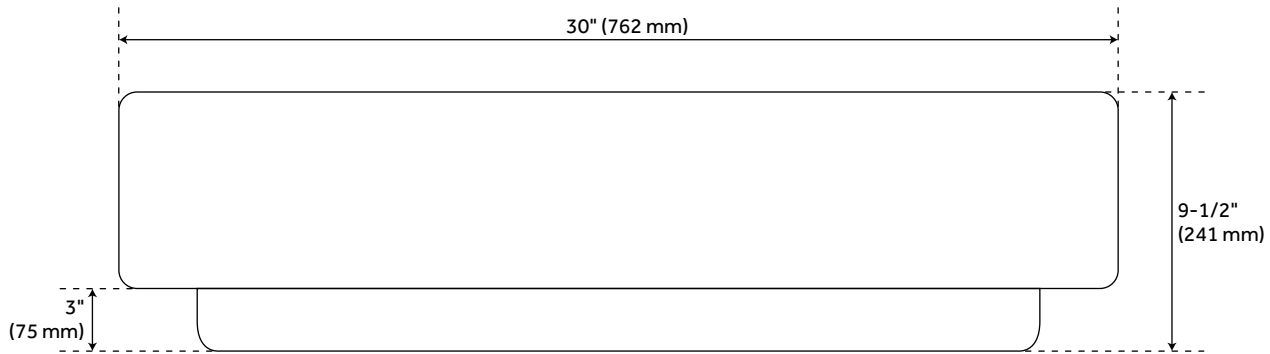

30" RAINA COPPER RETROFIT FARMHOUSE SINK

SKU: 937096

All dimensions and specifications are nominal and may vary. Use actual products for accuracy in critical situations.