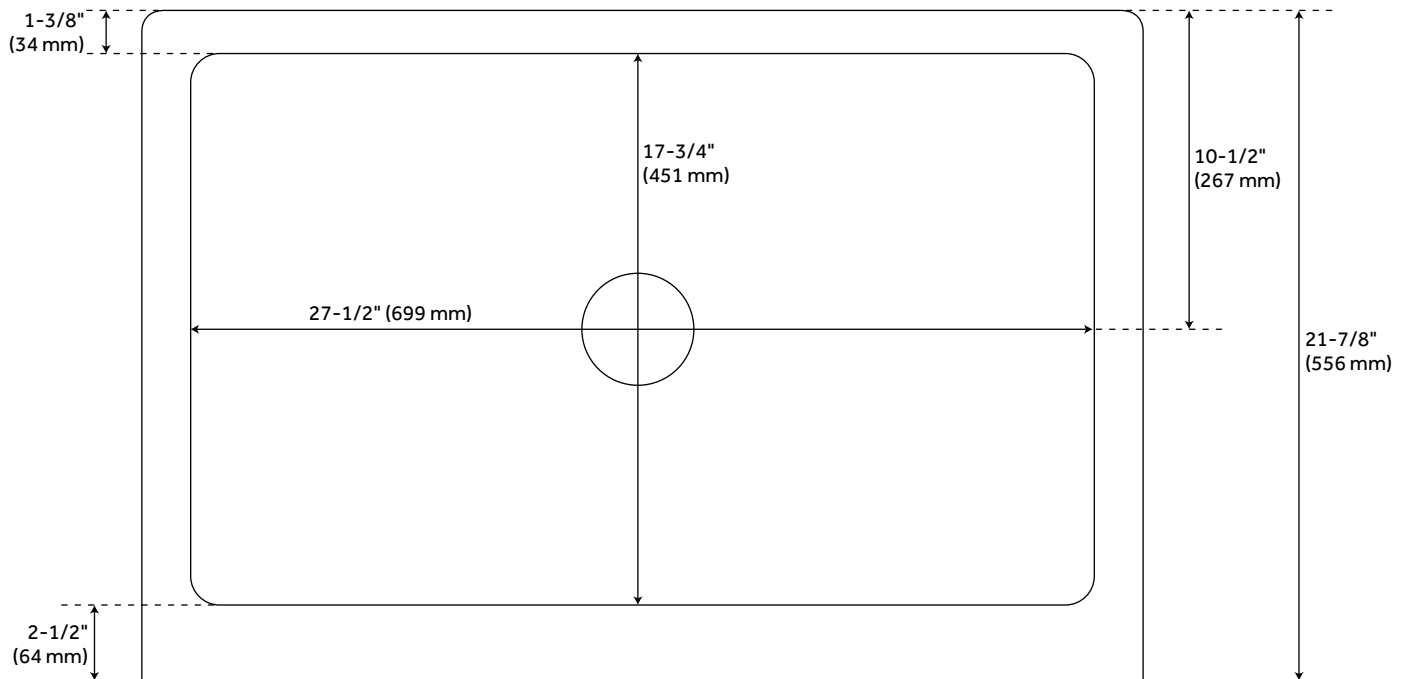

30" RAINA COPPER RETROFIT FARMHOUSE SINK

SKU: 937096

All dimensions and specifications are nominal and may vary. Use actual products for accuracy in critical situations.