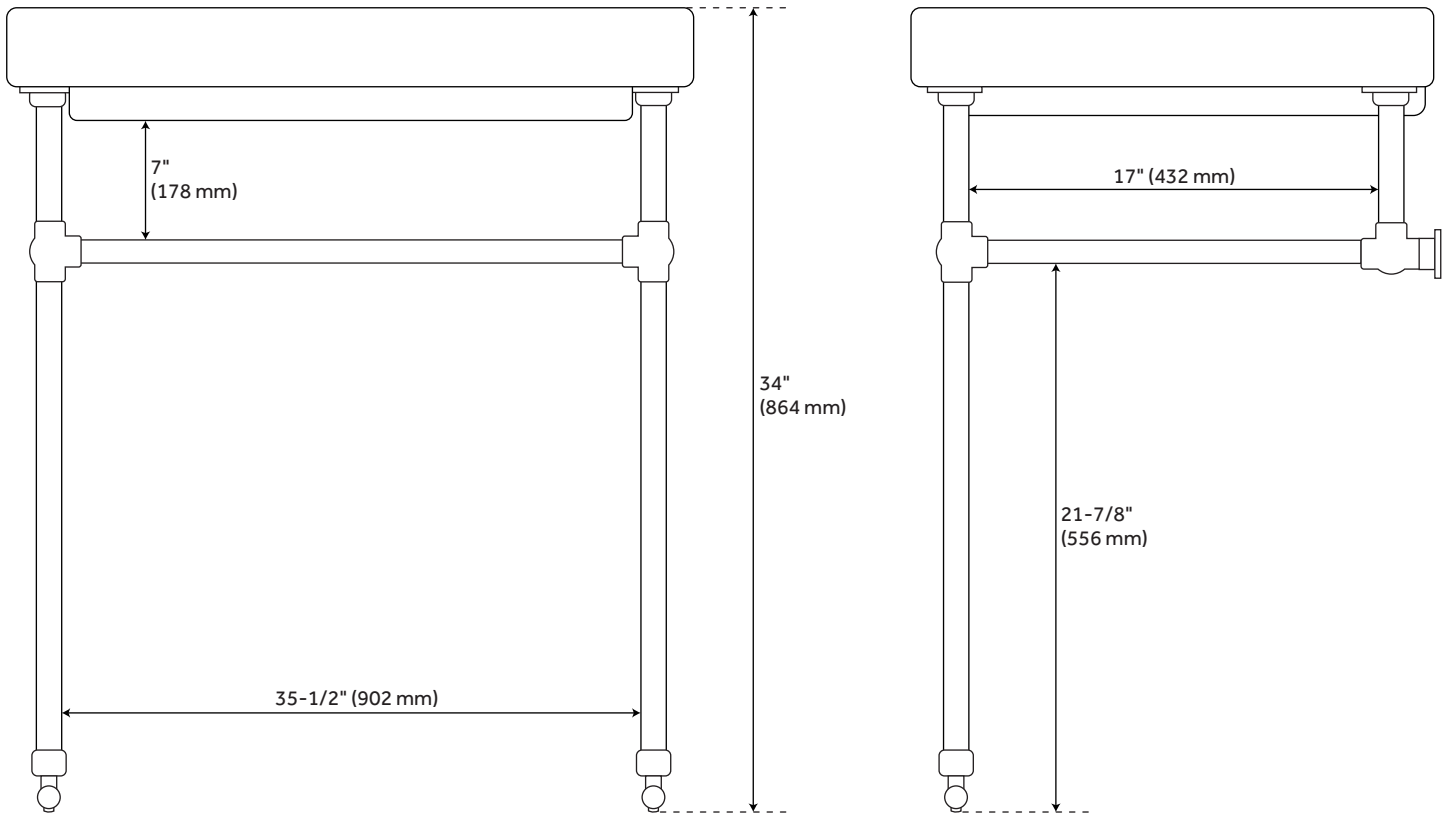

39" STODDERT PORCELAIN CONSOLE SINK WITH BRASS STAND

SKU: 937113

Code: SH425100, SH425101, SH425102

FEATURES

Length: 39-3/4"
Width: 19-1/4"
Height: 34"
Sink Shape: Rectangle
Sink Material Faceted: Porcelain
Number of Basins: 1
Sink Installation: Integral
Product Color: White
Faucet Centers: Single-Hole
Overflow Hole: true
Basin Length: 37-3/4"
Basin Width: 13-1/4"
Basin Depth: 4"
Water Depth To Overflow: 1-3/4"
Fits Drain Hole Size: 1-1/2"
Drain Included: Optional
Faucet Included: No
Stand Material: Brass

REVISED 3/31/2023

39" STODDERT PORCELAIN CONSOLE SINK WITH BRASS STAND

SKU: 937113

Code: SH425100, SH425101, SH425102

ADDITIONAL FEATURES

- 1" OD brass tubing.

REVISED 3/31/2023

39" STODDERT PORCELAIN CONSOLE SINK

SKU: 937113

All dimensions and specifications are nominal and may vary. Use actual products for accuracy in critical situations.

39" STODDERT PORCELAIN BRASS STAND

SKU: 937113

All dimensions and specifications are nominal and may vary. Use actual products for accuracy in critical situations.