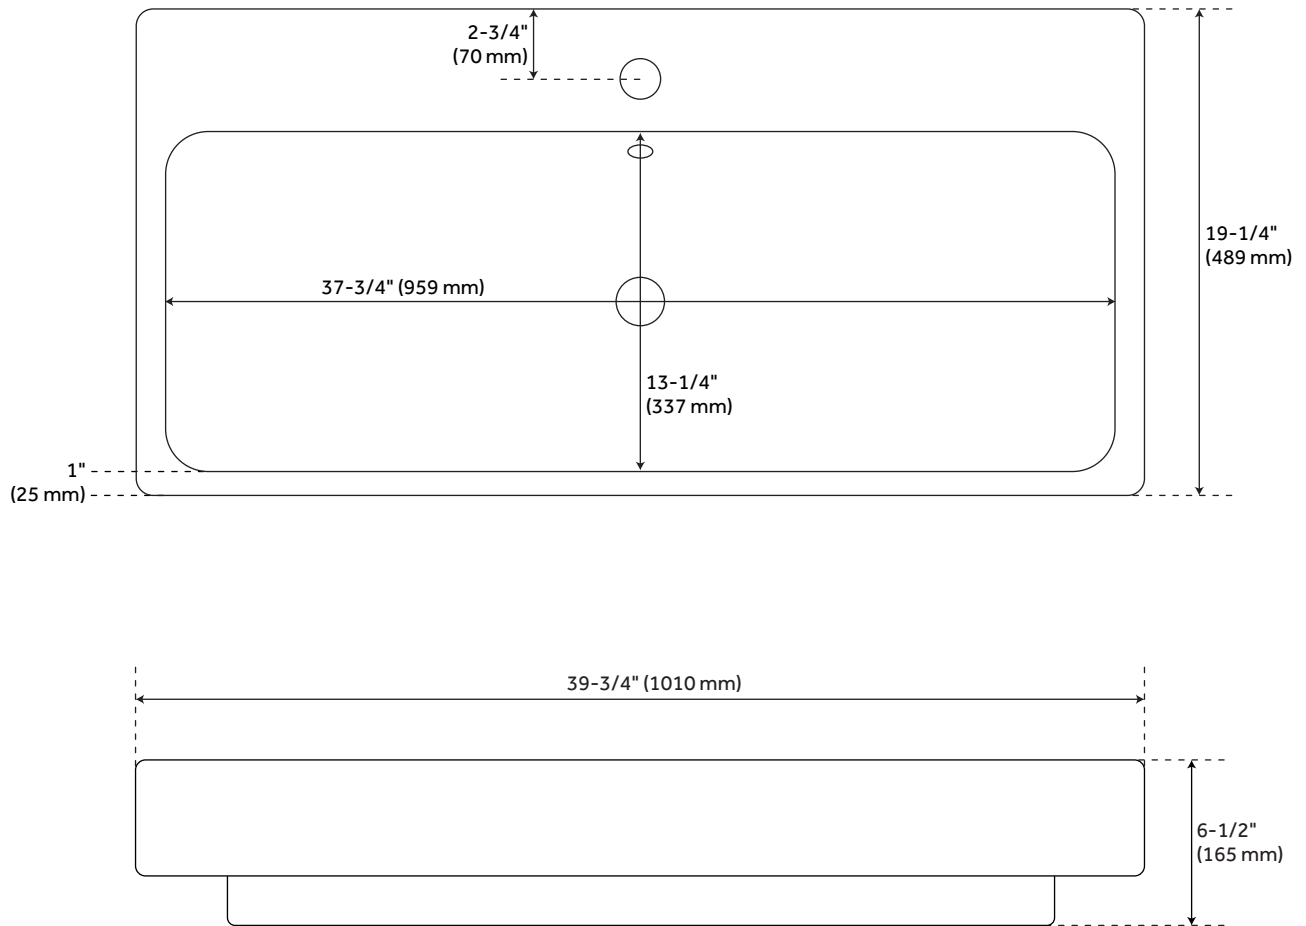

39" STODDERT PORCELAIN CONSOLE SINK WITH BRASS STAND

SKU: 937113

Code: SH425100, SH425101, SH425102

FEATURES

Length: 39-3/4"
Width: 19-1/4"
Height: 34"
Sink Shape: Rectangle
Sink Material Faceted: Porcelain
Number of Basins: 1
Sink Installation: Integral
Product Color: White
Faucet Centers: Single-Hole
Overflow Hole: true
Basin Length: 37-3/4"
Basin Width: 13-1/4"
Basin Depth: 4"
Water Depth To Overflow: 1-3/4"
Fits Drain Hole Size: 1-1/2"
Drain Included: Optional
Faucet Included: No
Stand Material: Brass

REVISED 3/31/2023

39" STODDERT PORCELAIN CONSOLE SINK WITH BRASS STAND

SKU: 937113

Code: SH425100, SH425101, SH425102

ADDITIONAL FEATURES

- 1" OD brass tubing.

REVISED 3/31/2023

39" STODDERT PORCELAIN CONSOLE SINK

SKU: 937113

All dimensions and specifications are nominal and may vary. Use actual products for accuracy in critical situations.

39" STODDERT PORCELAIN BRASS STAND

SKU: 937113

All dimensions and specifications are nominal and may vary. Use actual products for accuracy in critical situations.