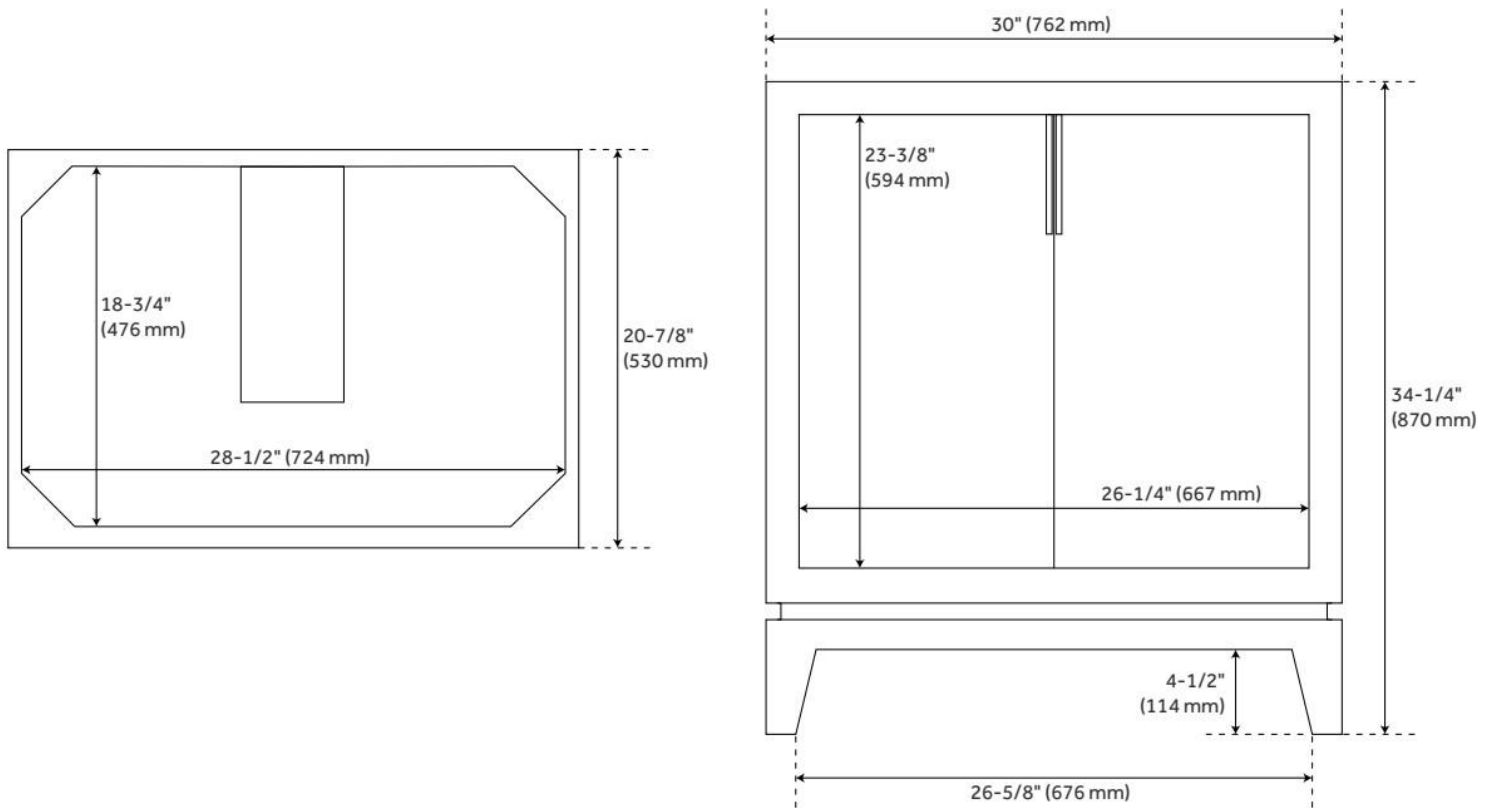

30" TALYN MAHOGANY VANITY FOR UNDERMOUNT SINK - LIGHT WALNUT

SKU: 937436

Code: SH449345, SH461114, SH461118, SH461119, SH461120, SH461113, SH461115

REVISED 8/5/2024