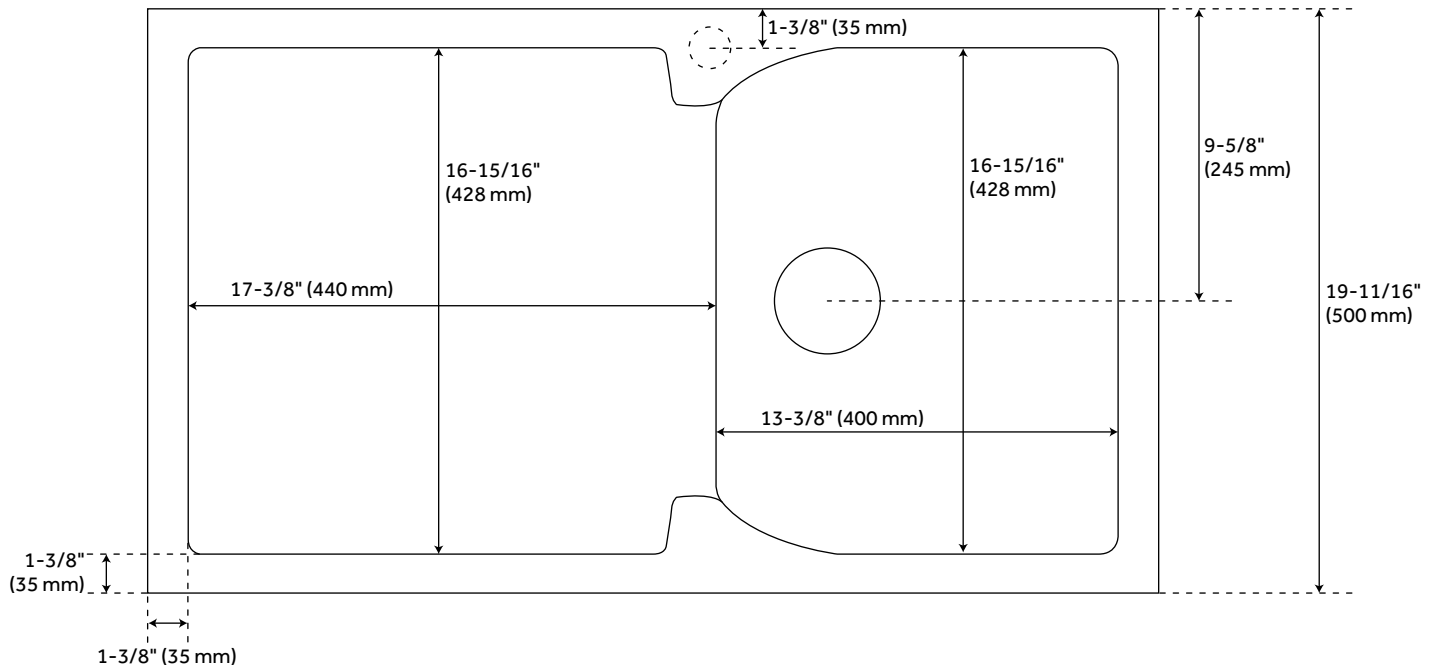

34" ALLARDT DROP-IN GRANITE COMPOSITE SINK WITH DRAINBOARD - CLOUD WHITE

SKU: 937686
Code: SH425906

FEATURES

Length: 33-3/4"
Width: 19-5/8"
Height: 8-3/4"
Mounting Hardware Included: Yes
Number of Basins: 1
Sink Installation: Drop-In
Product Color: Cloud White
Faucet Centers: No Faucet Hole
Basin Length: 13-1/4"
Basin Width: 16-3/4"
Rim Thickness: 1-3/8"
Fits Drain Hole Size: 3-1/2"
Interior Treatment: Smooth
Drain Included: Optional
Faucet Included: No
Sink Material: Granite
Basin Configuration: Single
Water Depth to Rim: 8-1/4"
Faucet Holes: No Faucet Hole
Reversible Mounting: Yes

REVISED 3/15/2023

34" ALLARDT DROP-IN GRANITE COMPOSITE SINK WITH DRAINBOARD - CLOUD WHITE

SKU: 937686
Code: SH425906

ADDITIONAL FEATURES

- Faucet hole can be drilled on site. Pre-marked hole location is on the underside of the sink rim for guidance. The hole can be drilled in the faucet deck to accommodate a single-hole faucet.
- See Installation Instructions for directions to drill faucet hole.
- Granite composite is 80% granite and 20% resin.
- It is recommended to have the sink at the job site before cutting cabinet or counter top.
- Made in Italy.

REVISED 3/15/2023

34" ALLARDT DROP-IN GRANITE COMPOSITE SINK WITH DRAINBOARD - CLOUD WHITE

SKU: 937686

All dimensions and specifications are nominal and may vary. Use actual products for accuracy in critical situations.