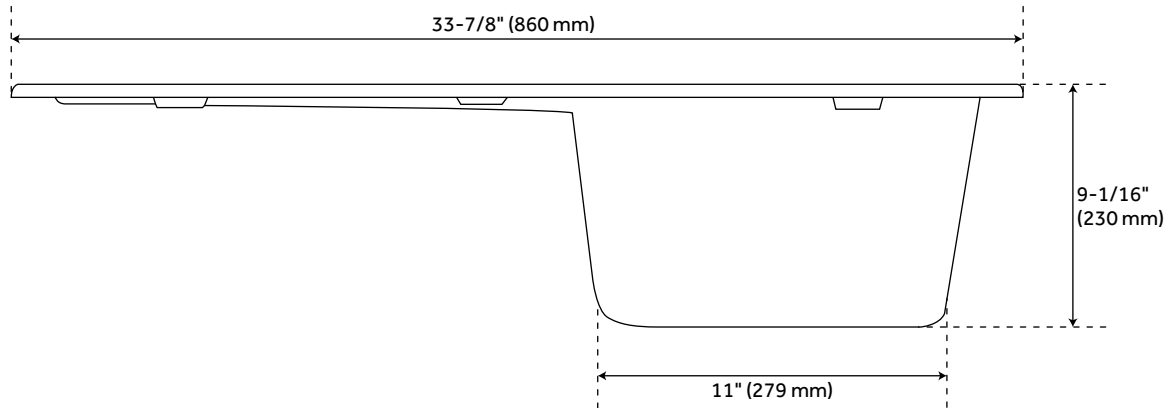

34" ALLARDT DROP-IN GRANITE COMPOSITE SINK WITH DRAINBOARD - CLOUD WHITE

SKU: 937686
Code: SH425906

FEATURES

Length: 33-3/4"
Width: 19-5/8"
Height: 8-3/4"
Mounting Hardware Included: Yes
Number of Basins: 1
Sink Installation: Drop-In
Product Color: Cloud White
Faucet Centers: No Faucet Hole
Basin Length: 13-1/4"
Basin Width: 16-3/4"
Rim Thickness: 1-3/8"
Fits Drain Hole Size: 3-1/2"
Interior Treatment: Smooth
Drain Included: Optional
Faucet Included: No
Sink Material: Granite
Basin Configuration: Single
Water Depth to Rim: 8-1/4"
Faucet Holes: No Faucet Hole
Reversible Mounting: Yes

REVISED 3/15/2023

34" ALLARDT DROP-IN GRANITE COMPOSITE SINK WITH DRAINBOARD - CLOUD WHITE

SKU: 937686
Code: SH425906

ADDITIONAL FEATURES

- Faucet hole can be drilled on site. Pre-marked hole location is on the underside of the sink rim for guidance. The hole can be drilled in the faucet deck to accommodate a single-hole faucet.
- See Installation Instructions for directions to drill faucet hole.
- Granite composite is 80% granite and 20% resin.
- It is recommended to have the sink at the job site before cutting cabinet or counter top.
- Made in Italy.

REVISED 3/15/2023

34" ALLARDT DROP-IN GRANITE COMPOSITE SINK WITH DRAINBOARD - CLOUD WHITE

SKU: 937686

All dimensions and specifications are nominal and may vary. Use actual products for accuracy in critical situations.