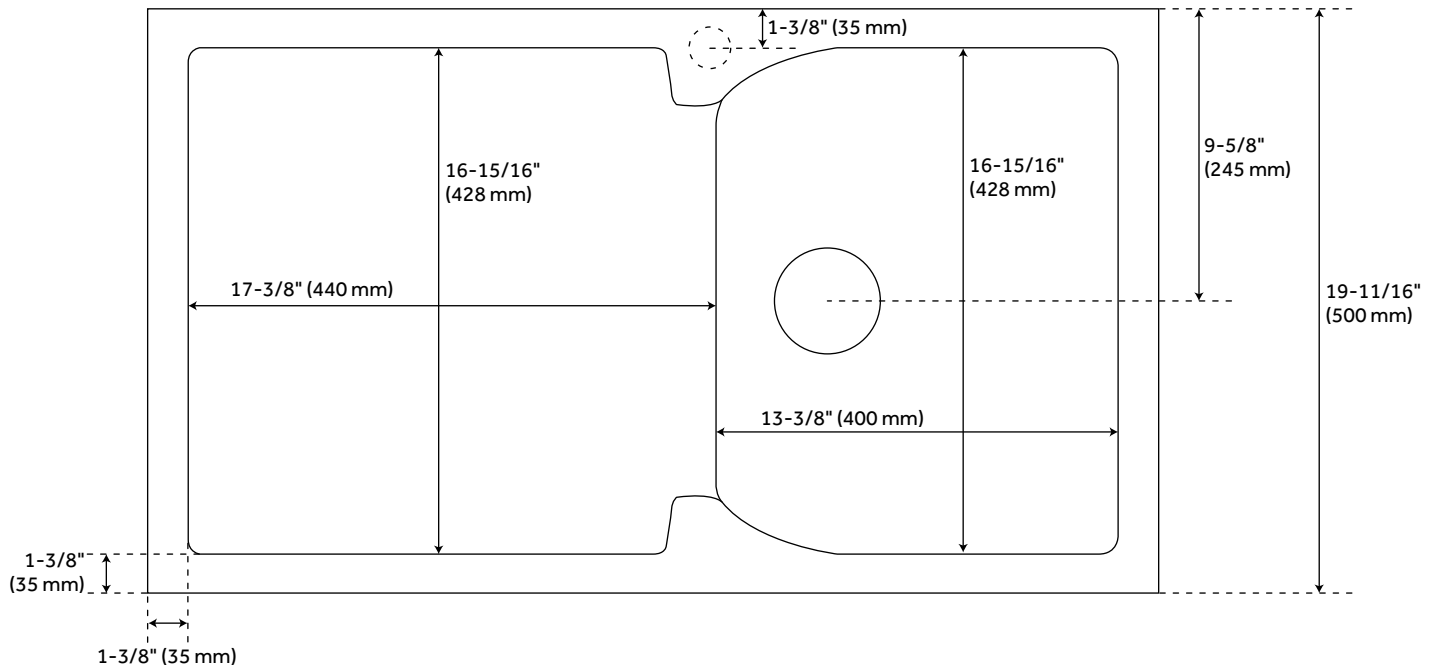

34" ALLARDT DROP-IN GRANITE COMPOSITE SINK WITH DRAINBOARD - BLACK

SKU: 937687
Code: SH425907

FEATURES

Length: 33-3/4"
Width: 19-5/8"
Height: 8-3/4"
Mounting Hardware Included: Yes
Number of Basins: 1
Sink Installation: Drop-In
Product Color: Black
Faucet Centers: No Faucet Hole
Basin Length: 13-1/4"
Basin Width: 16-3/4"
Rim Thickness: 1-3/8"
Fits Drain Hole Size: 3-1/2"
Interior Treatment: Smooth
Drain Included: Optional
Faucet Included: No
Sink Material: Granite
Basin Configuration: Single
Water Depth to Rim: 8-1/4"
Faucet Holes: No Faucet Hole
Reversible Mounting: Yes

REVISED 3/15/2023

34" ALLARDT DROP-IN GRANITE COMPOSITE SINK WITH DRAINBOARD - BLACK

SKU: 937687
Code: SH425907

ADDITIONAL FEATURES

- Faucet hole can be drilled on site. Pre-marked hole location is on the underside of the sink rim for guidance. The hole can be drilled in the faucet deck to accommodate a single-hole faucet.
- See Installation Instructions for directions to drill faucet hole.
- Granite composite is 80% granite and 20% resin.
- It is recommended to have the sink at the job site before cutting cabinet or counter top.
- Made in Italy.

REVISED 3/15/2023

34" ALLARDT DROP-IN GRANITE COMPOSITE SINK WITH DRAINBOARD - BLACK

SKU: 937687

All dimensions and specifications are nominal and may vary. Use actual products for accuracy in critical situations.