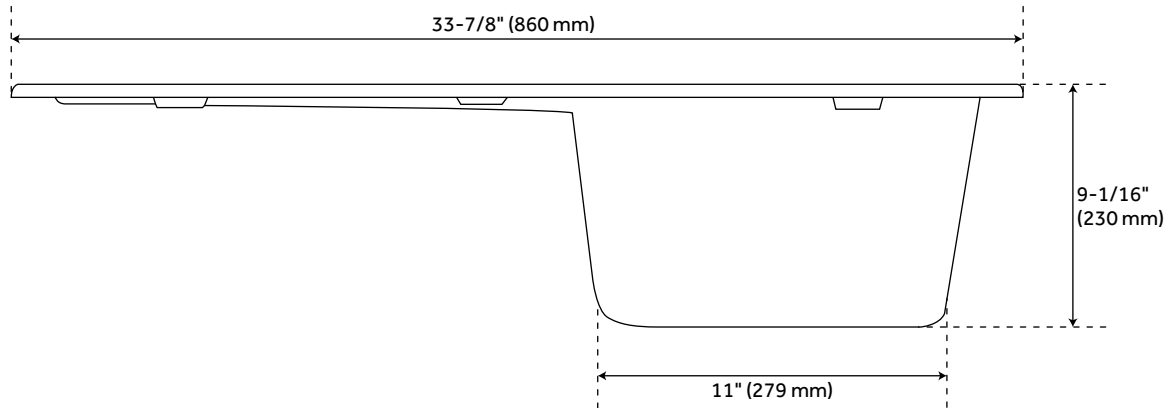

34" ALLARDT DROP-IN GRANITE COMPOSITE SINK WITH DRAINBOARD - BLACK

SKU: 937687
Code: SH425907

FEATURES

Length: 33-3/4"
Width: 19-5/8"
Height: 8-3/4"
Mounting Hardware Included: Yes
Number of Basins: 1
Sink Installation: Drop-In
Product Color: Black
Faucet Centers: No Faucet Hole
Basin Length: 13-1/4"
Basin Width: 16-3/4"
Rim Thickness: 1-3/8"
Fits Drain Hole Size: 3-1/2"
Interior Treatment: Smooth
Drain Included: Optional
Faucet Included: No
Sink Material: Granite
Basin Configuration: Single
Water Depth to Rim: 8-1/4"
Faucet Holes: No Faucet Hole
Reversible Mounting: Yes

REVISED 3/15/2023

34" ALLARDT DROP-IN GRANITE COMPOSITE SINK WITH DRAINBOARD - BLACK

SKU: 937687
Code: SH425907

ADDITIONAL FEATURES

- Faucet hole can be drilled on site. Pre-marked hole location is on the underside of the sink rim for guidance. The hole can be drilled in the faucet deck to accommodate a single-hole faucet.
- See Installation Instructions for directions to drill faucet hole.
- Granite composite is 80% granite and 20% resin.
- It is recommended to have the sink at the job site before cutting cabinet or counter top.
- Made in Italy.

REVISED 3/15/2023

34" ALLARDT DROP-IN GRANITE COMPOSITE SINK WITH DRAINBOARD - BLACK

SKU: 937687

All dimensions and specifications are nominal and may vary. Use actual products for accuracy in critical situations.