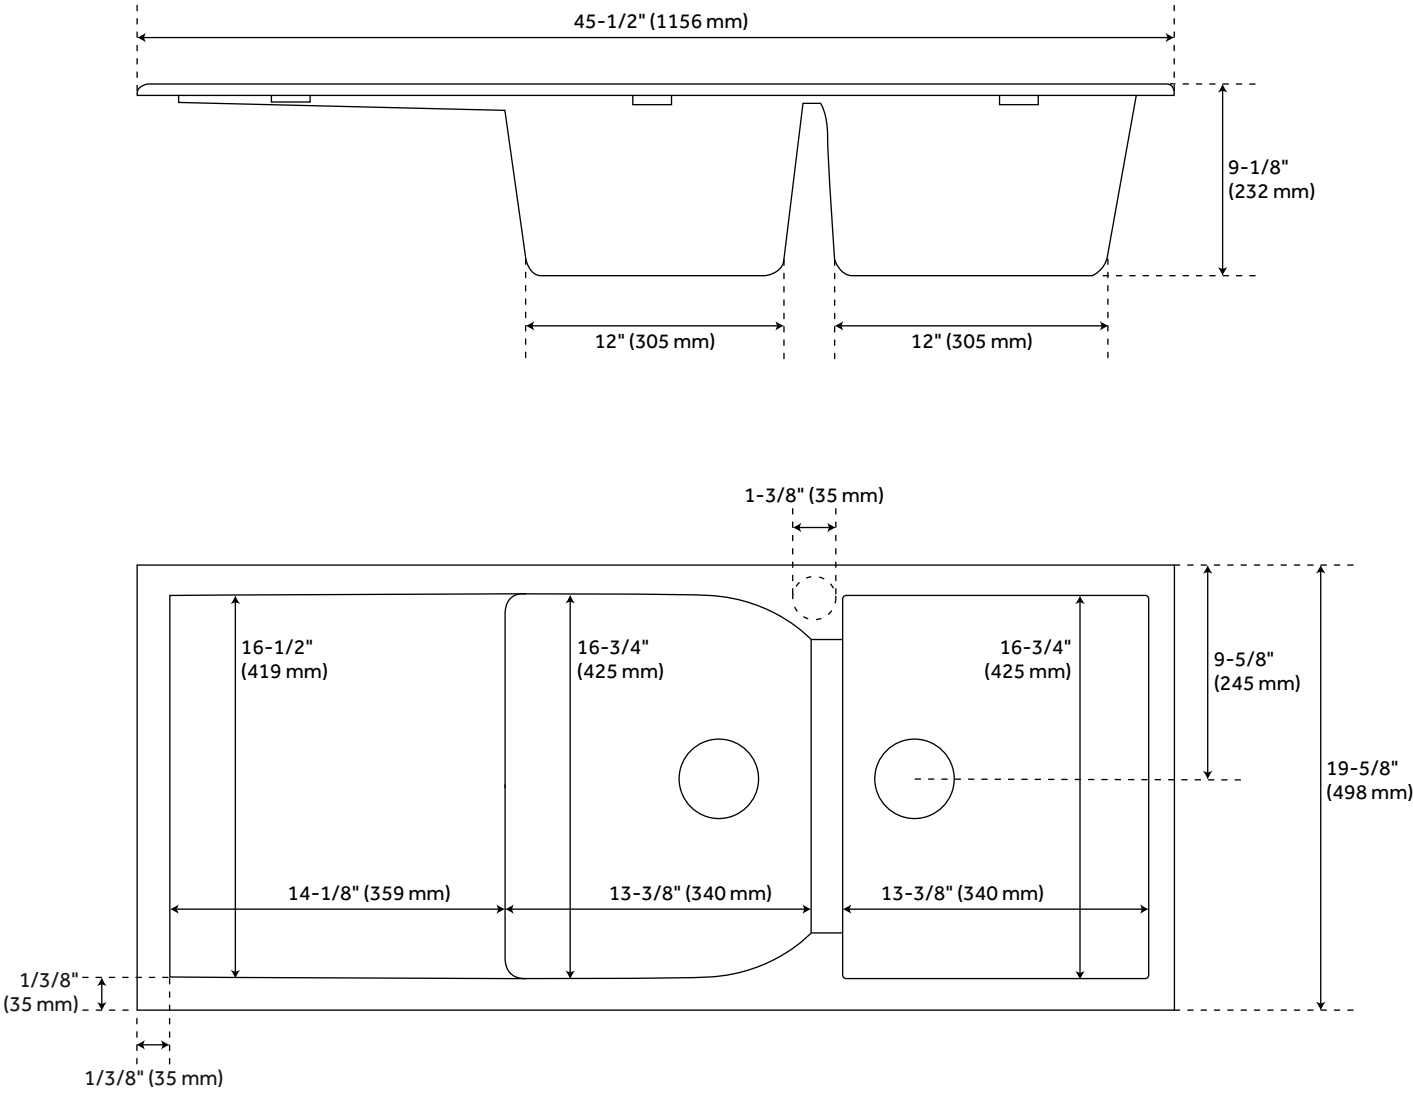

46" TANSI DOUBLE-BOWL DROP-IN SINK WITH DRAIN BOARD - CLOUD WHITE

SKU: 937689
Code: SH425909

FEATURES

Length: 45-1/2"
Width: 19-5/8"
Height: 9-1/8"
Mounting Hardware Included: Yes
Number of Basins: 2
Sink Installation: Drop-In
Product Color: Cloud White
Faucet Centers: No Faucet Hole
Basin Length: 13-3/8"
Basin Width: 16-3/4"
Rim Thickness: 1-3/8"
Fits Drain Hole Size: 3-1/2"
Interior Treatment: Smooth
Drain Included: Optional
Faucet Included: No
Sink Material: Granite
Basin Configuration: 50/50
Water Depth to Rim: 8-5/8"
Faucet Holes: No Faucet Hole
Reversible Mounting: Yes

REVISED 3/15/2023

46" TANSI DOUBLE-BOWL DROP-IN SINK WITH DRAIN BOARD - CLOUD WHITE

SKU: 937689

Code: SH425909

ADDITIONAL FEATURES

- Faucet hole can be drilled on site. Pre-marked hole location is on the underside of the sink rim for guidance. The hole can be drilled in the faucet deck to accommodate a single-hole faucet.
- See Installation Instructions for directions to drill faucet hole.
- Granite composite is 80% granite and 20% resin.
- It is recommended to have the sink at the job site before cutting cabinet or counter top.
- Made in Italy.

REVISED 3/15/2023

46" TANSI DOUBLE-BOWL DROP-IN SINK WITH DRAIN BOARD - CLOUD WHITE

SKU: 937689

All dimensions and specifications are nominal and may vary. Use actual products for accuracy in critical situations.