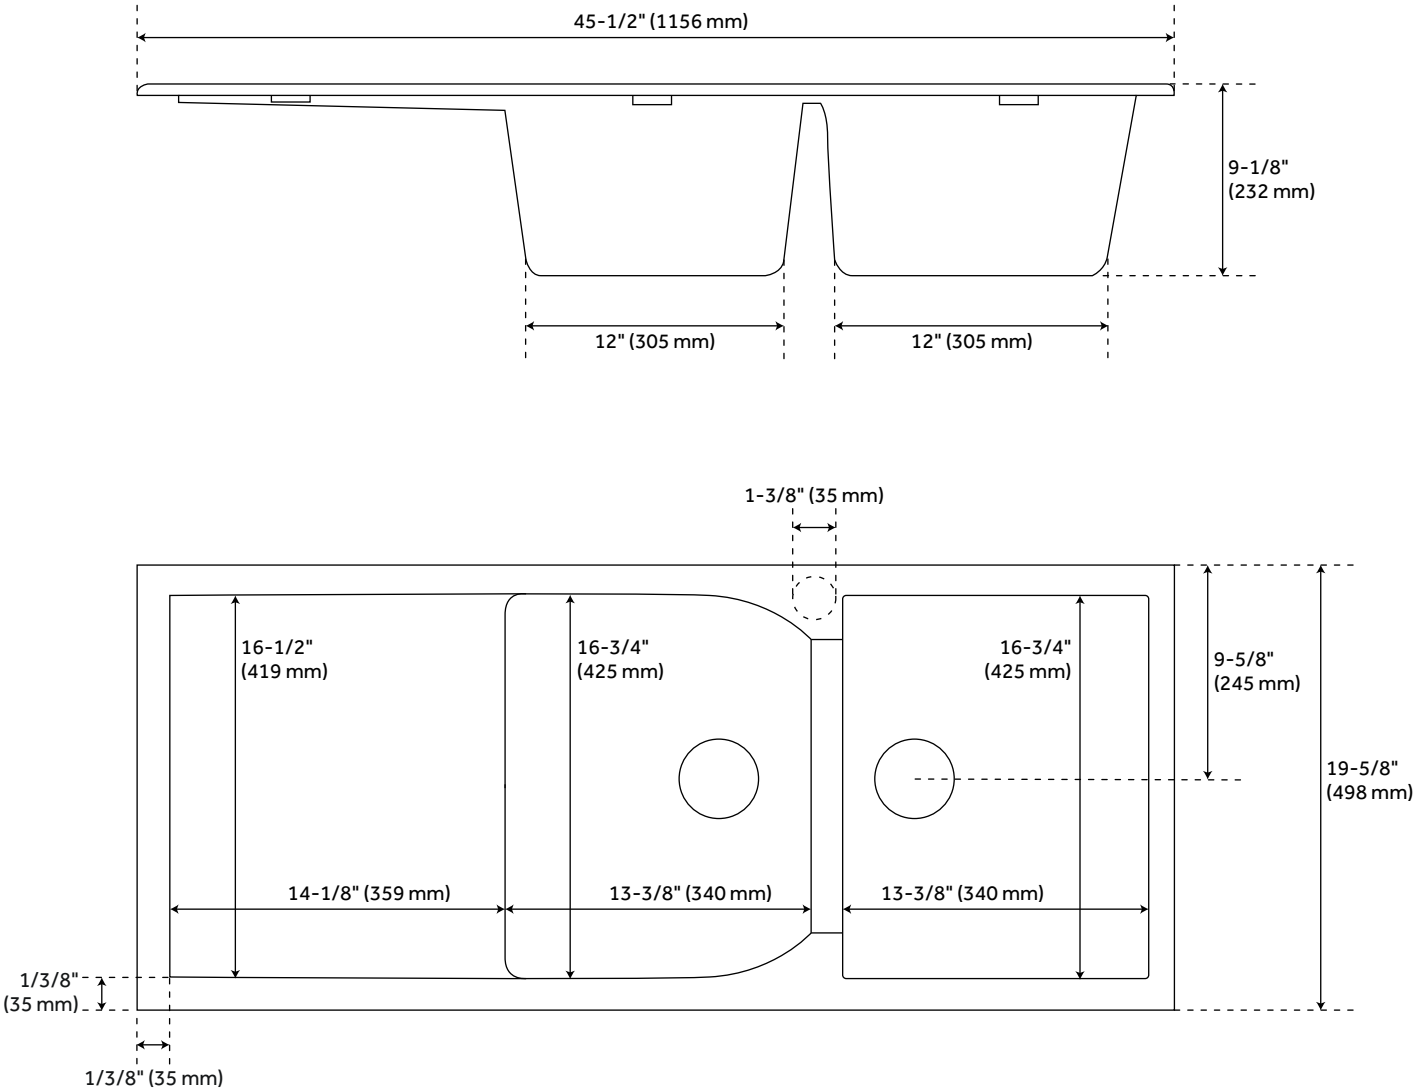

46" TANSI DOUBLE-BOWL DROP-IN SINK WITH DRAIN BOARD - BLACK

SKU: 937690
Code: SH425910

FEATURES

Length: 45-1/2"
Width: 19-5/8"
Height: 9-1/8"
Mounting Hardware Included: Yes
Number of Basins: 2
Sink Installation: Drop-In
Product Color: Black
Faucet Centers: No Faucet Hole
Basin Length: 13-3/8"
Basin Width: 16-3/4"
Rim Thickness: 1-3/8"
Fits Drain Hole Size: 3-1/2"
Interior Treatment: Smooth
Drain Included: Optional
Faucet Included: No
Sink Material: Granite
Basin Configuration: 50/50
Water Depth to Rim: 8-5/8"
Faucet Holes: No Faucet Hole
Reversible Mounting: Yes

REVISED 3/15/2023

46" TANSI DOUBLE-BOWL DROP-IN SINK WITH DRAIN BOARD - BLACK

SKU: 937690
Code: SH425910

ADDITIONAL FEATURES

- Faucet hole can be drilled on site. Pre-marked hole location is on the underside of the sink rim for guidance. The hole can be drilled in the faucet deck to accommodate a single-hole faucet.
- See Installation Instructions for directions to drill faucet hole.
- Granite composite is 80% granite and 20% resin.
- It is recommended to have the sink at the job site before cutting cabinet or counter top.
- Made in Italy.

REVISED 3/15/2023

46" TANSI DOUBLE-BOWL DROP-IN SINK WITH DRAIN BOARD - BLACK

SKU: 937690

All dimensions and specifications are nominal and may vary. Use actual products for accuracy in critical situations.