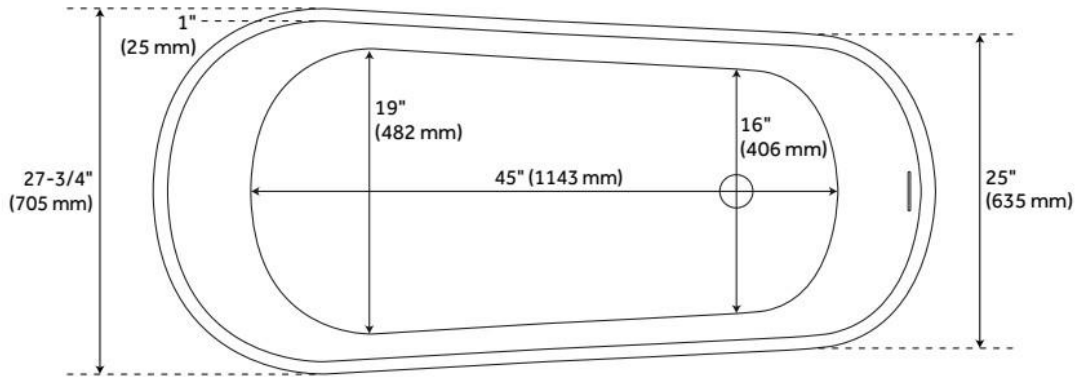

60" SHEBA SOLID SURFACE FREESTANDING TUB - MATTE FINISH

SKU: 937802-60

Code: SH425986

REVISED 11/18/2024