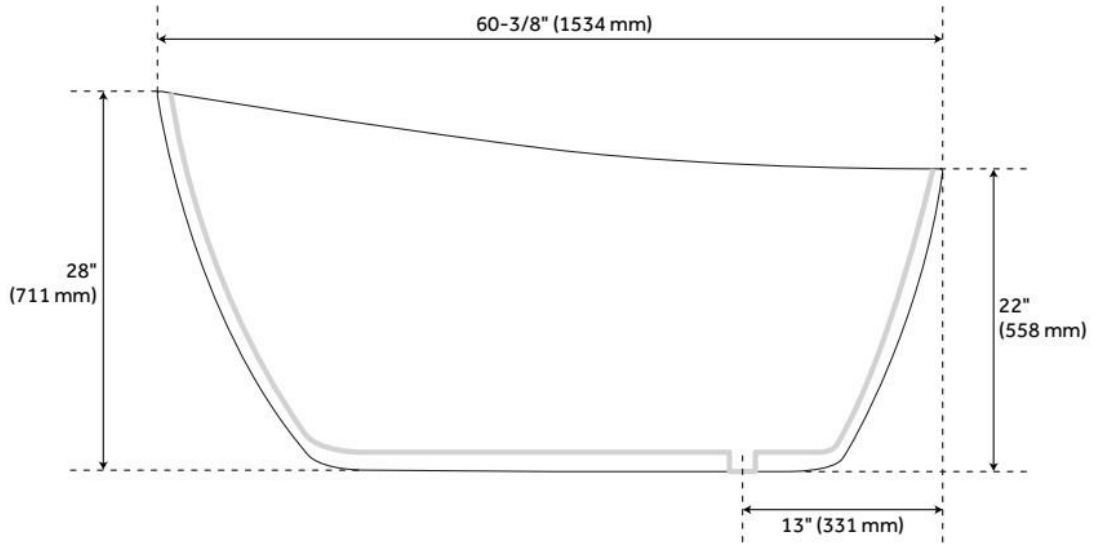

60" SHEBA SOLID SURFACE FREESTANDING TUB - MATTE FINISH

SKU: 937802-60

Code: SH425986

REVISED 11/18/2024