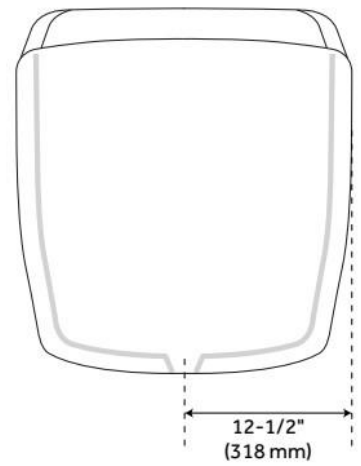

60" SHEBA SOLID SURFACE FREESTANDING TUB - MATTE FINISH

SKU: 937802-60

Code: SH425986

REVISED 11/18/2024