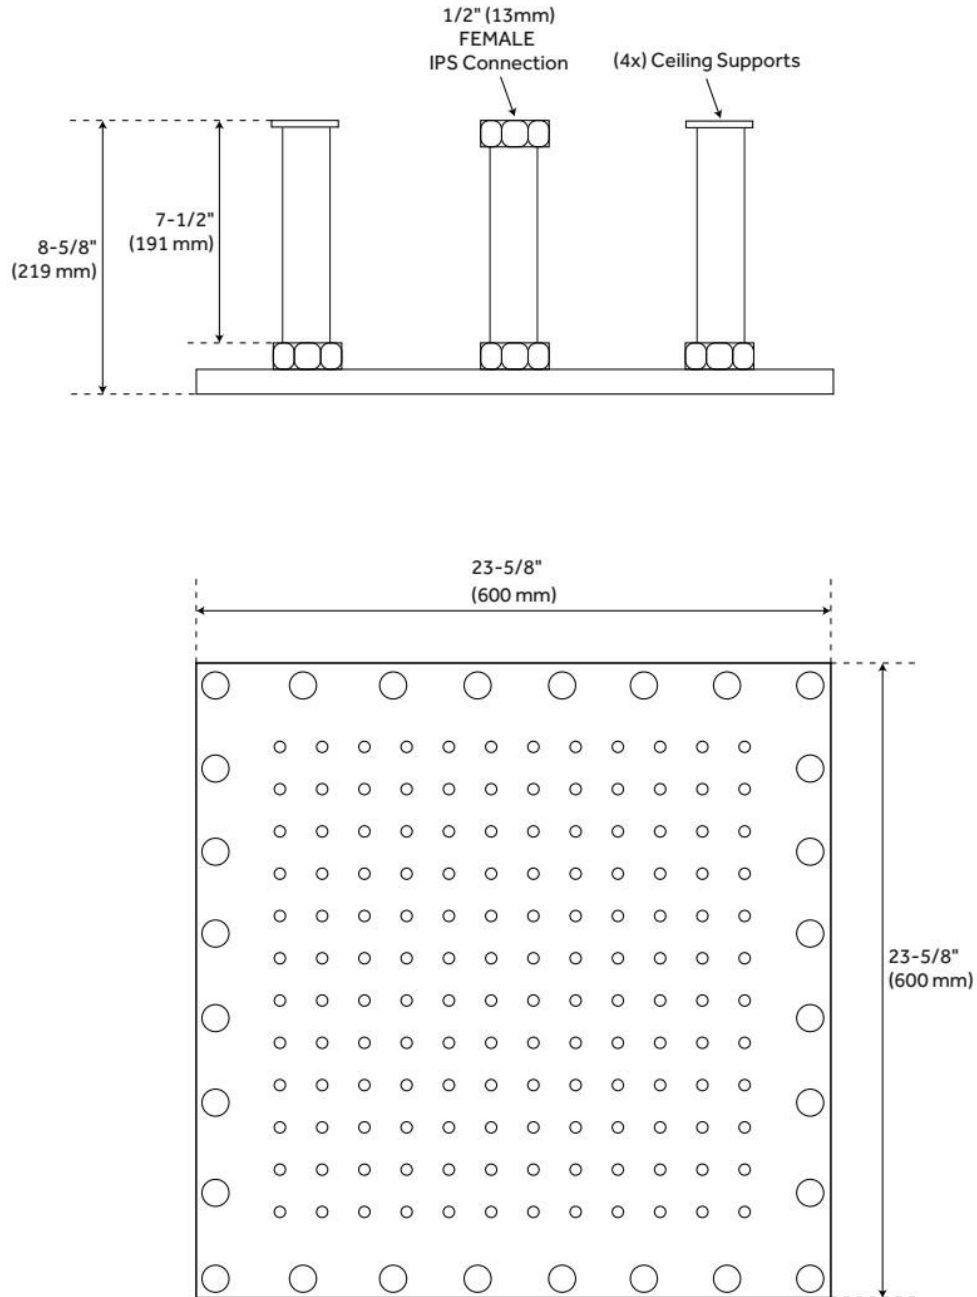

# OVERSIZED SQUARE STAINLESS STEEL SHOWER HEAD

SKU: 937841

Code: SH425997, SH425998

## ADDITIONAL FEATURES

- Minimum 45 psi operating pressure required for optimal performance.
- 23-5/8" shower head weighs 22 lbs.

REVISED 6/13/2024

# OVERSIZED SQUARE STAINLESS STEEL SHOWER HEAD

SKU: 937841

Code: SH425997, SH425998

REVISED 6/13/2024