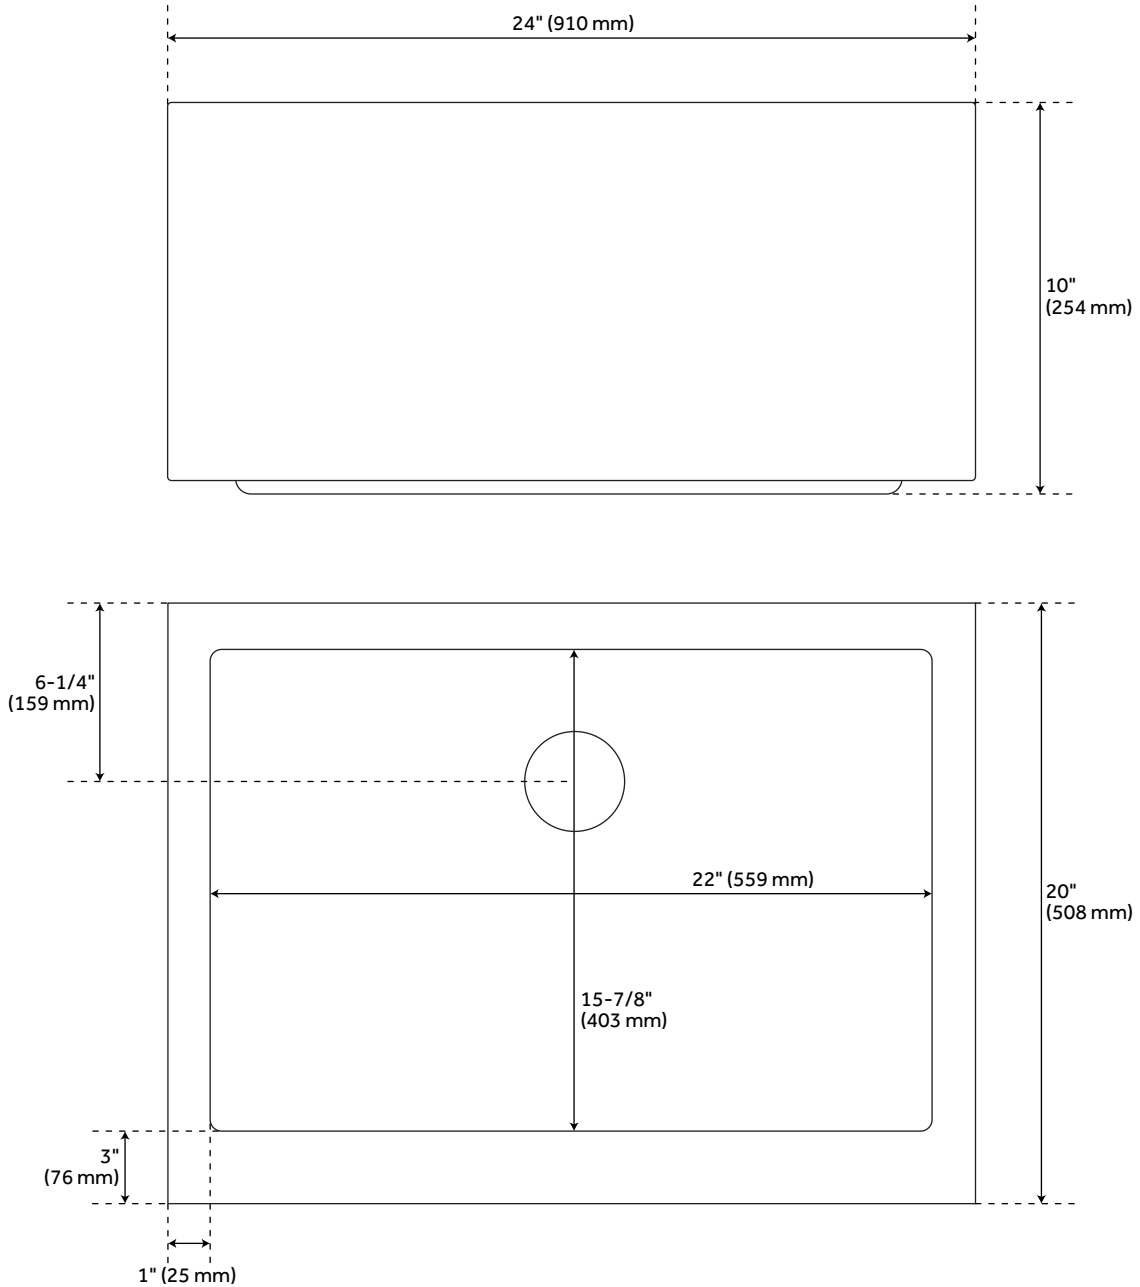

## FEATURES

Material: Stainless Steel  
Length: 24"  
Width: 20"  
Height: 10"  
Number of Basins: 1  
Sink Installation: Farmhouse  
Product Color: Stainless Steel  
Faucet Centers: No Faucet Hole  
Basin Length: 22"  
Basin Width: 15-7/8"  
Fits Drain Hole Size: 3-1/2"  
Exterior Treatment: Smooth  
Interior Treatment: Smooth  
Metal Gauge/Thickness: 16 Gauge  
Drain Included: Optional  
Faucet Included: No  
Sink Material: Stainless Steel  
Basin Configuration: Single  
Shape: Rectangle  
Apron Design: Flat  
Water Depth to Rim: 9-3/4"  
Apron Front Rim Thickness: 3"  
Faucet Holes: No Faucet Hole

# 24" HAZELTON STAINLESS STEEL FARMHOUSE SINK

SKU: 938342

Code: SH478431

## ADDITIONAL FEATURES

- Made of 16-gauge, 304-grade stainless steel.
- Handcrafted with matte finish.
- Apron height: 9"

REVISED 3/31/2023

# 24" HAZELTON STAINLESS STEEL FARMHOUSE SINK

SKU: 938342  
SH229027SS

All dimensions and specifications are nominal and may vary. Use actual products for accuracy in critical situations.