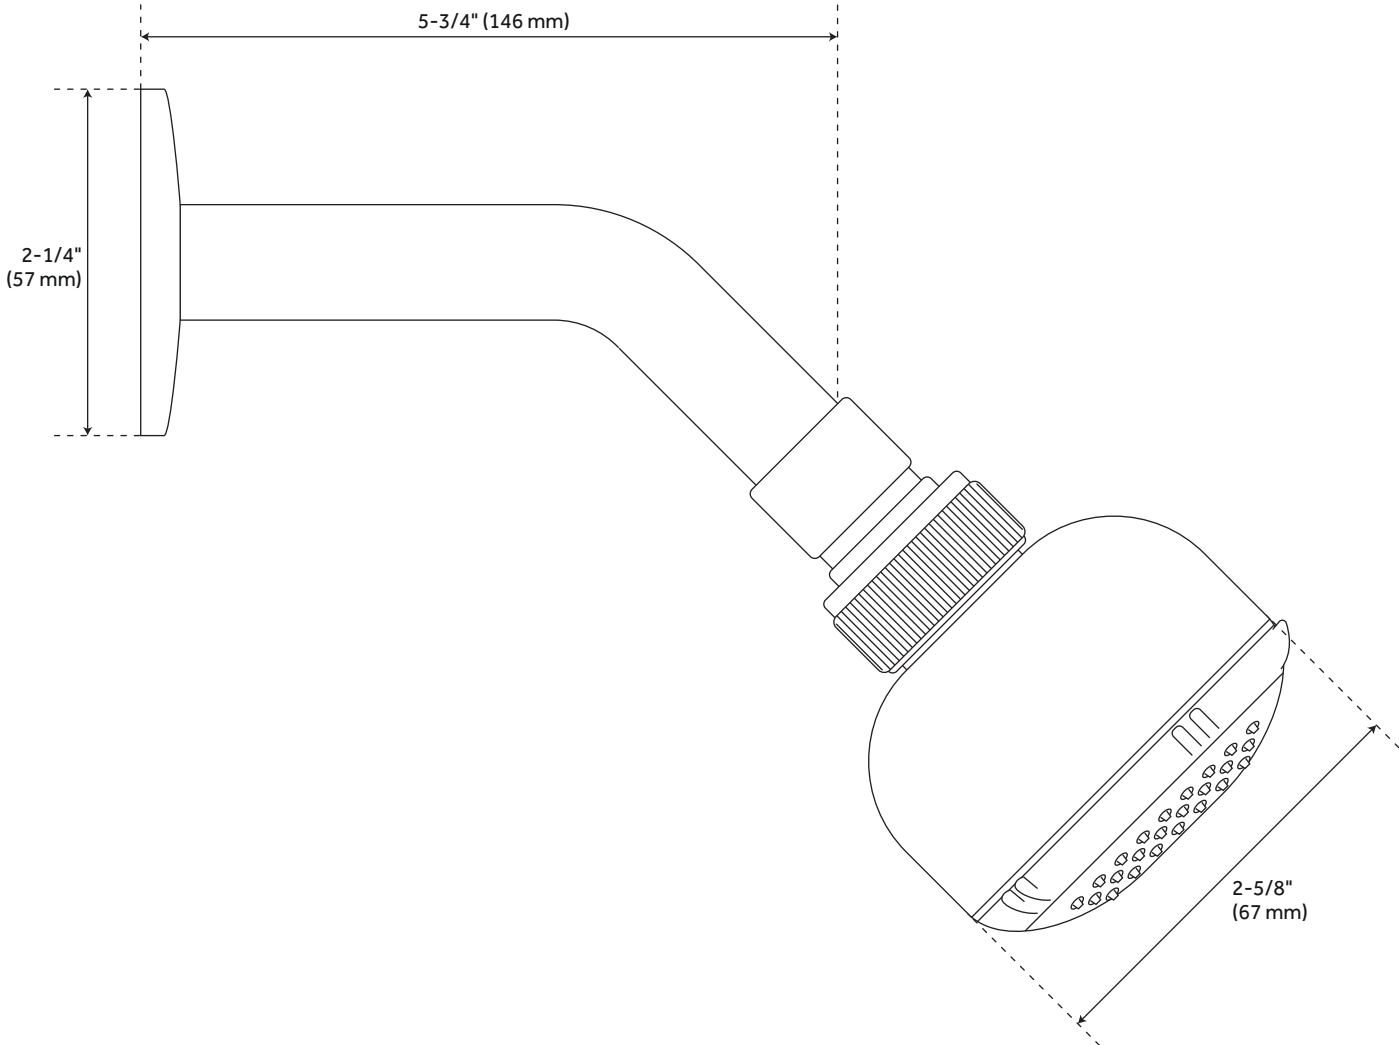

GLENLEY SOLID BRASS SHOWER HEAD WITH STANDARD ARM

SKU: 938359

All dimensions and specifications are nominal and may vary. Use actual products for accuracy in critical situations.