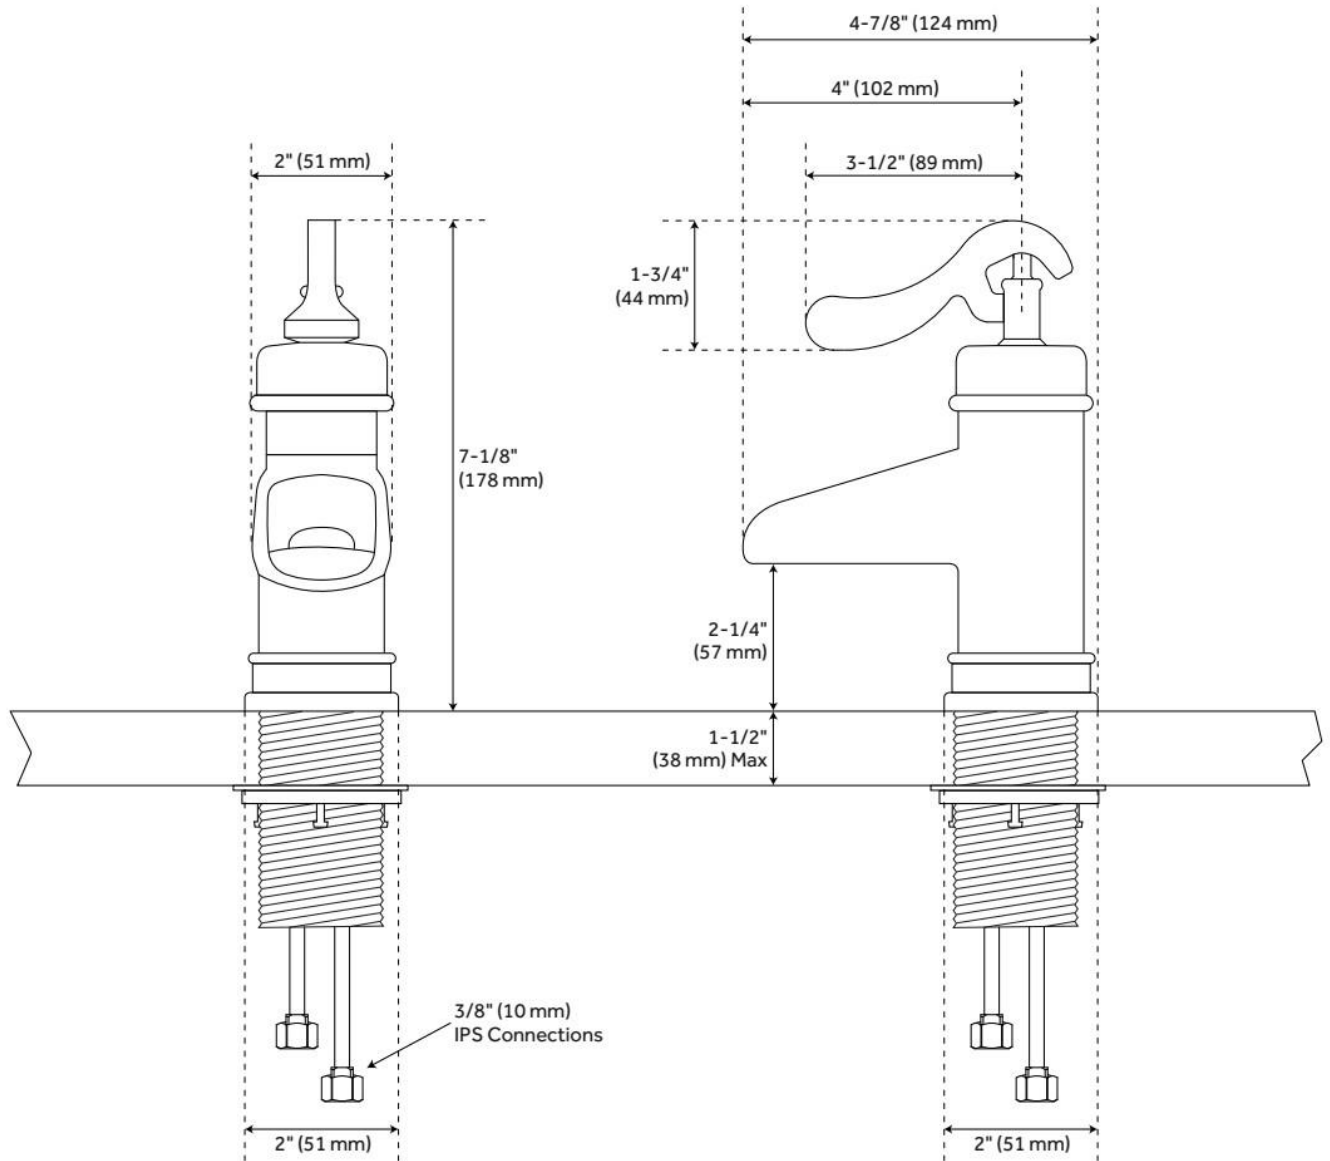

MELTON SINGLE-HOLE WATERFALL FAUCET

SKU: 938542

Code: SH426804, SH426806, SH426802

FEATURES

Material: Metal construction for strength and durability

Installation Type: Single-Hole

Flow Rate: 1.2 gpm (4.5 L/min) @ 60 psi

Cartridge Type: Ceramic Disc

Swivel Spout: No

Drain Type: Metal push-pop with overflow

NSF/ANSI 372, NSF/ANSI 61, NSF/ANSI/CAN 61, LISTED ID: SH449041*, SH439073PN, SH439073BG, SH439072BN, SH439072CP, SH439072ORB, SH439072PN, SH439072PB, SH439072BG, SH439072MB, SH439073BN

ADDITIONAL FEATURES

- Drain is compatible with sinks that have an overflow hole.

REVISED 5/15/2024

MELTON SINGLE-HOLE WATERFALL FAUCET

SKU: 938542

Code: SH426804, SH426806, SH426802

REVISED 5/15/2024

MELTON SINGLE-HOLE WATERFALL FAUCET