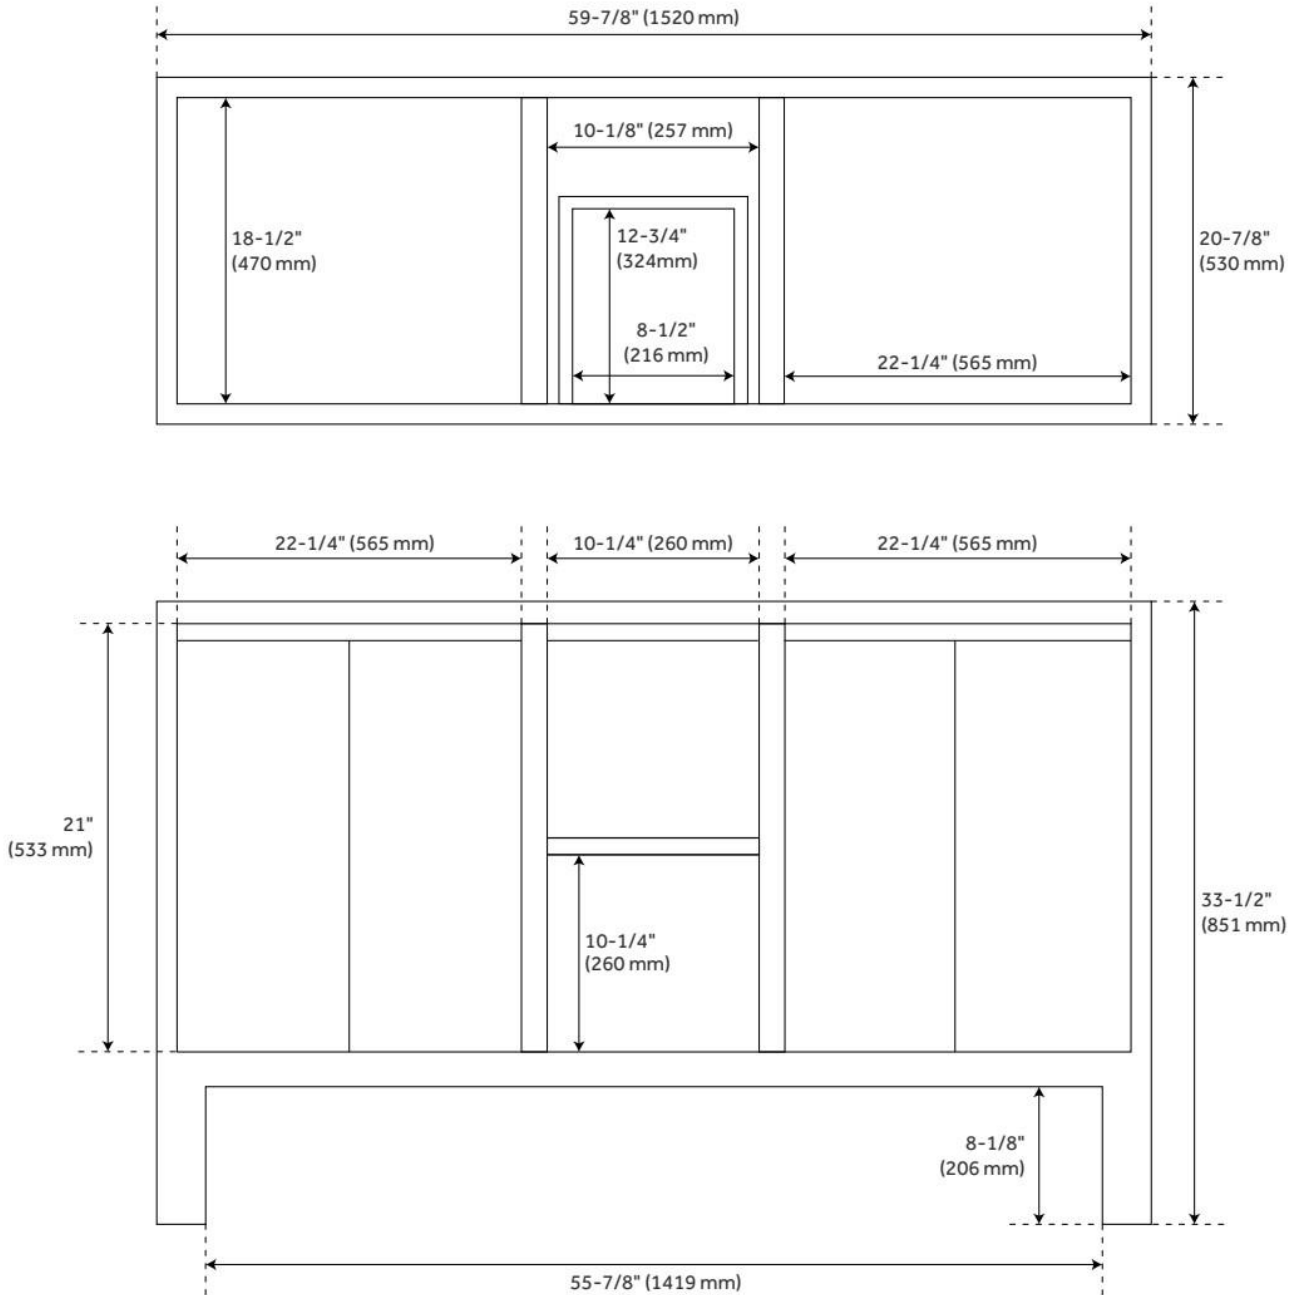

60" DICKSON TEAK VANITY FOR UNDERMOUNT SINK - GRAY WASH

SKU: 938552-UM

Code: SH464179, SH464180, SH464181, SH464182, SH464177, SH464178

FEATURES

Material: Teak
Product Finish: Gray Wash
Number of Doors: 4
Number of Drawers: 2
Built-In Adjusters: No

ADDITIONAL FEATURES

- Kiln dried and sanded to a smooth finish. Maintain or restore color using wood treatment products.
- Includes a matching backsplash and a pair of white porcelain sinks.
- Granite is A-grade. Polished Carrara Marble is sourced from Italy.
- Each stone top is carved from a single piece of stone and will feature natural variations.
- See Installation Instructions for directions to attach the vanity top and sink.
- All dimensions are ($\pm 1/2$ ").

REVISED 7/31/2024

60" DICKSON TEAK VANITY FOR UNDERMOUNT SINK - GRAY WASH

SKU: 938552-UM

Code: SH464179, SH464180, SH464181, SH464182, SH464177, SH464178

REVISED 7/31/2024