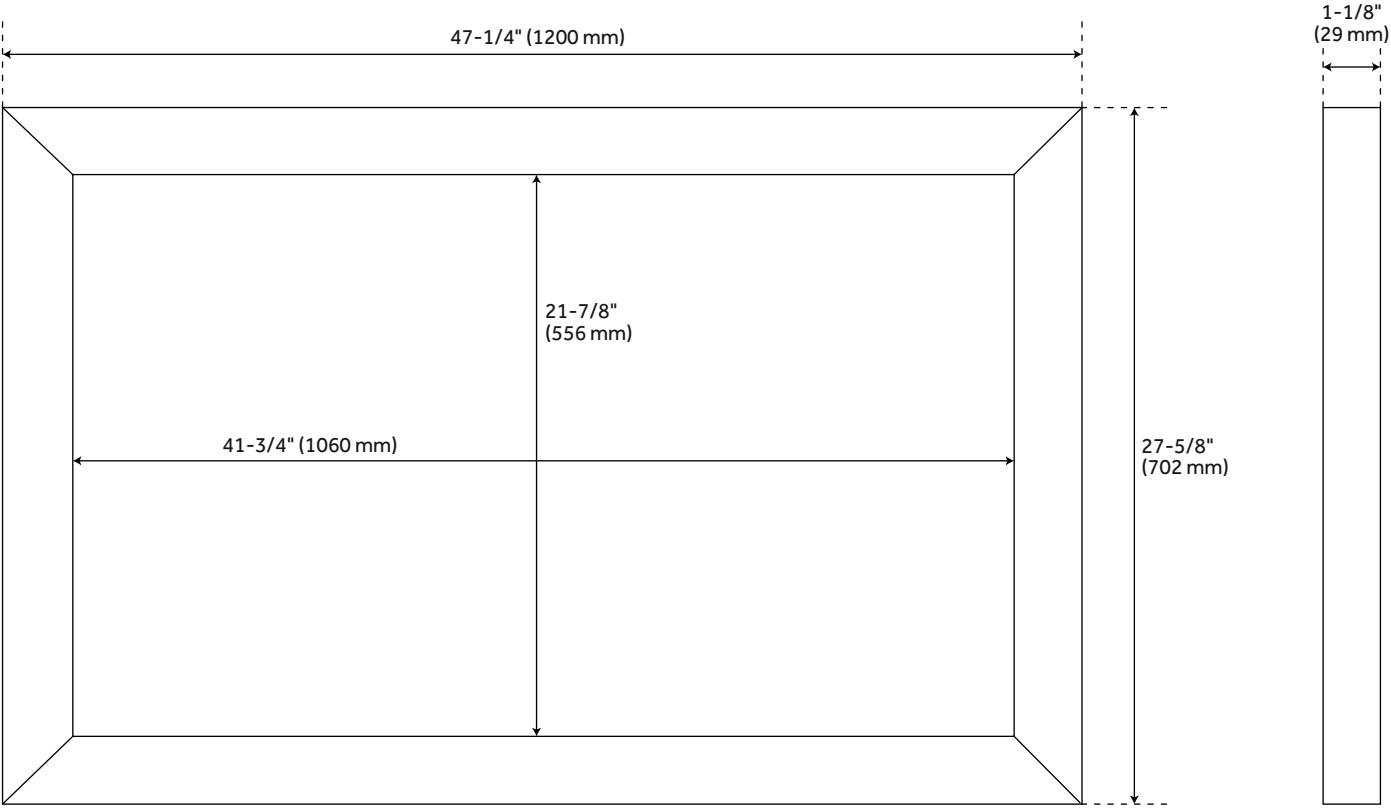

WULAN TEAK MIRROR - LIGHT GRAY

SKU: 938830

Code: SH412241, SH412245, SH412249

FEATURES

Features: Framed
Design: Modern
Product Finish: Gray Wash
Material: Teak
Height: 27-5/8"
Depth: 1-1/8"
Assembly Required: No
Mirror Shape: Rectangle

SKU: 938830

All dimensions and specifications are nominal and may vary. Use actual products for accuracy in critical situations.

48" WULAN TEAK MIRROR - LIGHT GRAY

SKU: 938830

All dimensions and specifications are nominal and may vary. Use actual products for accuracy in critical situations.

55" WULAN TEAK MIRROR - LIGHT GRAY

SKU: 938830

All dimensions and specifications are nominal and may vary. Use actual products for accuracy in critical situations.