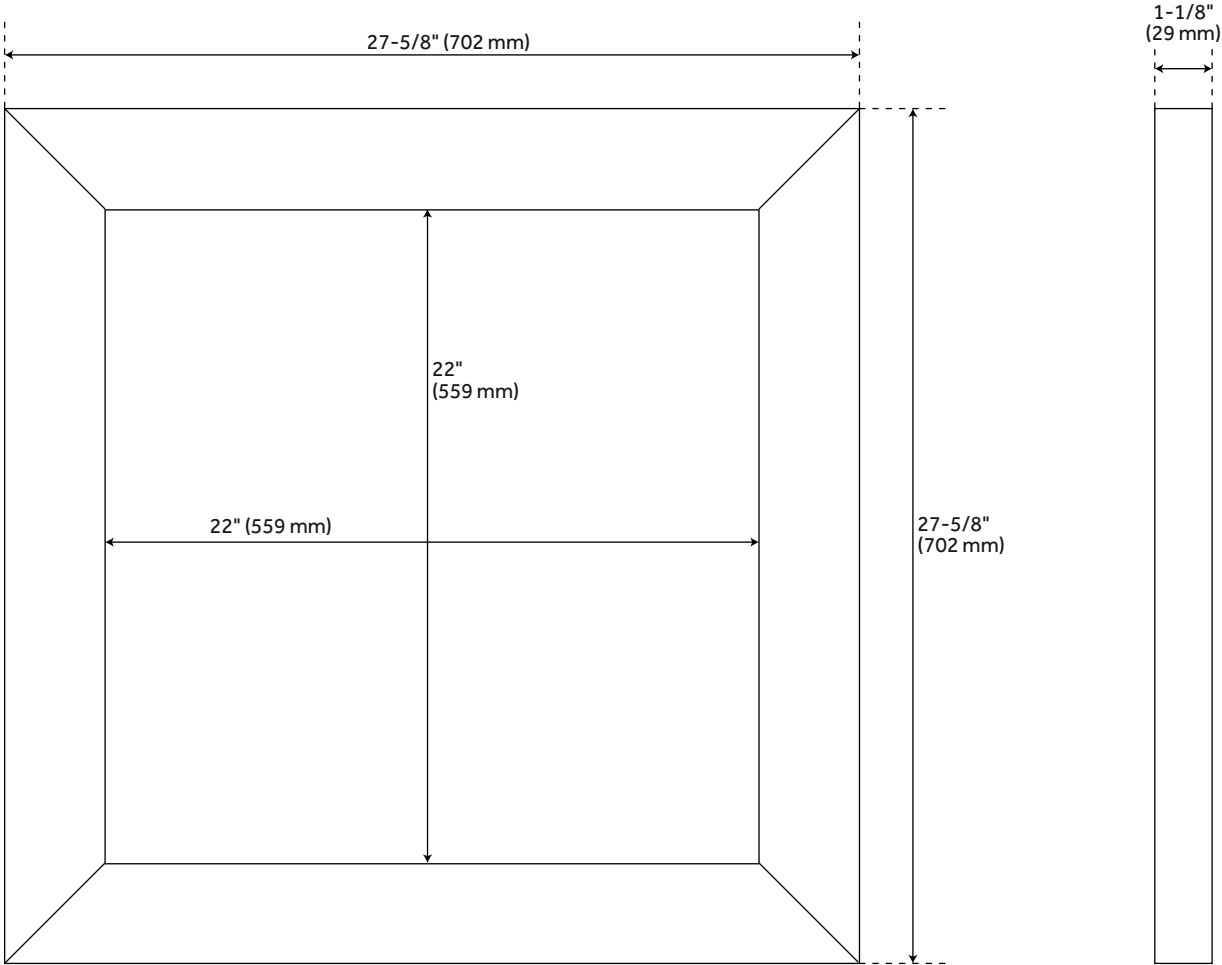

WULAN TEAK MIRROR - LIGHT GRAY

SKU: 938830

Code: SH412241, SH412245, SH412249

FEATURES

Features: Framed
Design: Modern
Product Finish: Gray Wash
Material: Teak
Height: 27-5/8"
Depth: 1-1/8"
Assembly Required: No
Mirror Shape: Rectangle

REVISED 3/30/2023

WULAN TEAK MIRROR - LIGHT GRAY

SKU: 938830

Code: SH412241, SH412245, SH412249

ADDITIONAL FEATURES

- [Wood finish samples available.](#)

REVISED 3/30/2023

28" WULAN TEAK MIRROR - LIGHT GRAY

SKU: 938830

All dimensions and specifications are nominal and may vary. Use actual products for accuracy in critical situations.

48" WULAN TEAK MIRROR - LIGHT GRAY

SKU: 938830

All dimensions and specifications are nominal and may vary. Use actual products for accuracy in critical situations.

55" WULAN TEAK MIRROR - LIGHT GRAY

SKU: 938830

All dimensions and specifications are nominal and may vary. Use actual products for accuracy in critical situations.