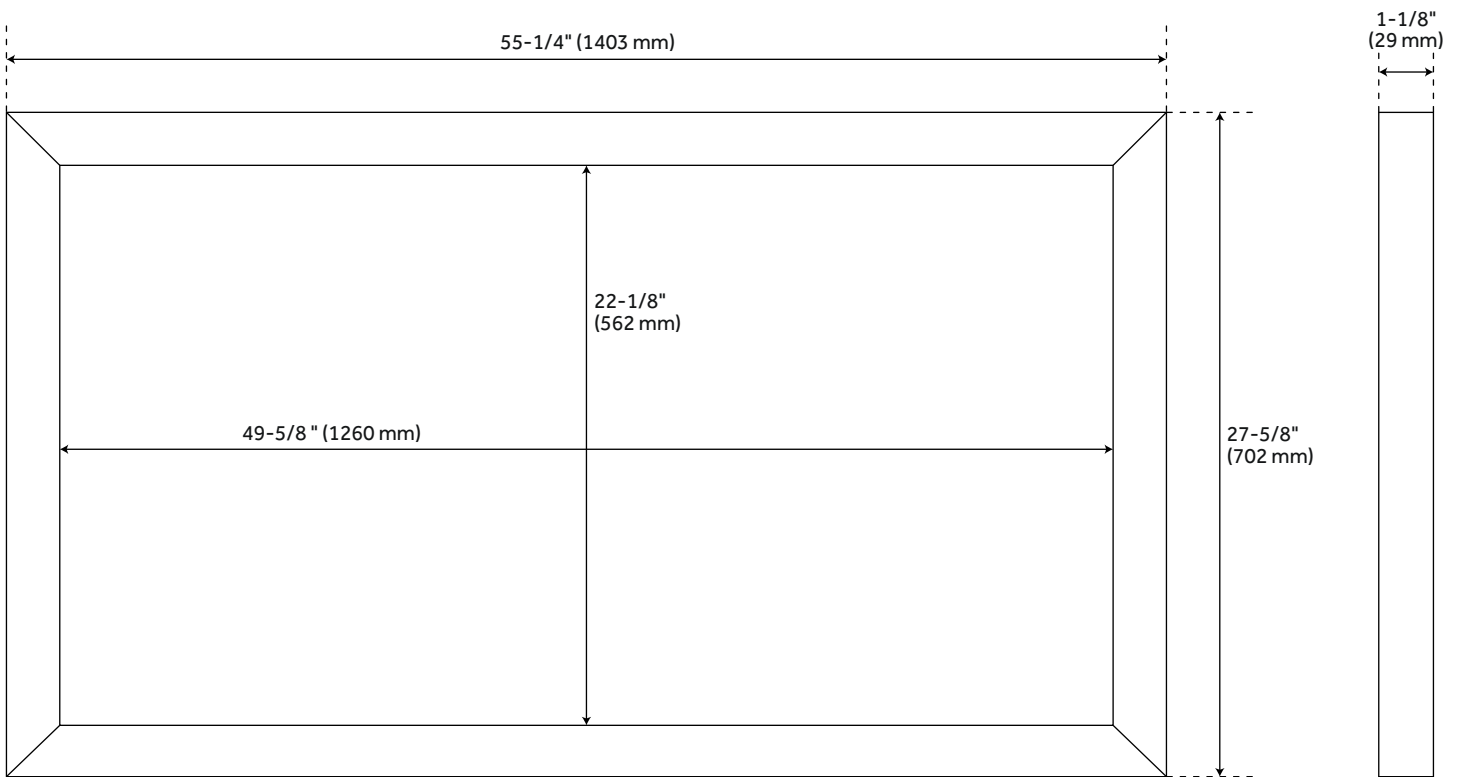

WULAN TEAK MIRROR - LIGHT GRAY

SKU: 938830

Code: SH412241, SH412245, SH412249

FEATURES

Features: Framed
Design: Modern
Product Finish: Gray Wash
Material: Teak
Height: 27-5/8"
Depth: 1-1/8"
Assembly Required: No
Mirror Shape: Rectangle

SKU: 938830

All dimensions and specifications are nominal and may vary. Use actual products for accuracy in critical situations.

48" WULAN TEAK MIRROR - LIGHT GRAY

SKU: 938830

All dimensions and specifications are nominal and may vary. Use actual products for accuracy in critical situations.

55" WULAN TEAK MIRROR - LIGHT GRAY

SKU: 938830

All dimensions and specifications are nominal and may vary. Use actual products for accuracy in critical situations.