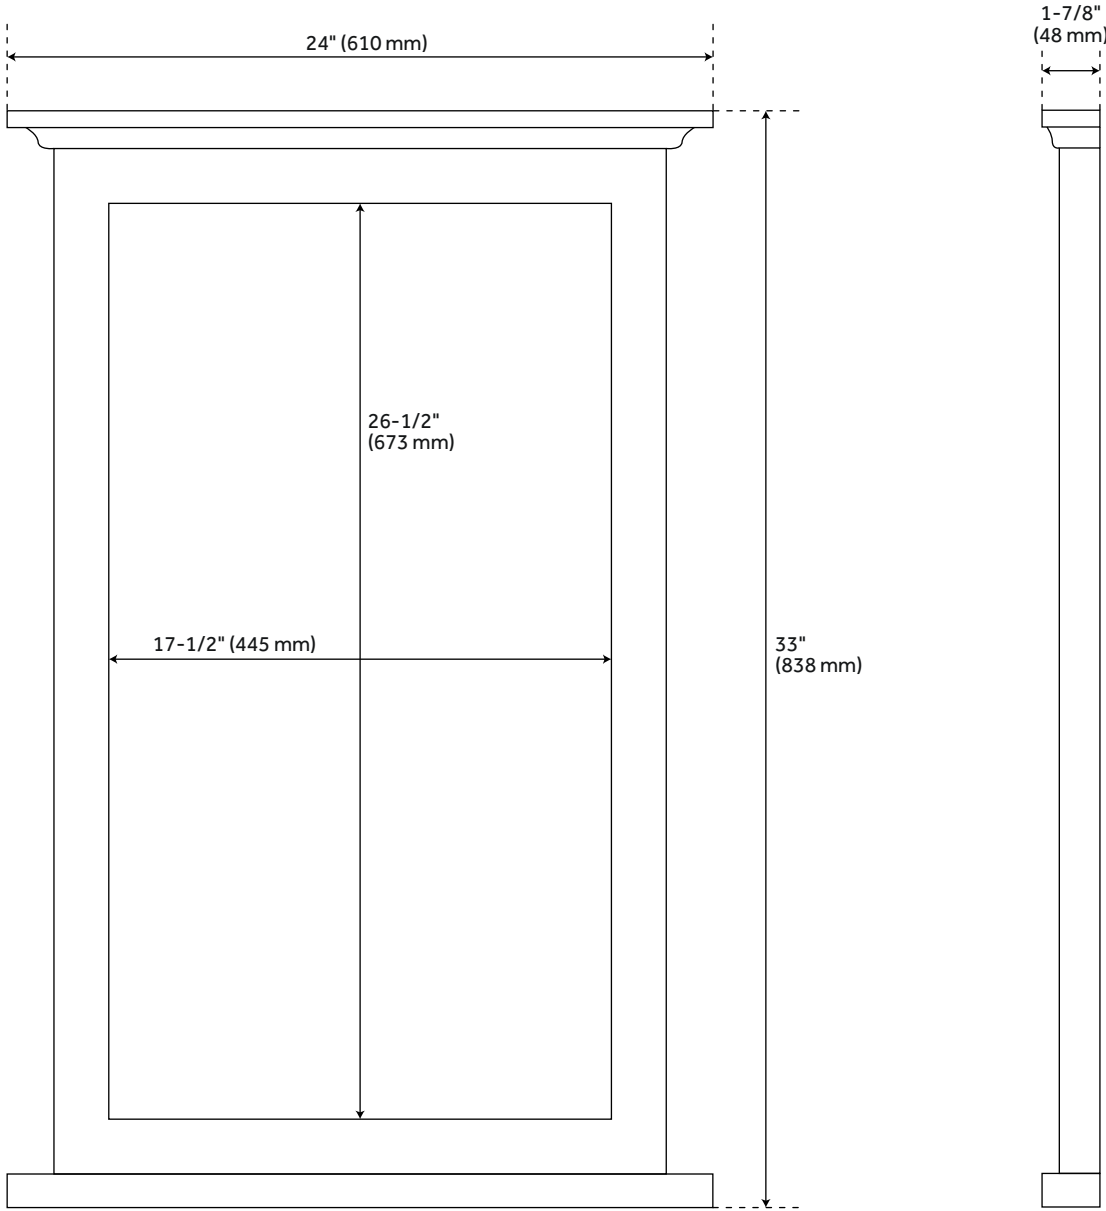

KELLER MAHOGANY VANITY MIRROR - LIGHT CHERRY

SKU: 938831

All dimensions and specifications are nominal and may vary. Use actual products for accuracy in critical situations.