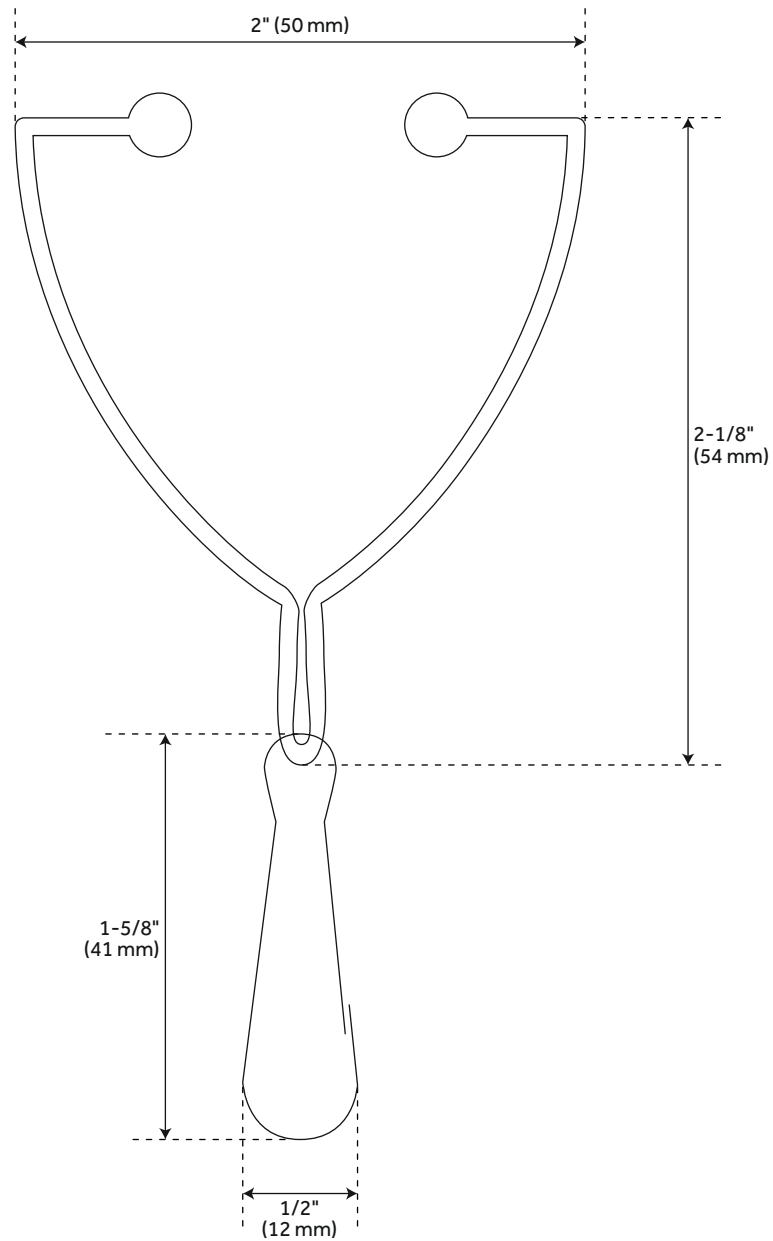

OPEN SHOWER CURTAIN RINGS

SKU: 939199

Code: SH466823, SH466824, SH466825, SH466826, SH466827

FEATURES

Material: Brass

Mounting Hardware Included: Yes

REVISED 3/15/2023

OPEN SHOWER CURTAIN RINGS

SKU: 939199

Code: SH466823, SH466824, SH466825, SH466826, SH466827

ADDITIONAL FEATURES

- Heavy-duty rings.
- Corrosion free.
- Made of solid brass.
- Designed for use on shower curtain rods that have ceiling or wall supports that prevent shower curtain from being opened completely.
- Rings are flexible and can navigate around supports that measure up to 1-1/4" in diameter.
- Purchase 12 rings for a standard 60" or 72" curtain, 24 rings for a 108" curtain, or 36 rings for a 168" or 180" curtain.

REVISED 3/15/2023

OPEN SHOWER CURTAIN RINGS

SKU: 939199

SH555022

All dimensions and specifications are nominal and may vary. Use actual products for accuracy in critical situations.